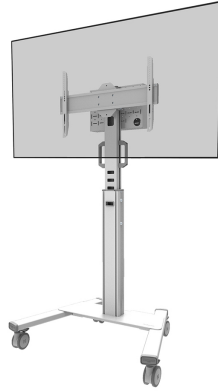

FL50S-825WH1

NEOMOUNTS FLOOR STAND

SPECIFICATIONS

GENERAL

Min. screen size*	37 inch
Max. screen size*	75 inch
Min. weight	0 kg (per screen)
Max. weight	70 kg (per screen)
Screens	1
VESA minimum	100x100 mm
VESA maximum	600x400 mm

FUNCTIONALITY

Type	Fixed
Height adjustment	104-157 cm
Lockable	Lockable - Padlock not included
Tilt (degrees)	+0°, -5°
Height	175 cm
Width	90,3 cm
Depth	70,2 cm
Adjustment type	Manual

INFORMATION

Color	White
Main material	Steel
Warranty	5 year
Certification	TUV
EAN code	8717371449667

Neomounts

Neomounts

Neomounts FL50S-825WH1 mobile floor stand for 37-75" screens - White

The Neomounts FL50S-825WH1 MOVE Up is a mobile floor stand for flat screens up to 75" with a maximum weight capacity of 70 kg. The floor stand is manually adjustable in height (104-157 cm), as well as the bracket head. A lockable, ventilated hardware compartment with cable opening is included and optional for installation (both portrait and landscape).

The MOVE Up trolley features practical handles and four solid 10 cm double locking caster wheels that allow you to move and use the floor stand wherever you like. Due to the large caster wheels, thresholds or carpets are no challenge to the FL50S-825WH1. The clever internal cable management system has various in and out outlets for flexible use (above, in the middle where the media player is placed and at the bottom of the trolley) and conceals and routes cables from floor stand to screen. The floor stand has a practical cable management bracket at the back, for easy and safe relocation. Additionally, at the bottom of the trolley a space with tie wrap holes is available to install a power strip. The FL50S-825WH1 is compactly packed for optimized transportation and storage.