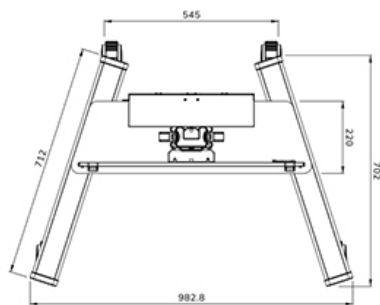

FUNCTIONALITY

Type	Fixed
Height adjustment	104-157 cm
Lockable	Lockable - Padlock not included
Tilt (degrees)	+0°, -5°
Height	175 cm
Width	90,3 cm
Depth	70,2 cm
Adjustment type	Manual

INFORMATION

Color	White
Main material	Steel
Warranty	5 year
Certification	TUV
EAN code	8717371449667

Neomounts

Neomounts

Neomounts FL50S-825WH1 mobile floor stand for 37-75" screens - White

The Neomounts FL50S-825WH1 MOVE Up is a mobile floor stand for flat screens up to 75" with a maximum weight capacity of 70 kg. The floor stand is manually adjustable in height (104-157 cm), as well as the bracket head. A lockable, ventilated hardware compartment with cable opening is included and optional for installation (both portrait and landscape).

The MOVE Up trolley features practical handles and four solid 10 cm double locking caster wheels that allow you to move and use the floor stand wherever you like. Due to the large caster wheels, thresholds or carpets are no challenge to the FL50S-825WH1. The clever internal cable management system has various in and out outlets for flexible use (above, in the middle where the media player is placed and at the bottom of the trolley) and conceals and routes cables from floor stand to screen. The floor stand has a practical cable management bracket at the back, for easy and safe relocation. Additionally, at the bottom of the trolley a space with tie wrap holes is available to install a power strip. The FL50S-825WH1 is compactly packed for optimized transportation and storage.

FL50S-825WH1

NEOMOUNTS FLOOR STAND

Neomounts

Measuring unit: mm