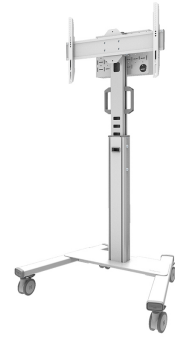

FL50S-825WH1

NEOMOUNTS FLOOR STAND

SPECIFICATIONS

GENERAL

Min. screen size*	37 inch
Max. screen size*	75 inch
Min. weight	0 kg (per screen)
Max. weight	70 kg (per screen)
Screens	1
VESA minimum	100x100 mm
VESA maximum	600x400 mm

FUNCTIONALITY

Type	Fixed
Height adjustment	104-157 cm
Lockable	Lockable - Padlock not included
Tilt (degrees)	+0°, -5°
Height	175 cm
Width	90,3 cm
Depth	70,2 cm
Adjustment type	Manual

INFORMATION

Color	White
Main material	Steel
Warranty	5 year
Certification	TUV
EAN code	8717371449667

Neomounts

Neomounts

Neomounts FL50S-825WH1 mobile floor stand for 37-75" screens - White

The Neomounts FL50S-825WH1 MOVE Up is a mobile floor stand for flat screens up to 75" with a maximum weight capacity of 70 kg. The floor stand is manually adjustable in height (104-157 cm), as well as the bracket head. A lockable, ventilated hardware compartment with cable opening is included and optional for installation (both portrait and landscape).

The MOVE Up trolley features practical handles and four solid 10 cm double locking caster wheels that allow you to move and use the floor stand wherever you like. Due to the large caster wheels, thresholds or carpets are no challenge to the FL50S-825WH1. The clever internal cable management system has various in and out outlets for flexible use (above, in the middle where the media player is placed and at the bottom of the trolley) and conceals and routes cables from floor stand to screen. The floor stand has a practical cable management bracket at the back, for easy and safe relocation. Additionally, at the bottom of the trolley a space with tie wrap holes is available to install a power strip. The FL50S-825WH1 is compactly packed for optimized transportation and storage.