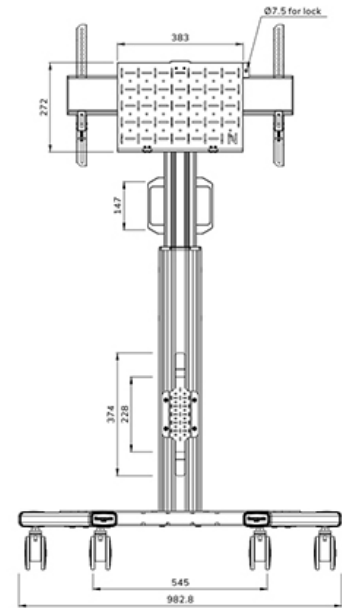

FUNCTIONALITY

Type	Fixed
Height adjustment	104-157 cm
Lockable	Lockable - Padlock not included
Tilt (degrees)	+0°, -5°
Height	175 cm
Width	90,3 cm
Depth	70,2 cm
Adjustment type	Manual

INFORMATION

Color	White
Main material	Steel
Warranty	5 year
Certification	TUV
EAN code	8717371449667

Neomounts

Neomounts

Neomounts FL50S-825WH1 mobile floor stand for 37-75" screens - White

The Neomounts FL50S-825WH1 MOVE Up is a mobile floor stand for flat screens up to 75" with a maximum weight capacity of 70 kg. The floor stand is manually adjustable in height (104-157 cm), as well as the bracket head. A lockable, ventilated hardware compartment with cable opening is included and optional for installation (both portrait and landscape).

The MOVE Up trolley features practical handles and four solid 10 cm double locking caster wheels that allow you to move and use the floor stand wherever you like. Due to the large caster wheels, thresholds or carpets are no challenge to the FL50S-825WH1. The clever internal cable management system has various in and out outlets for flexible use (above, in the middle where the media player is placed and at the bottom of the trolley) and conceals and routes cables from floor stand to screen. The floor stand has a practical cable management bracket at the back, for easy and safe relocation. Additionally, at the bottom of the trolley a space with tie wrap holes is available to install a power strip. The FL50S-825WH1 is compactly packed for optimized transportation and storage.

FL50S-825WH1

NEOMOUNTS FLOOR STAND

Neomounts

Measuring unit: mm