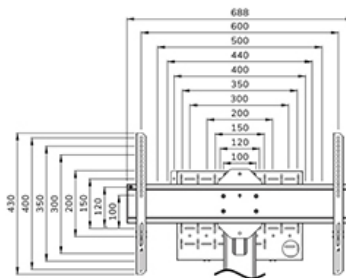

FL50S-825WH1

NEOMOUNTS FLOOR STAND

Neomounts

Measuring unit: mm