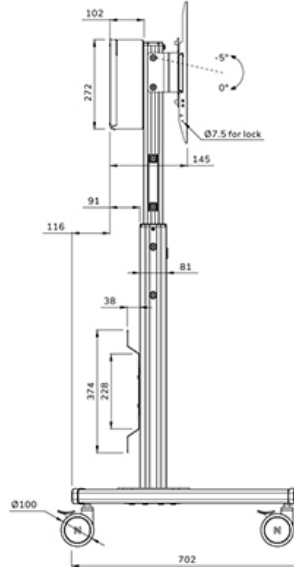

FUNCTIONALITY

Type	Fixed
Height adjustment	104-157 cm
Lockable	Lockable - Padlock not included
Tilt (degrees)	+0°, -5°
Height	175 cm
Width	90,3 cm
Depth	70,2 cm
Adjustment type	Manual

INFORMATION

Color	White
Main material	Steel
Warranty	5 year
Certification	TUV
EAN code	8717371449667

*Please note: The inch sizes stated are just an indication, combined with the weight and VESA sizes. The maximum weight and VESA size are absolute restrictions for the products and should not be exceeded.

Neomounts

Neomounts

Neomounts FL50S-825WH1 mobile floor stand for 37-75" screens - White

The Neomounts FL50S-825WH1 MOVE Up is a mobile floor stand for flat screens up to 75" with a maximum weight capacity of 70 kg. The floor stand is manually adjustable in height (104-157 cm), as well as the bracket head. A lockable, ventilated hardware compartment with cable opening is included and optional for installation (both portrait and landscape).

FL50S-825WH1

NEOMOUNTS FLOOR STAND

Neomounts

Measuring unit: mm