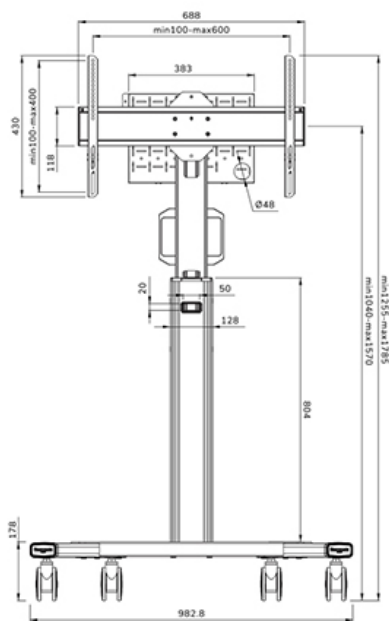

FUNCTIONALITY

Type	Fixed
Height adjustment	104-157 cm
Lockable	Lockable - Padlock not included
Tilt (degrees)	+0°, -5°
Height	175 cm
Width	90,3 cm
Depth	70,2 cm
Adjustment type	Manual

INFORMATION

Color	White
Main material	Steel
Warranty	5 year
Certification	TUV
EAN code	8717371449667

Neomounts

Neomounts

Neomounts FL50S-825WH1 mobile floor stand for 37-75" screens - White

The Neomounts FL50S-825WH1 MOVE Up is a mobile floor stand for flat screens up to 75" with a maximum weight capacity of 70 kg. The floor stand is manually adjustable in height (104-157 cm), as well as the bracket head. A lockable, ventilated hardware compartment with cable opening is included and optional for installation (both portrait and landscape).

The MOVE Up trolley features practical handles and four solid 10 cm double locking caster wheels that allow you to move and use the floor stand wherever you like. Due to the large caster wheels, thresholds or carpets are no challenge to the FL50S-825WH1. The clever internal cable management system has various in and out outlets for flexible use (above, in the middle where the media player is placed and at the bottom of the trolley) and conceals and routes cables from floor stand to screen. The floor stand has a practical cable management bracket at the back, for easy and safe relocation. Additionally, at the bottom of the trolley a space with tie wrap holes is available to install a power strip. The FL50S-825WH1 is compactly packed for optimized transportation and storage.

FL50S-825WH1

NEOMOUNTS FLOOR STAND

Neomounts

Measuring unit: mm