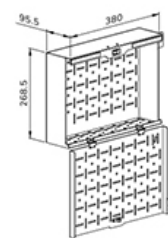

FL50S-825WH1

NEOMOUNTS FLOOR STAND

Neomounts

Measuring unit: mm