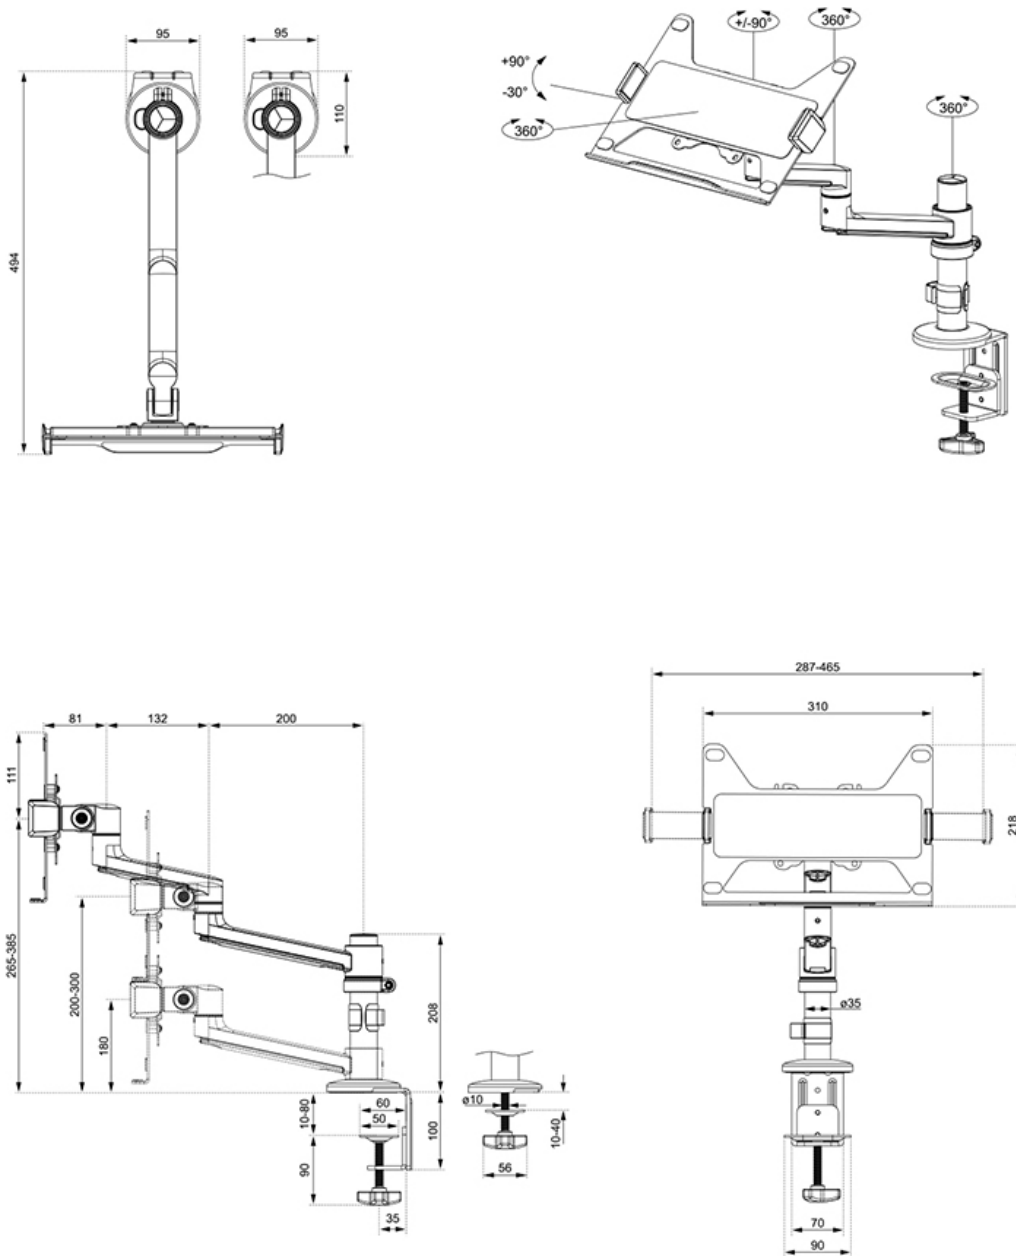

DS20-425BL1

NEOMOUNTS LAPTOP DESK MOUNT

Neomounts

Measuring unit: mm