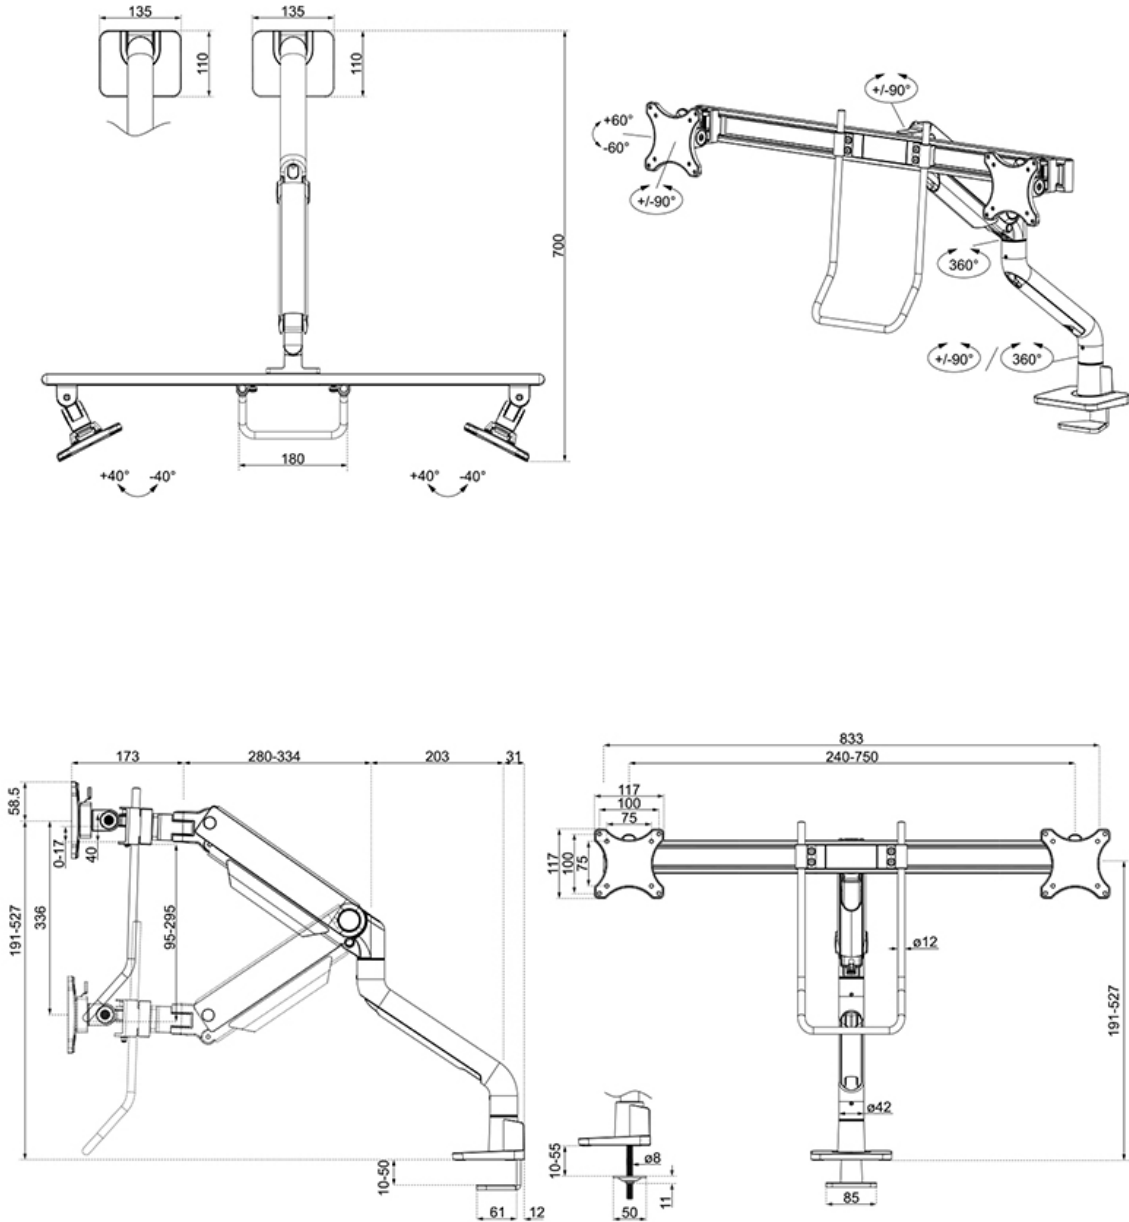

DS75S-950WH2

NEOMOUNTS DESK MONITOR ARM

Neomounts

Measuring unit: mm