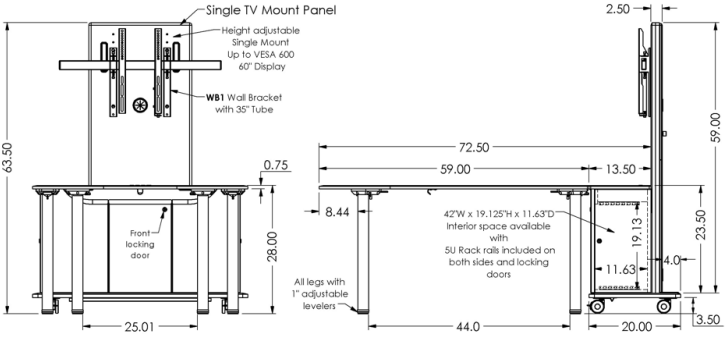

The **T47HR** Mobile Huddle Room Package is a great solution for quick collaboration in open spaces and meeting rooms. It offers easy setup, with the convenience of being mobile and portable.

This package includes a Single display mount Panel with brackets, a 3-Bay Credenza equipped with Power & Data Panel and 5U rack rails per side, a Huddle Folding Table that easily connects with the Credenza and can conveniently be folded and hooked at the back for portability when not in use. Seats up to 5 people.

Standard Features

- Display mount Panel with removable rear panels for cable pass through and base with casters (2 front locking).
- Single TV mount brackets for up to 60" display VESA 600.
- Credenza equipped with 5U rack rails per side (10U total) with locking front and side doors, 2x rear 120mm fan accommodation, 1x Power & Data Panel (2x AC outlets, 1x CAT 6 and 1x HDMI), and grommet.
- Credenza with large interior space (42" W x 11.63 D x 19" H) can fit a PC, electronic devices or use for document storage.
- Huddle Table ADA compliant with grey folding metal legs with leveler, and hardware to connect with Credenza.
- Highly resistant thermowrap surf(x) in many finishes.
- Front and Side locking doors.
- Requires assembly.

Options

- **FAN** Quiet cooling fan (Up to 2 for Credenza).
- **PB** Six outlet power bar with 10 ft. Cord.
- **PC-PATCH** 2x 110AC, RJ45, Phone, 2x USB.
- **CUB3** Round cable well.
- **CUB4** Black-B/Silver-S Power Panel (Fits only on Credenza).
- **CUB5** Round cable well (Black or Silver) (Fits only on Credenza).
- **CUB8** Tabletop cable well (Fits only on Credenza).
- **CUB22** 3 Module Power panel, Black (2x AC, 2x USB fast charging 3.2A)
- **CUBM3** 3 Module Power & Data panel, Black (2x AC, 1x Cat 6 port w/pigtail)
- **CUBM4** 4 Module Power & Data panel, Black (2x AC, 1x Cat 6 port w/pigtail, 1x HDMI Port).
- **CHGQIB** Wireless Charging Station, Black (UL, CE, Qi certified).
- **CS** Camera/Codec Shelf.
- **CBB-TV** Under TV Camera Bracket.
- **CUSTOM CUTOUT** Cutouts for electronics or other items specified by the customer.

Specifications (Assembled)

Model: T47HR Package
Width: 47"
Depth: 79"
Height: 63.5"