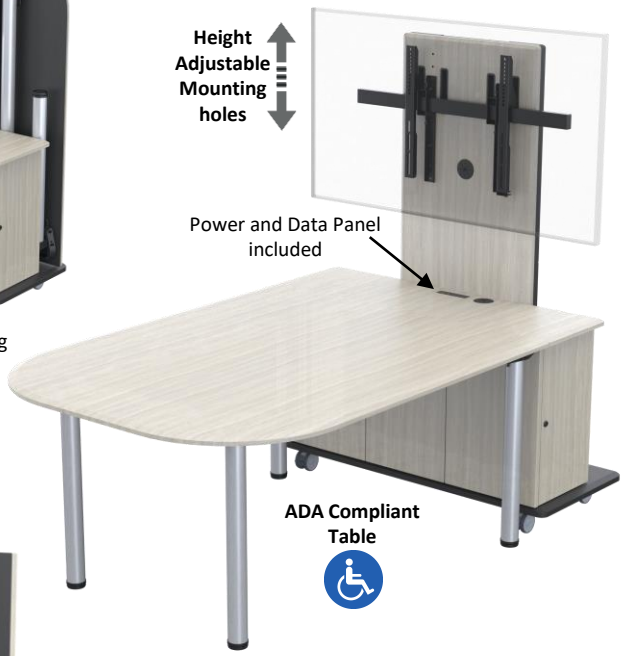

T47HR Mobile Huddle Room Package

Mobile and Portable with front and side locking access doors.

Credenza includes 5U sideways rack rails per side for electronics or PC storage (PC shown not included).

Height Adjustable Mounting holes

Power and Data Panel included

ADA Compliant Table

*Devices and chairs shown are for display and reference only.

Seats up to 5 people.

The **T47HR** Mobile Huddle Room Package is a great solution for quick collaboration in open spaces and meeting rooms. It offers easy setup, with the convenience of being mobile and portable.

This package includes a Single display mount Panel with brackets, a 3-Bay Credenza equipped with Power & Data Panel and 5U rack rails per side, a Huddle Folding Table that easily connects with the Credenza and can conveniently be folded and hooked at the back for portability when not in use. Seats up to 5 people.

Standard Features

- Display mount Panel with removable rear panels for cable pass through and base with casters (2 front locking).
- Single TV mount brackets for up to 60" display VESA 600.
- Credenza equipped with 5U rack rails per side (10U total) with locking front and side doors, 2x rear 120mm fan accommodation, 1x Power & Data Panel (2x AC outlets, 1x CAT 6 and 1x HDMI), and grommet.
- Credenza with large interior space (42" W x 11.63 D x 19" H) can fit a PC, electronic devices or use for document storage.
- Huddle Table ADA compliant with grey folding metal legs with leveler, and hardware to connect with Credenza.
- Highly resistant thermowrap surf(x) in many finishes.
- Front and Side locking doors.
- Requires assembly.