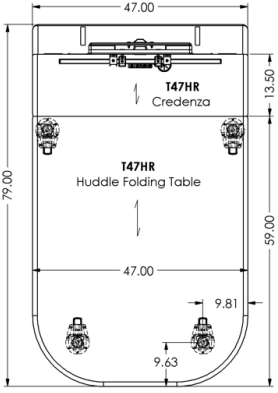

The **T47HR** Mobile Huddle Room Package is a great solution for quick collaboration in open spaces and meeting rooms. It offers easy setup, with the convenience of being mobile and portable.

This package includes a Single display mount Panel with brackets, a 3-Bay Credenza equipped with Power & Data Panel and 5U rack rails per side, a Huddle Folding Table that easily connects with the Credenza and can conveniently be folded and hooked at the back for portability when not in use. Seats up to 5 people.

Standard Features

- Display mount Panel with removable rear panels for cable pass through and base with casters (2 front locking).
- Single TV mount brackets for up to 60" display VESA 600.
- Credenza equipped with 5U rack rails per side (10U total) with locking front and side doors, 2x rear 120mm fan accommodation, 1x Power & Data Panel (2x AC outlets, 1x CAT 6 and 1x HDMI), and grommet.
- Credenza with large interior space (42" W x 11.63 D x 19" H) can fit a PC, electronic devices or use for document storage.
- Huddle Table ADA compliant with grey folding metal legs with leveler, and hardware to connect with Credenza.
- Highly resistant thermowrap surf(x) in many finishes.
- Front and Side locking doors.
- Requires assembly.

Options

- **FAN** Quiet cooling fan (Up to 2 for Credenza).
- **PB** Six outlet power bar with 10 ft. Cord.
- **PC-PATCH** 2x 110AC, RJ45, Phone, 2x USB.
- **CUB3** Round cable well.
- **CUB4** Black-B/Silver-S Power Panel (Fits only on Credenza).
- **CUB5** Round cable well (Black or Silver) (Fits only on Credenza).
- **CUB8** Tabletop cable well (Fits only on Credenza).
- **CUB22** 3 Module Power panel, Black (2x AC, 2x USB fast charging 3.2A)
- **CUBM3** 3 Module Power & Data panel, Black (2x AC, 1x Cat 6 port w/pigtail)
- **CUBM4** 4 Module Power & Data panel, Black (2x AC, 1x Cat 6 port w/pigtail, 1x HDMI Port).
- **CHGQIB** Wireless Charging Station, Black (UL, CE, Qi certified).
- **CS** Camera/Codec Shelf.
- **CBB-TV** Under TV Camera Bracket.
- **CUSTOM CUTOUT** Cutouts for electronics or other items specified by the customer.

Specifications (Assembled)

Model: T47HR Package
Width: 47"
Depth: 79"
Height: 63.5"