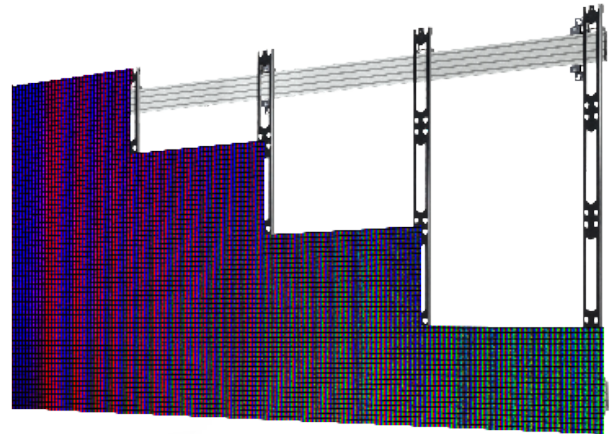

UNIVERSAL
DESIGN,
OFF-THE-SHELF
FROM STOCK

BT9340

UNIVERSAL DIRECT VIEW LED VIDEOWALL MOUNT

The BT9340 is a wall mounted solution designed to assemble LED panel videowalls. As part of B-Tech's System X Range, the BT9340 is part of a universal mounting system which is compatible with various LED panels, for use in several formats; wall mounted, trolley, freestanding and bolt down. An LED configuration tool allows BT9340 requirements to be specified online and features a quote request option which means pricing can be provided quickly, orders placed can then be fulfilled with short lead times thanks to our extensive stock of off-the-shelf B-Tech components.

FEATURES

- Configurable mounting solution available to order to your requirements, from stock - see configurator for info
- Universal design suitable for a variety of LED panels and configurations
- Options for front or rear mounted panels (see below)
- Assembled from off-the-shelf components for fast order fulfilment
- Online configuration tool for quick turnaround of quotes - no more lengthy wait for bespoke pricing from custom manufacturing
- System can be extended to any required width for large installations
- Open frame allows panel access for easy servicing and maintenance
- Pre-assembly of major parts for quick and easy installation
- All mounting hardware included

ALTERNATE CONFIGURATIONS

There are actually over 2000 different configurations of BT9340 available! Visit our online configuration tool to specify setups of up to 6x4 with different options such as screen size, orientation and leg height.