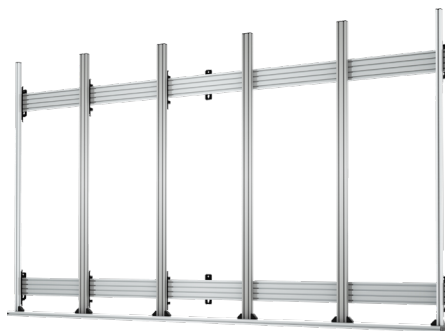

UNIVERSAL
 DESIGN,
 OFF-THE-SHELF
 FROM STOCK

BT9340

UNIVERSAL DIRECT VIEW LED VIDEOWALL MOUNT

The BT9340 is a wall mounted solution designed to assemble LED panel videowalls. As part of B-Tech's System X Range, the BT9340 is part of a universal mounting system which is compatible with various LED panels, for use in several formats; wall mounted, trolley, freestanding and bolt down. An LED configuration tool allows BT9340 requirements to be specified online and features a quote request option which means pricing can be provided quickly, orders placed can then be fulfilled with short lead times thanks to our extensive stock of off-the-shelf B-Tech components.

FEATURES

- Configurable mounting solution available to order to your requirements, from stock - see configurator for info
- Universal design suitable for a variety of LED panels and configurations
- Options for front or rear mounted panels (see below)
- Assembled from off-the-shelf components for fast order fulfilment
- Online configuration tool for quick turnaround of quotes - no more lengthy wait for bespoke pricing from custom manufacturing
- System can be extended to any required width for large installations
- Open frame allows panel access for easy servicing and maintenance
- Pre-assembly of major parts for quick and easy installation
- All mounting hardware included

Try now at
www.btechavmounts.com/systemx-configurator

BT9340-FM

SHOWN IN A
 5X4 CONFIGURATION

SPECIFICATION

Cabinet fixing method	Front mounted
Colour option (horizontal rails)	Black or Silver
For indoor use only	

UNIVERSAL DIRECT VIEW LED VIDEOWALL MOUNT

FREESTANDING UNIVERSAL DIRECT VIEW LED VIDEOWALL STAND

MOBILE UNIVERSAL DIRECT VIEW LED VIDEOWALL STAND

BOLT DOWN UNIVERSAL DIRECT VIEW LED VIDEOWALL STAND

SYSTEM X CONFIGURATION TOOL FOR LED PANEL VIDEOWALLS