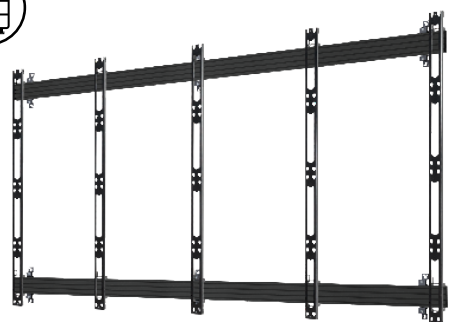

UNIVERSAL
 DESIGN,
 OFF-THE-SHELF
 FROM STOCK

BT9340

UNIVERSAL DIRECT VIEW LED VIDEOWALL MOUNT

The BT9340 is a wall mounted solution designed to assemble LED panel videowalls. As part of B-Tech's System X Range, the BT9340 is part of a universal mounting system which is compatible with various LED panels, for use in several formats; wall mounted, trolley, freestanding and bolt down. An LED configuration tool allows BT9340 requirements to be specified online and features a quote request option which means pricing can be provided quickly, orders placed can then be fulfilled with short lead times thanks to our extensive stock of off-the-shelf B-Tech components.

Try now at
www.btechavmounts.com/systemx-configurator

BT9340-FM

SHOWN IN A
 5X4 CONFIGURATION

SPECIFICATION

Cabinet fixing method	Front mounted
Colour option (horizontal rails)	Black or Silver
For indoor use only	

BT9340-RM

SHOWN IN A
 4X4 CONFIGURATION

SPECIFICATION

Cabinet fixing method	Rear mounted
Colour option (horizontal rails)	Black or Silver
For indoor use only	

- Keyhole mounting for rear access panels allows safe and secure installation of large scale LED videowalls

UNIVERSAL DIRECT VIEW LED VIDEOWALL MOUNT

FREESTANDING UNIVERSAL DIRECT VIEW LED VIDEOWALL STAND

MOBILE UNIVERSAL DIRECT VIEW LED VIDEOWALL STAND

BOLT DOWN UNIVERSAL DIRECT VIEW LED VIDEOWALL STAND

SYSTEM X CONFIGURATION TOOL FOR LED PANEL VIDEOWALLS