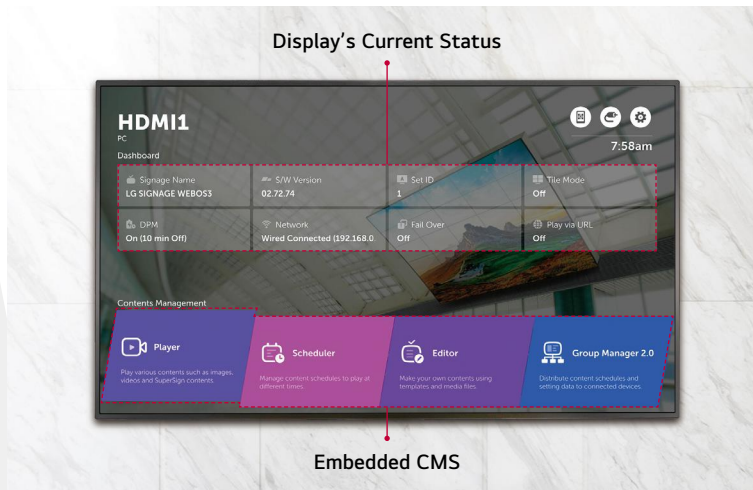

The User-Friendly Smart Signage Platform

WP600

User-Friendly Smart Platform

All-in-One Home Menu

The WP600 offers a signage-dedicated home menu that shows key information related to signage operation at a glance. A dashboard showing the status of devices, a content management menu, and shortcuts leading to quick settings greatly enhance user convenience.