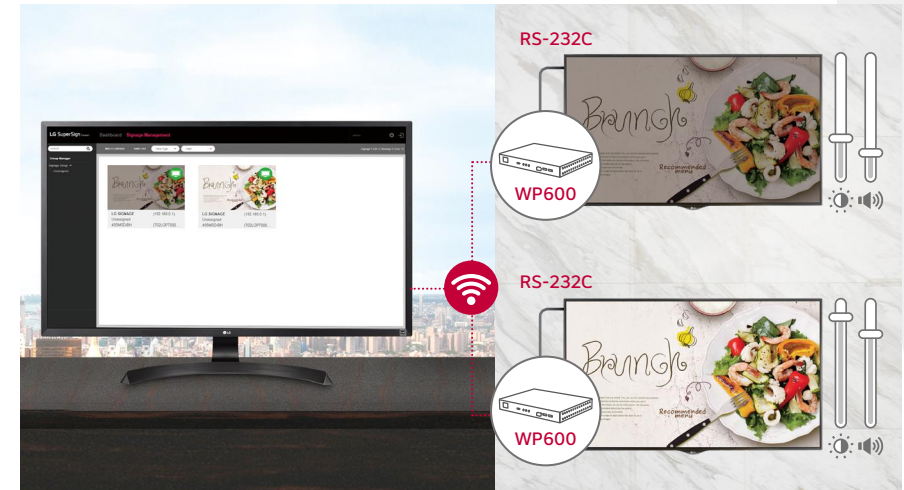

#### Display Control Capability

Beyond content management, control commands from the WP600 can be sent to LG digital signages through the RS-232C cable connection. It allows users to flexibly set up display values such as power, brightness or volume for optimal operation.