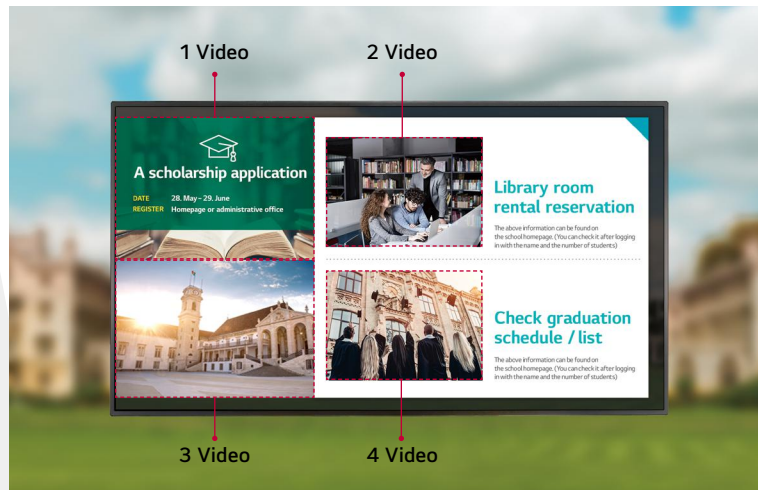

The User-Friendly Smart Signage Platform

WP600

Flexible Operation

Multi Video Tags

Several different videos can be played at the same time using the multi video tags feature. This gives you great flexibility to organize and deploy content when various content items need to be delivered simultaneously via web apps.