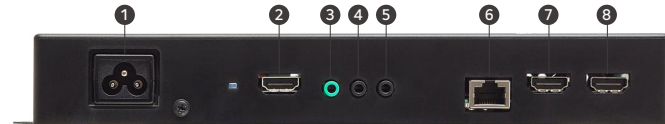

Connectivity

Front

Back