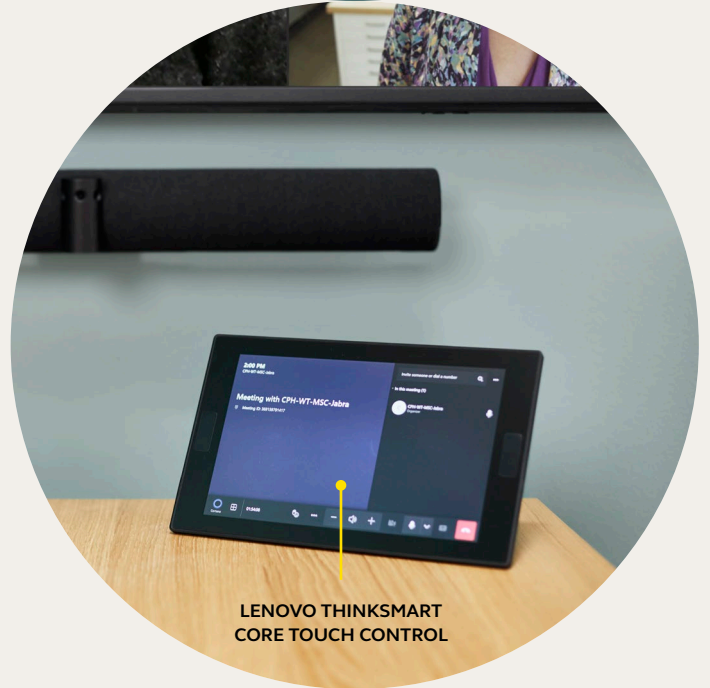

²Choose between Dynamic Composition, Intelligent Zoom, and Virtual Director via Jabra Direct and Jabra Xpress

SET UP, CONNECT, AND GO

Easy installation

Whichever way you look at it, **PanaCast 50** couldn't be easier to install, with three different options to suit every room setup. Choose from Wall Mount, Table Stand and Screen Mount (VESA)³, with clear, easy to follow instructions.

Simple setup. Instant meetings

PanaCast 50 is plug-and-play, so from the very first time you set it up, to its day-to-day use, it couldn't be easier to manage. We're all about keeping collaboration simple, which is why **PanaCast 50** works in two separate ways:

As a stand alone
Bring Your Own Device
(BYOD) peripheral

As a Room System
with **Lenovo**
ThinkSmart Core

Built to work the way you do.

	FEATURES	BENEFITS
Video	180° field of view	Wall-to-wall natural view without distortion
	Panoramic-4K quality	Everyone looks sharp and in focus
	Virtual Director	Detecting active speakers and framing accordingly for dynamic and engaging meetings
	Dynamic Composition	Close up view of up to 4 participants
Audio	Microphones	8 beamforming microphones for crystal clear conversations
	Speakers	4 speakers in vibration-free, stereo setup for high-definition audio
Ease of use	Whiteboard sharing	Captures anything you write on a whiteboard in real-time, enhancing readability
	Room Usage Insights	Visual dashboard data enables you to analyze meeting history and reconfigure office spaces accordingly
	Plug-and-play connectivity	Instant collaboration
Compatibility	Certified for use with Microsoft Teams Rooms, Zoom, Zoom Rooms and optimized for all leading UC platforms. For compatibility information go to jabra.com	