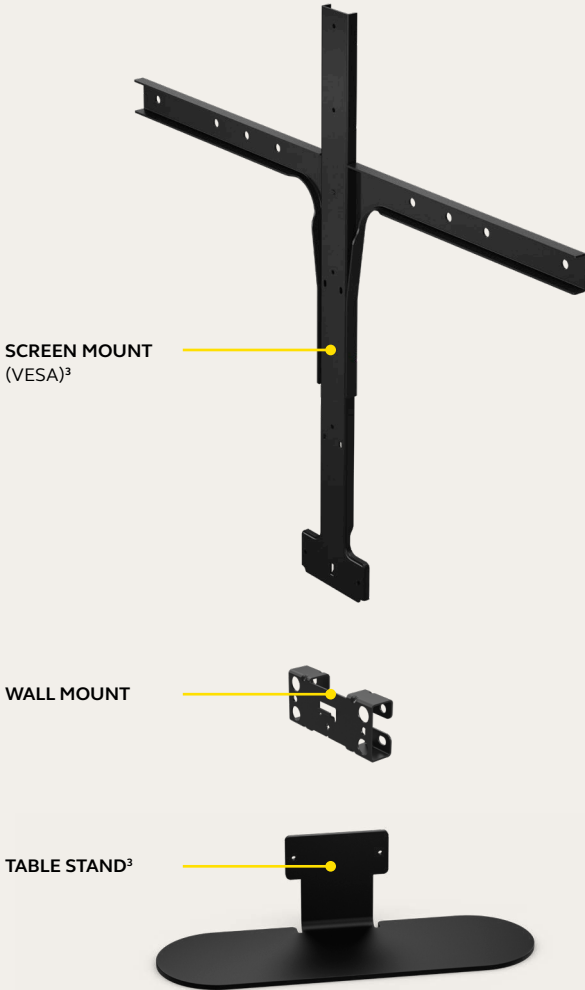

Dual-Stream Whiteboard

Seamlessly brings your whiteboard content to life, displaying both whiteboard content and in-room participants simultaneously.

¹Source: Jabra's Hybrid Ways of Working Global Report, 2022

²Choose between Dynamic Composition, Intelligent Zoom, and Virtual Director via Jabra Direct and Jabra Xpress

SET UP, CONNECT, AND GO

Easy installation

Whichever way you look at it, **PanaCast 50** couldn't be easier to install, with three different options to suit every room setup. Choose from Wall Mount, Table Stand and Screen Mount (VESA)³, with clear, easy to follow instructions.