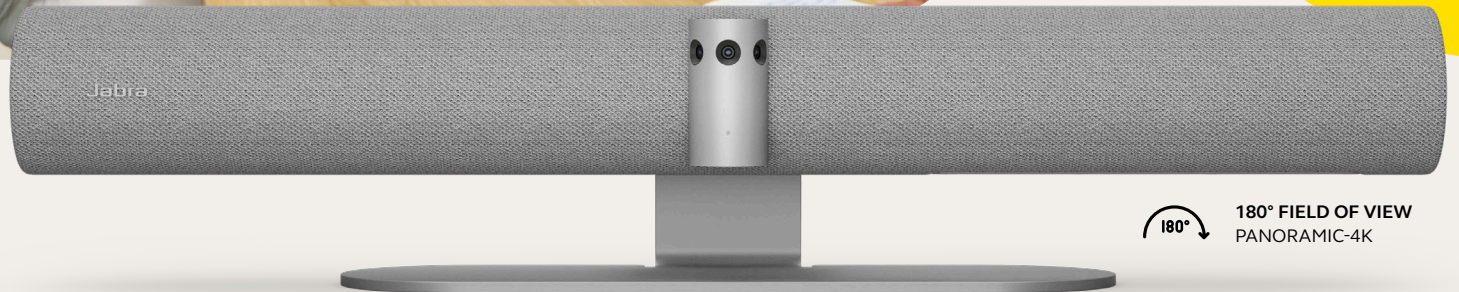

PANACAST 50

The video bar. Reinvented.

 180° FIELD OF VIEW
PANORAMIC-4K

Gone are the days of struggling to see who exactly is in the meeting room, let alone who is talking. **Our Intelligent Meeting Room Experience** suite of features brings remote participants right into the meeting room. Using AI-enabled video and audio streams, **PanaCast 50** delivers a more natural collaboration experience. And with our proprietary intelligent algorithms, the tone and nuances of the meeting are captured to keep hybrid teams connected and engaged from anywhere.

SOUND THAT ASTOUNDS

We've reinvented meeting room audio for the hybrid working era with eight professional-grade beamforming microphones with intelligent algorithms to reduce disruptive noise. An array of four powerful Jabra-engineered speakers, in a zero-vibration stereo setup, fill the room with high-definition audio, while the latest 2-way audio technology delivers more natural conversations. **Sounds like productivity.**

SHARE YOUR WHITEBOARD WITH THE WORLD

Because 80% of all meetings are either fully virtual or hybrid¹, we've reinvented the whiteboard. With our innovative whiteboard streaming feature, our 180° field of view allows you to share your whiteboard content in real time, even if it's angled sharply away from the camera. Our intelligent software automatically corrects the perspective to ensure the best view, while enhancing the image in real time, reducing shine, gloss, and shadows, and enhancing color and contrast of marker strokes. Dual video streams allow you to display both the whiteboard, and those present in the meeting at the same time. And unlike other brands, the feature is built in without requiring a separate content camera to be installed in the room. **Welcome to the meeting room.**

Dual-Stream Whiteboard

Seamlessly brings your whiteboard content to life, displaying both whiteboard content and in-room participants simultaneously.

¹Source: Jabra's Hybrid Ways of Working Global Report, 2022