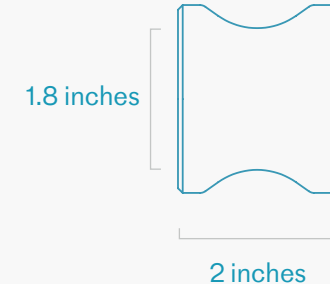

## Features

Easily supports heavy computer bags, purses, coats, or assistive canes.

Keeps work surface free of clutter.

Can be mounted to the left or right side of the lectern.

## Specifications

SKU	H925
Product Dimension	2.4 x 2.4 x 2 inches (60 x 60 x 51 mm)
Product Weight	1 lbs (0.5 kg)
Shipping Dimension	3 x 3 x 5 inches (25 x 25 x 127 mm)
Shipping Weight	1.5 lbs (0.7 kg)
Warranty	2 years
Country of Origin	US
Maximum Weight Load	25lbs (11kg)
Material	PLA
In the Box	Bag Hook Assembly Hardware