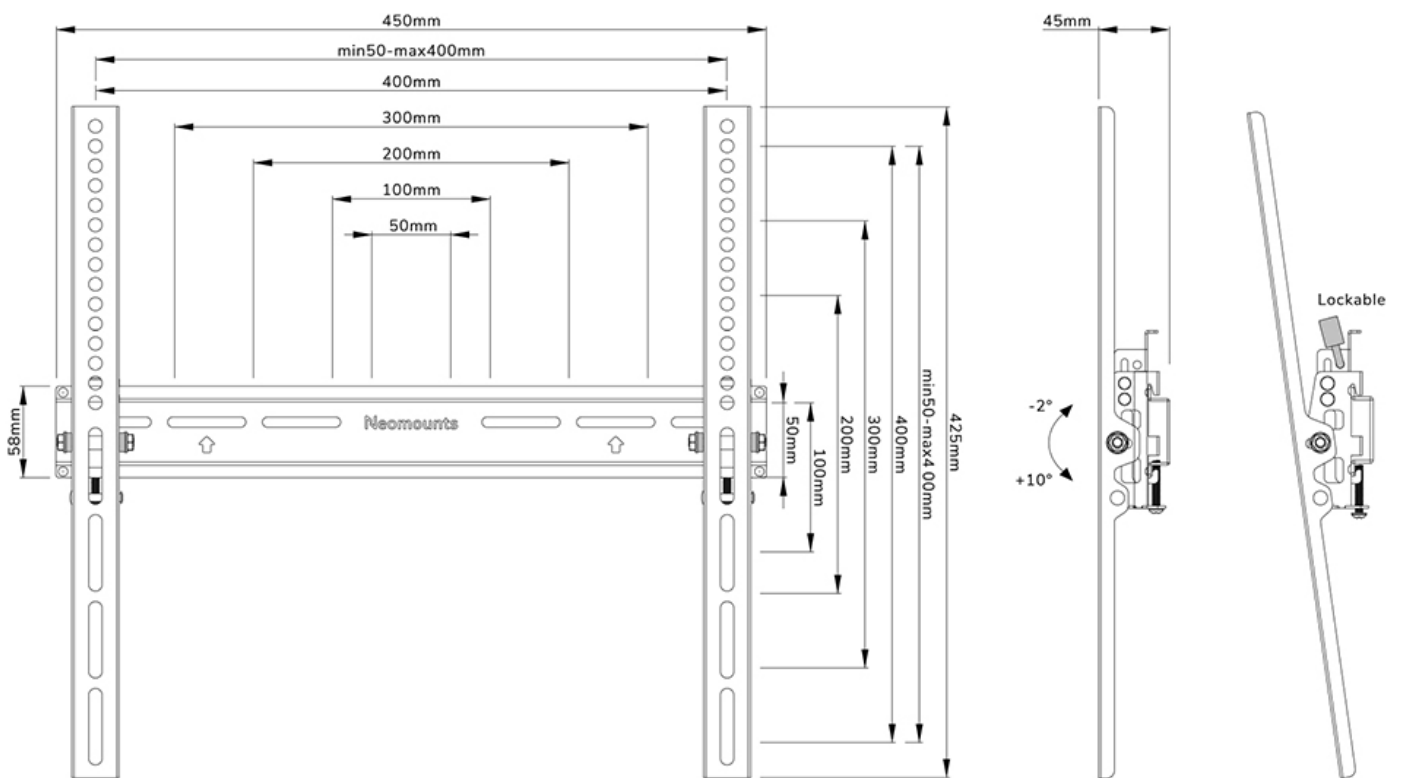

WL35-350BL14

NEOMOUNTS TV WALL MOUNT

Neomounts