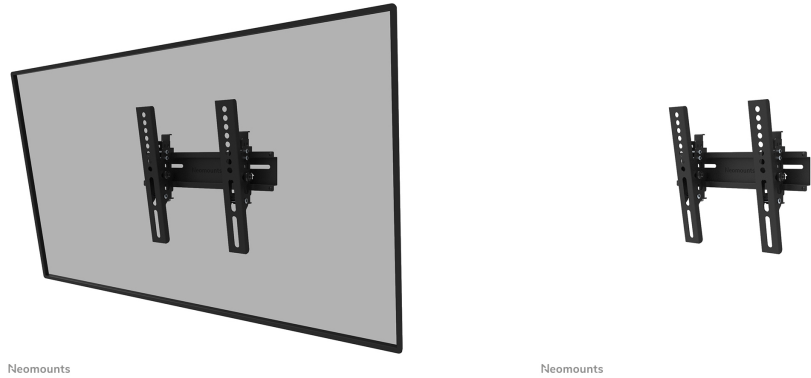

WL35-350BL12

NEOMOUNTS TV WALL MOUNT

SPECIFICATIONS

GENERAL

| | |
|-------------------|--------------------|
| Min. screen size* | 24 inch |
| Max. screen size* | 55 inch |
| Max. weight | 25 kg (per screen) |
| Screens | 1 |
| VESA minimum | 50x50 mm |
| VESA maximum | 200x200 mm |
| Distance to wall | 4,6 cm |

FUNCTIONALITY

| | |
|----------------|---------------------------------|
| Type | Tilt |
| Lockable | Lockable - Padlock not included |
| Tilt (degrees) | +10°, -2° |
| Height | 22,5 cm |
| Width | 25 cm |
| Depth | 4,6 cm |

Neomounts WL35-350BL12 tiltable wall mount for 24-55" screens - Black

The Neomounts WL35-350BL12 is a tiltable wall mount for flat screens up to 55" with a maximum weight capacity of 25 kg. The versatile tilt technology (14°), allows you to create the optimum viewing angle.

The WL30-350BL12 has a depth of 4,6 cm and is suitable for screens that meet VESA hole pattern 50x50 to 200x200 mm. It is possible to lock the individual brackets of the mount using a padlock (not included).