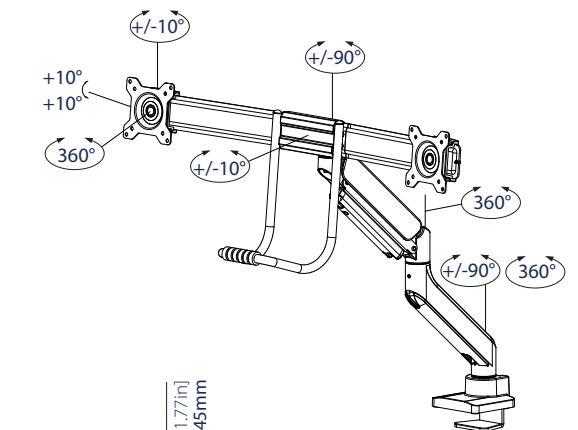

PACKING INFORMATION

COLOR:	ORDER REF:	UPC CODE:
Black	DS75-450BL2	811867031560