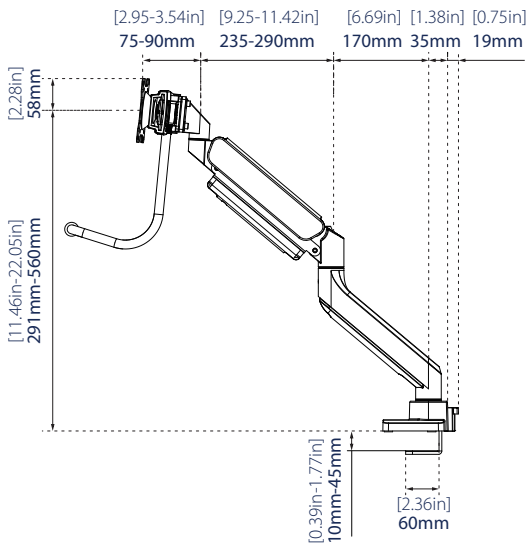

PACKING INFORMATION

COLOR:	ORDER REF:	UPC CODE:
Black	DS75-450BL2	811867031560