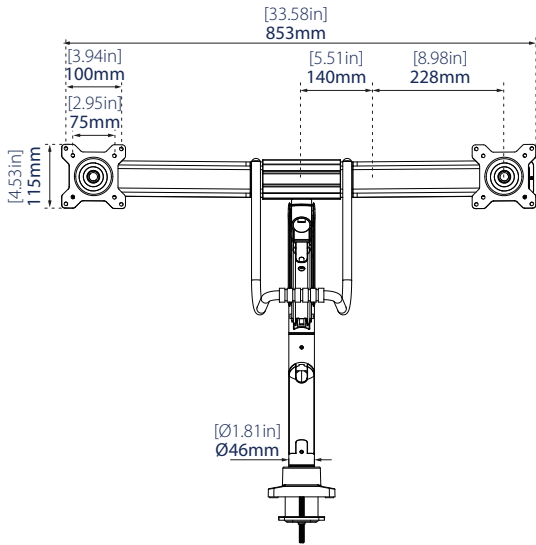

SIDE VIEW

PACKING INFORMATION

COLOR:	ORDER REF:	UPC CODE:
Black	DS75-450BL2	811867031560

ACCESSORIES & RELATED PRODUCTS

SS-DS70-450BL2-V1-3 10523-US