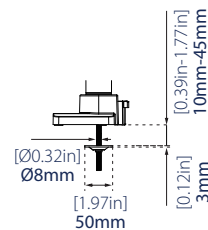

PACKING INFORMATION

COLOR:	ORDER REF:	UPC CODE:
Black	DS75-450BL2	811867031560