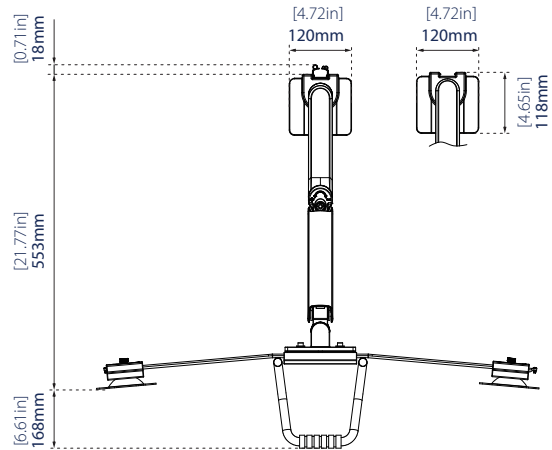

PACKING INFORMATION

COLOR:	ORDER REF:	UPC CODE:
Black	DS75-450BL2	811867031560

ACCESSORIES & RELATED PRODUCTS

SS-DS70-450BL2-V1-3 10523-US