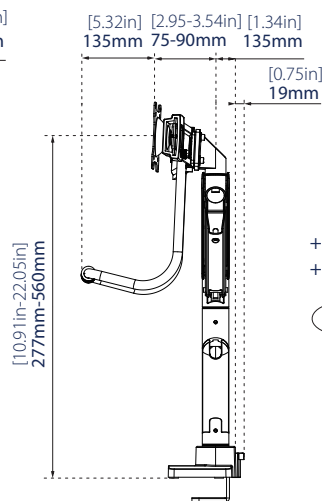

PACKING INFORMATION

COLOR:	ORDER REF:	UPC CODE:
Black	DS75-450BL2	811867031560