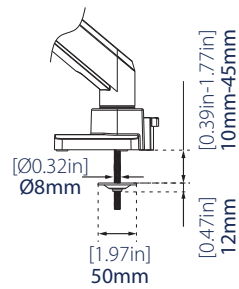

PACKING INFORMATION

COLOR:	ORDER REF:	UPC CODE:
Black	DS70-450BL1	811867031553

ACCESSORIES & RELATED PRODUCTS

AWL75-450BL	DS75-450BL2	NM-D775DX3BLACK	FPMA-D550BLACK

Wall Adapter designed to wall mount the DS70-450BL1

Full Motion Dual Desk Mount designed for two 32" screens

Full Motion Triple Desk Mount designed for three 27" screens

Full Motion Desk Mount designed for screens up to 32"

SS-DS70-450BL1-V1-3 10523-US