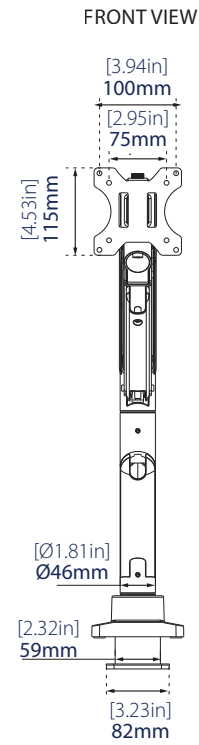

Full motion adjustability allows easy screen positioning for the perfect display

3 swivel points, at the pole, arm and interface

PACKING INFORMATION

COLOR:	ORDER REF:	UPC CODE:
Black	DS70-450BL1	811867031553

ACCESSORIES & RELATED PRODUCTS

AWL75-450BL	DS75-450BL2	NM-D775DX3BLACK	FPMA-D550BLACK

Wall Adapter designed to wall mount the DS70-450BL1

Full Motion Dual Desk Mount designed for two 32" screens

Full Motion Triple Desk Mount designed for three 27" screens

Full Motion Desk Mount designed for screens up to 32"

SS-DS70-450BL1-V1-3 10523-US