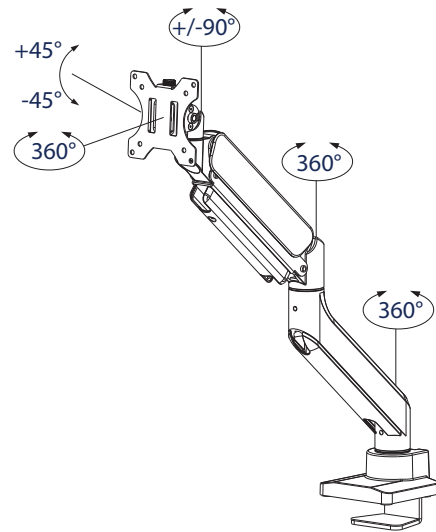

PACKING INFORMATION

COLOR:	ORDER REF:	UPC CODE:
Black	DS70-450BL1	811867031553

ACCESSORIES & RELATED PRODUCTS

AWL75-450BL	DS75-450BL2	NM-D775DX3BLACK	FPMA-D550BLACK

Wall Adapter designed to wall mount the DS70-450BL1

Full Motion Dual Desk Mount designed for two 32" screens

Full Motion Triple Desk Mount designed for three 27" screens

Full Motion Desk Mount designed for screens up to 32"

SS-DS70-450BL1-V1-3 10523-US