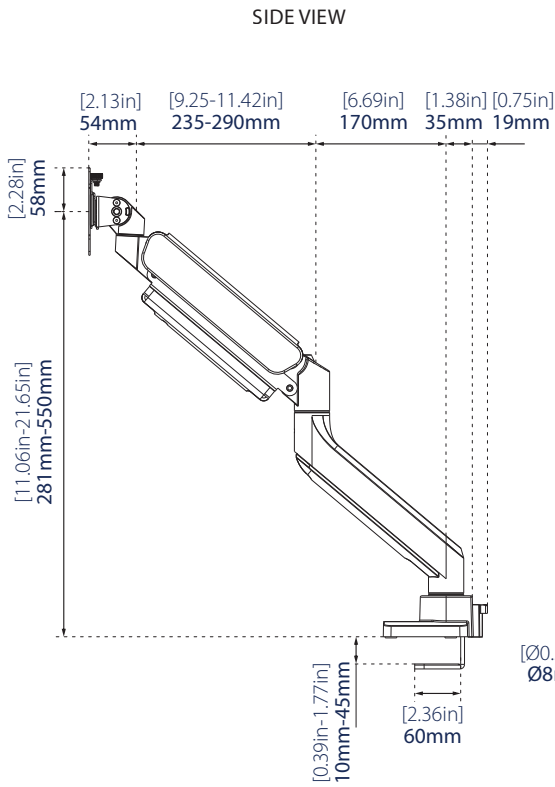

Cable management is integrated throughout the mount for a neat and tidy installation

Can clamp to the side of a desk or fixed through a grommet hole

PACKING INFORMATION

COLOR:	ORDER REF:	UPC CODE:
Black	DS70-450BL1	811867031553

ACCESSORIES & RELATED PRODUCTS

AWL75-450BL	DS75-450BL2	NM-D775DX3BLACK	FPMA-D550BLACK

Wall Adapter designed to wall mount the DS70-450BL1

Full Motion Dual Desk Mount designed for two 32" screens

Full Motion Triple Desk Mount designed for three 27" screens

Full Motion Desk Mount designed for screens up to 32"

SS-DS70-450BL1-V1-3 10523-US