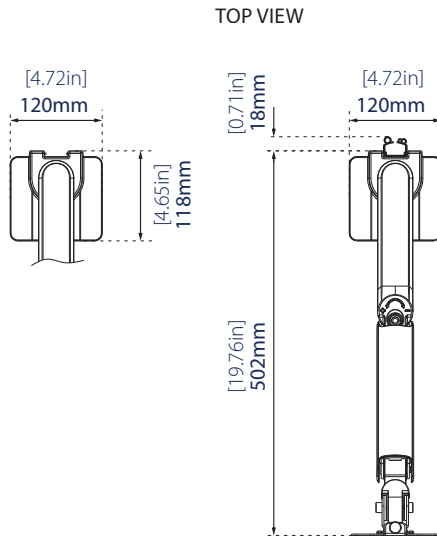

PACKING INFORMATION

COLOR:	ORDER REF:	UPC CODE:
Black	DS70-450BL1	811867031553

ACCESSORIES & RELATED PRODUCTS

AWL75-450BL	DS75-450BL2	NM-D775DX3BLACK	FPMA-D550BLACK

Wall Adapter designed to wall mount the DS70-450BL1

Full Motion Dual Desk Mount designed for two 32" screens

Full Motion Triple Desk Mount designed for three 27" screens

Full Motion Desk Mount designed for screens up to 32"

SS-DS70-450BL1-V1-3 10523-US