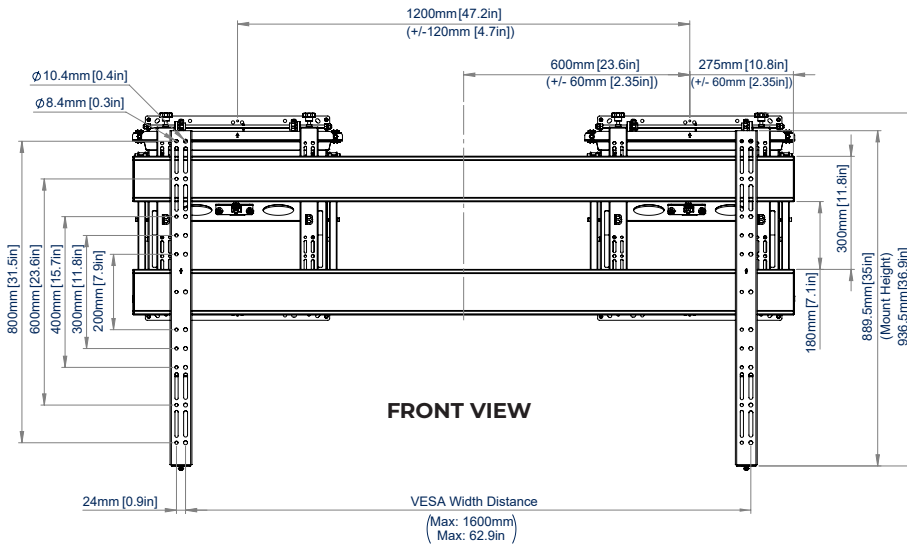

BT9926

FRONT VIEW