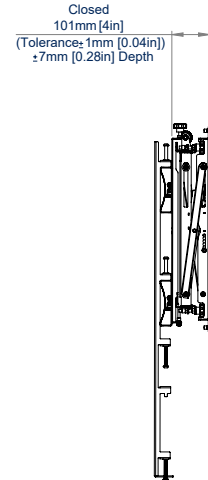

SIDE VIEW

ORDERING INFORMATION

COLOR	ORDER REF	UPC
Black	BT9926/B	811867031430

RELATED PRODUCTS

PRODUCT CODE	NAME	DESCRIPTION
BT9920	XXL Wall Mount	For screens up to 120" and 441lbs
BT9921	Soft-Open Full Service Wall Mount	For screens up to 120" and 176lbs
BT9923	XL Portrait Wall Mount For Ultrawide Displays	For screens up to 120" and 441lbs
BT8310XL	Heavy Duty Pop-Out Flat Screen Wall Mount	Suitable for displaying XL screens up to 120"

SS-BT9926-060824-US