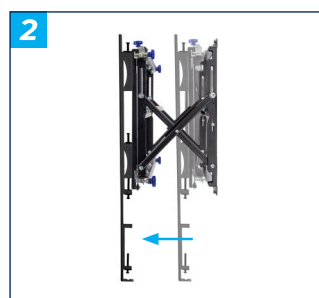

SPECIFICATIONS

Recommended screen size	80" up to 120"
Max load	441lbs
VESA® & non-VESA fixings	up to 1600 x 800
Flat to wall depth	5.76" (+/-0.27" with micro-adjustment)
Popped out depth	13.32" (+/-0.27" with micro-adjustment)
Height adjustment	+0.55"
Tool-less micro-adjustment	+/-0.27" per corner

FEATURES

- Designed to wall mount 21:9 ultrawide signage displays
- Universal design suitable for other extra-large screens over 80"
- 1 Tool-less micro-adjustment of +/-0.55"
- 2 Pop-out system provides a safe and easy service access
- 3 Straightforward 'hook-on' installation
- 4 Cable management clips included to keep the installation tidy
- Ideal for recess mounting
- Features depth, height and lateral micro-adjustment
- Keyhole fixings on wall plates for an easier installation
- Safety screws help prevent unauthorized removal of screens
- Suitable for use with Jupiter Panal05T, Avocor AVL-1050-T & Viewsonic IFP105S
- All mounting hardware included

RECOMMENDED MAX SCREEN	MAX LOAD	MAX VESA	MICRO ADJUSTMENT	POST INSTALL ALIGNMENT	QR CODE
120" 305cm	441lbs	1600 x 800			

BT9926

FRONT VIEW

TOP VIEW

SIDE VIEW

REAR VIEW

ORDERING INFORMATION

COLOR	ORDER REF	UPC
Black	BT9926/B	811867031430