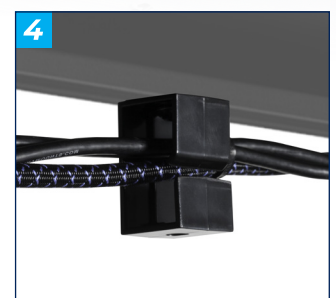

RECOMMENDED MAX SCREEN	MAX LOAD	MAX VESA	MICRO ADJUSTMENT	POST INSTALL ALIGNMENT	QR CODE
120" 305cm	441lbs	1600 x 800