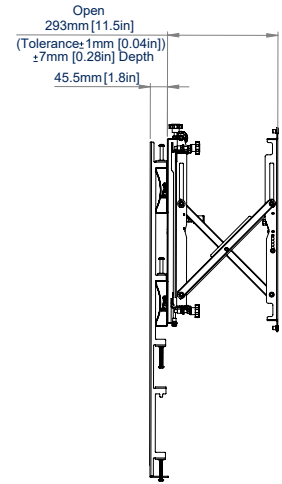

BT9926

SIDE VIEW

ORDERING INFORMATION

COLOR	ORDER REF	UPC
Black	BT9926/B	811867031430

RELATED PRODUCTS

PRODUCT CODE	NAME	DESCRIPTION
BT9920	XXL Wall Mount	For screens up to 120" and 441lbs
BT9921	Soft-Open Full Service Wall Mount	For screens up to 120" and 176lbs
BT9923	XL Portrait Wall Mount For Ultrawide Displays	For screens up to 120" and 441lbs
BT8310XL	Heavy Duty Pop-Out Flat Screen Wall Mount	Suitable for displaying XL screens up to 120"

SS-BT9926-060824-US