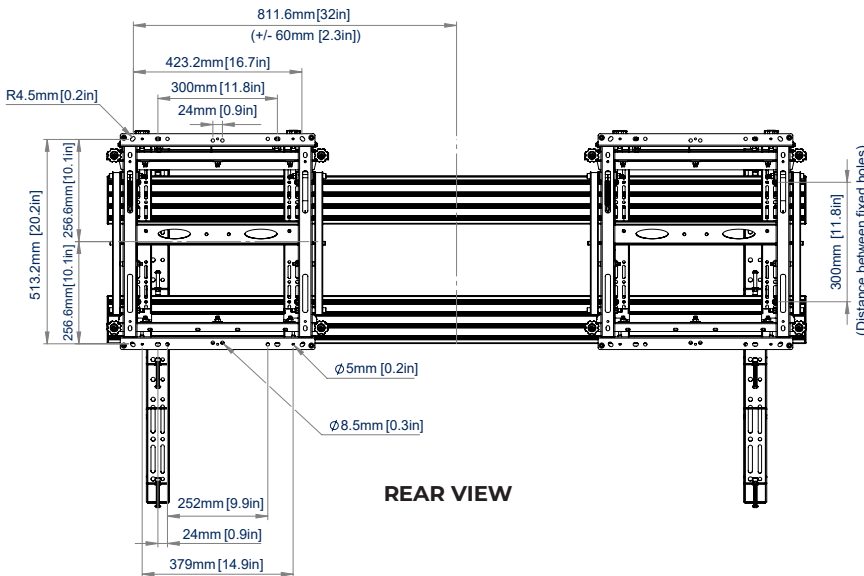

BT9926

REAR VIEW

ORDERING INFORMATION

COLOR	ORDER REF	UPC
Black	BT9926/B	811867031430

RELATED PRODUCTS

PRODUCT CODE	NAME	DESCRIPTION
BT9920	XXL Wall Mount	For screens up to 120" and 441lbs
BT9921	Soft-Open Full Service Wall Mount	For screens up to 120" and 176lbs
BT9923	XL Portrait Wall Mount For Ultrawide Displays	For screens up to 120" and 441lbs
BT8310XL	Heavy Duty Pop-Out Flat Screen Wall Mount	Suitable for displaying XL screens up to 120"

SS-BT9926-060824-US