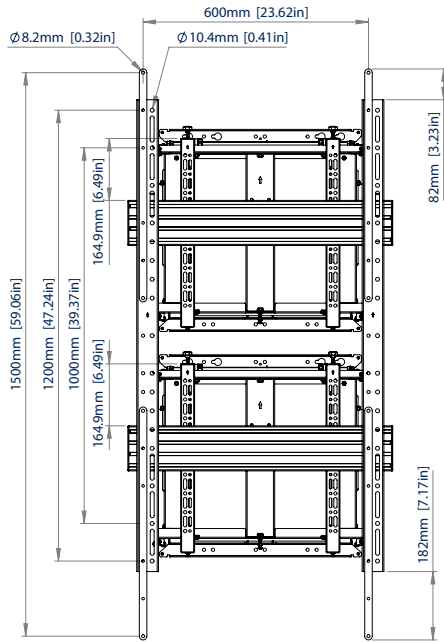

BT9925

FRONT VIEW