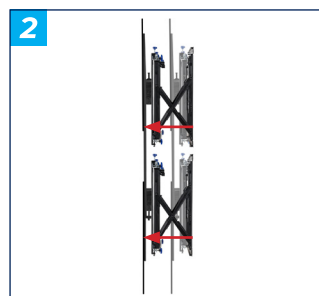

*For landscape mounting LG's 110UM5J-B use BT9921