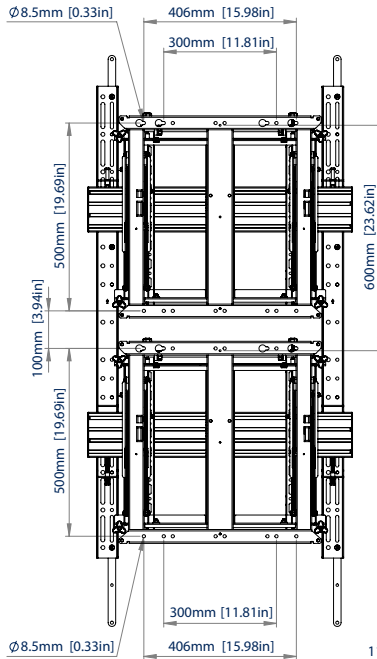

BT9925

FRONT VIEW

REAR VIEW

ORDERING INFORMATION

COLOUR	ORDER REF	EAN
Black	BT9925/B	5019318307522

RELATED PRODUCTS

PRODUCT CODE	NAME	DESCRIPTION
BT9920	XXL Wall Mount	For screens up to 120" and 200kg
BT9921	Soft-Open Full Service Wall Mount	For LG® 110UM5J-B
BT8590	XL Flat Screen Trolley	Suitable for displaying XXL screens over 72"
BT8312	Slimline Soft-Open Full Service Videowall Mount	Suitable for displaying screens up to 72"

SS-BT9925-0601.24