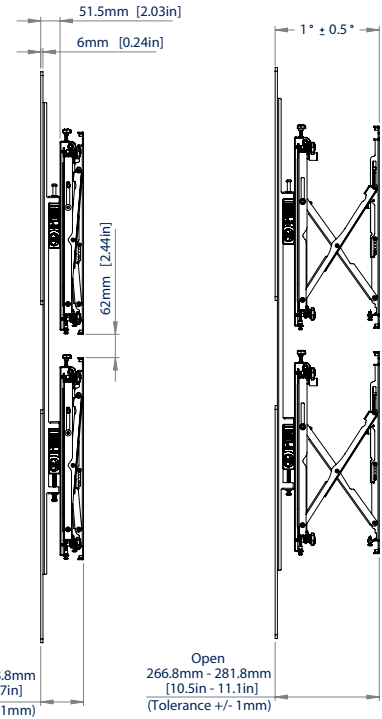

SIDE VIEW

ORDERING INFORMATION

COLOUR	ORDER REF	EAN
Black	BT9925/B	5019318307522

RELATED PRODUCTS

PRODUCT CODE	NAME	DESCRIPTION
BT9920	XXL Wall Mount	For screens up to 120" and 200kg
BT9921	Soft-Open Full Service Wall Mount	For LG® 110UM5J-B
BT8590	XL Flat Screen Trolley	Suitable for displaying XXL screens over 72"
BT8312	Slimline Soft-Open Full Service Videowall Mount	Suitable for displaying screens up to 72"

SS-BT9925-0601.24