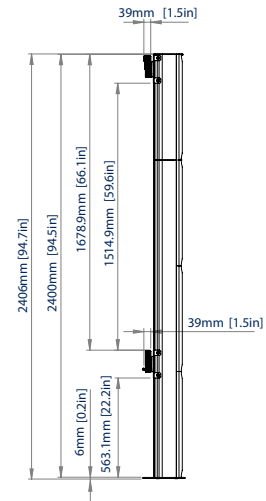

SIDE VIEW

ORDERING INFORMATION

COLOR	ORDER REF	UPC
Black	BT9372-SAM146/B	811867031461

RELATED PRODUCTS

PRODUCT CODE	NAME	DESCRIPTION
BT9372-SAM130	Bolt-Down Videowall Stand	For Samsung All-In-One 130" IAC Display
BT9372-SAM110	Bolt-Down Videowall Stand	For Samsung All-In-One 110" IAB Display
BT9370-SAM110	Freestanding Videowall Stand	For Samsung All-In-One 110" IAB Display
BT9370-SAM130	Freestanding Videowall Stand	For Samsung All-In-One 130" IAC Display

SS-BT9372-SAM110-1 80424-NA