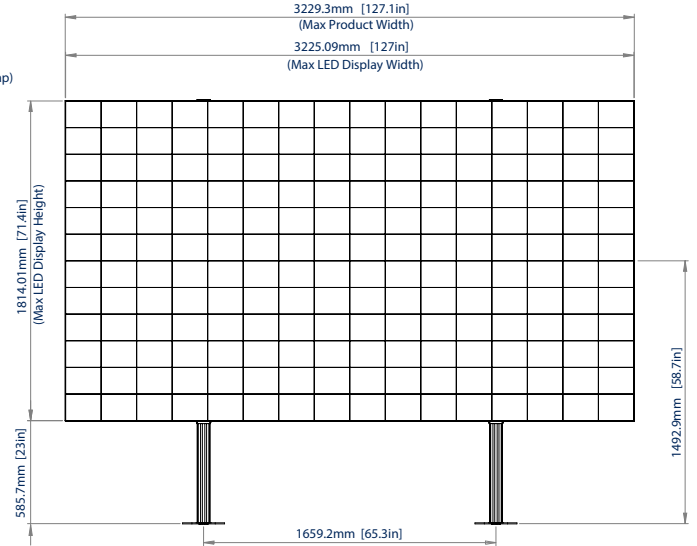

FRONT VIEW WITH DISPLAY