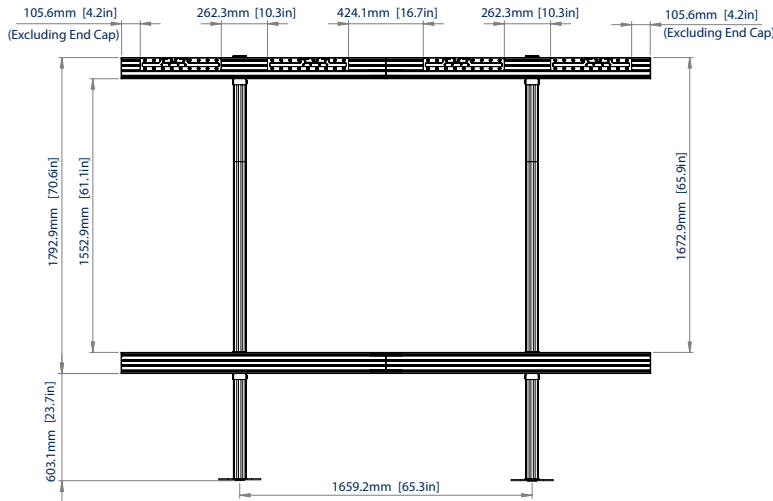

BT9372-SAM146

FRONT VIEW