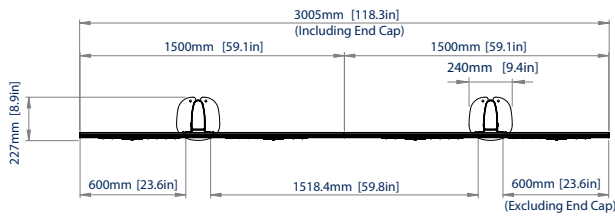

BT9372-SAM146

FRONT VIEW

FRONT VIEW WITH DISPLAY

TOP VIEW

SIDE VIEW

ORDERING INFORMATION

COLOR	ORDER REF	UPC
Black	BT9372-SAM146/B	811867031461

RELATED PRODUCTS

PRODUCT CODE	NAME	DESCRIPTION
BT9372-SAM130	Bolt-Down Videowall Stand	For Samsung All-In-One 130" IAC Display
BT9372-SAM110	Bolt-Down Videowall Stand	For Samsung All-In-One 110" IAB Display
BT9370-SAM110	Freestanding Videowall Stand	For Samsung All-In-One 110" IAB Display
BT9370-SAM130	Freestanding Videowall Stand	For Samsung All-In-One 130" IAC Display

SS-BT9372-SAM110-1 80424-NA