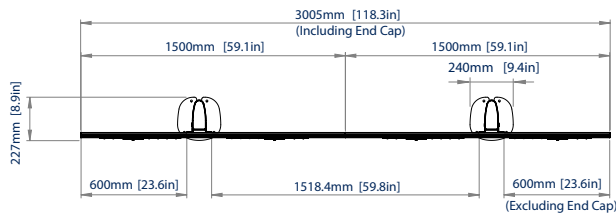

BT9372-SAM146

FRONT VIEW

FRONT VIEW WITH DISPLAY

TOP VIEW

SIDE VIEW

ORDERING INFORMATION

COLOUR	ORDER REF	EAN
Black	BT9372-SAM146/B	5019318308918

RELATED PRODUCTS

PRODUCT CODE	NAME	DESCRIPTION
BT9372-SAM130	Bolt-Down Videowall Stand	For Samsung All-In-One 130" IAC Display
BT9372-SAM110	Bolt-Down Videowall Stand	For Samsung All-In-One 110" IAB Display
BT9370-SAM110	Freestanding Videowall Stand	For Samsung All-In-One 110" IAB Display
BT9370-SAM130	Freestanding Videowall Stand	For Samsung All-In-One 130" IAC Display

SS-BT9372-SAM110-070324