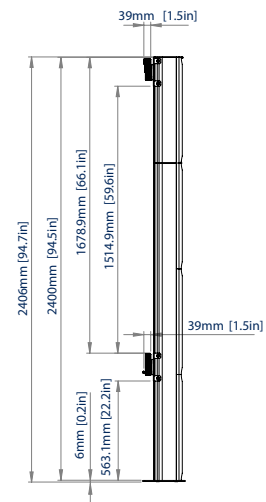

SIDE VIEW

ORDERING INFORMATION

COLOUR	ORDER REF	EAN
Black	BT9372-SAM146/B	5019318308918

RELATED PRODUCTS

PRODUCT CODE	NAME	DESCRIPTION
BT9372-SAM130	Bolt-Down Videowall Stand	For Samsung All-In-One 130" IAC Display
BT9372-SAM110	Bolt-Down Videowall Stand	For Samsung All-In-One 110" IAB Display
BT9370-SAM110	Freestanding Videowall Stand	For Samsung All-In-One 110" IAB Display
BT9370-SAM130	Freestanding Videowall Stand	For Samsung All-In-One 130" IAC Display

SS-BT9372-SAM110-070324