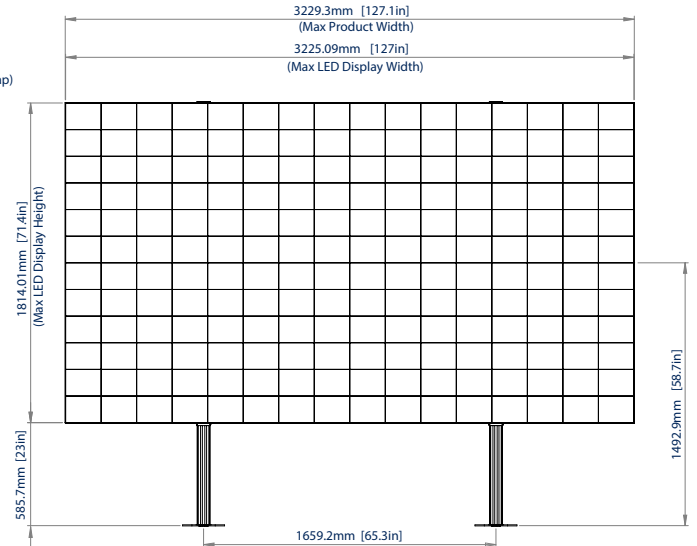

FRONT VIEW WITH DISPLAY