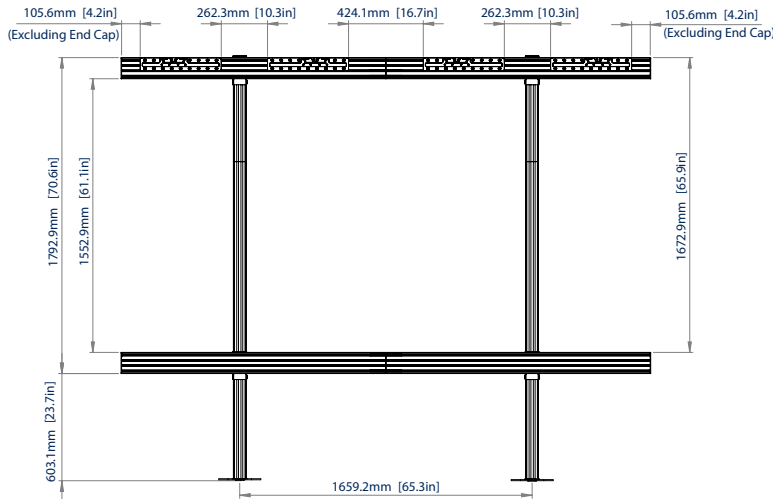

BT9372-SAM146

FRONT VIEW