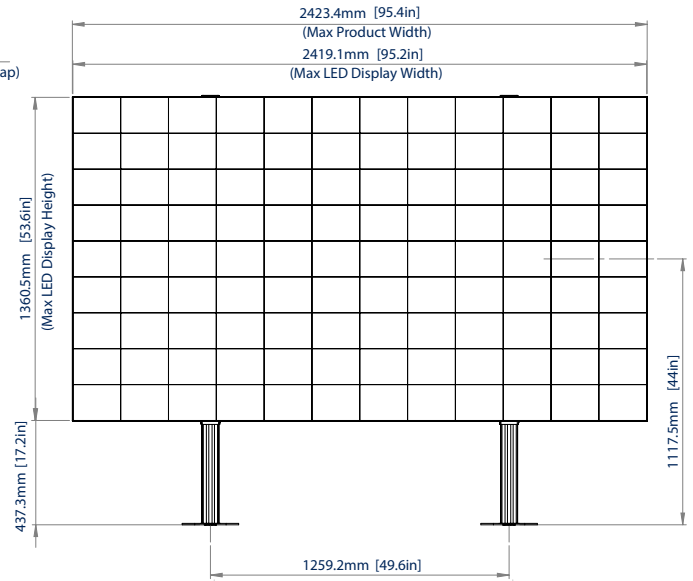

FRONT VIEW WITH DISPLAY