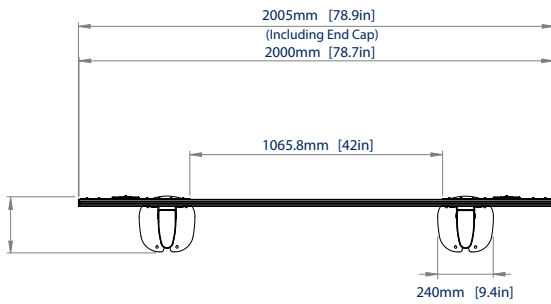

BT9372-SAM110

FRONT VIEW

FRONT VIEW WITH DISPLAY

TOP VIEW

SIDE VIEW

ORDERING INFORMATION

COLOR	ORDER REF	UPC
Black	BT9372-SAM110/B	811867031447

RELATED PRODUCTS

PRODUCT CODE	NAME	DESCRIPTION
BT9372-SAM130	Bolt-Down Videowall Stand	For Samsung All-In-One 130" IAC Display
BT9372-SAM146	Bolt-Down Videowall Stand	For Samsung All-In-One 146" IAB Display
BT9370-SAM110	Freestanding Videowall Stand	For Samsung All-In-One 110" IAB Display
BT9370-SAM146	Freestanding Videowall Stand	For Samsung All-In-One 146" IAB Display

SS-BT9372-SAM110-1 80424-NA