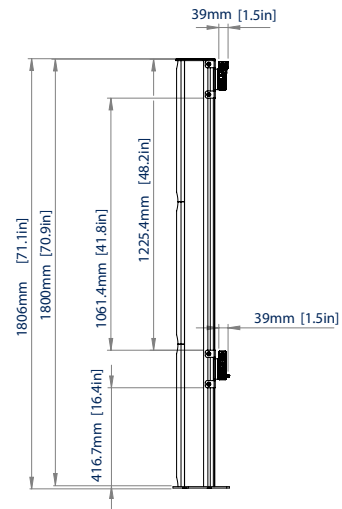

SIDE VIEW

ORDERING INFORMATION

COLOR	ORDER REF	UPC
Black	BT9372-SAM110/B	811867031447

RELATED PRODUCTS

PRODUCT CODE	NAME	DESCRIPTION
BT9372-SAM130	Bolt-Down Videowall Stand	For Samsung All-In-One 130" IAC Display
BT9372-SAM146	Bolt-Down Videowall Stand	For Samsung All-In-One 146" IAB Display
BT9370-SAM110	Freestanding Videowall Stand	For Samsung All-In-One 110" IAB Display
BT9370-SAM146	Freestanding Videowall Stand	For Samsung All-In-One 146" IAB Display

SS-BT9372-SAM110-1 80424-NA