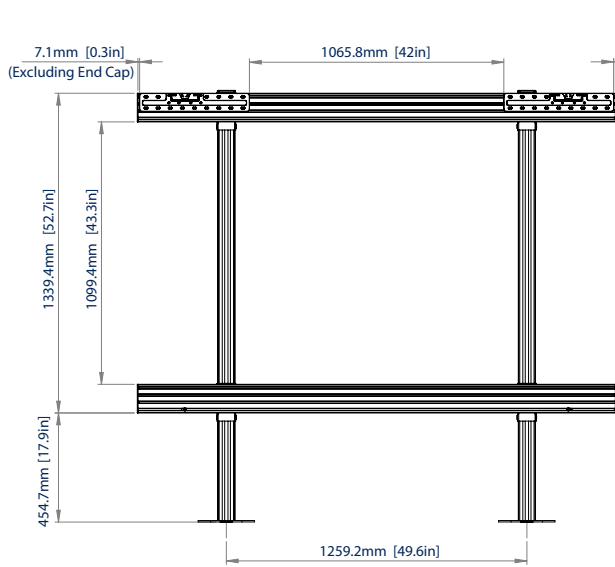

BT9372-SAM110

FRONT VIEW