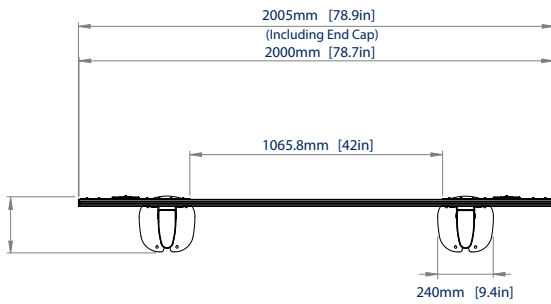

BT9372-SAM110

FRONT VIEW

FRONT VIEW WITH DISPLAY

TOP VIEW

SIDE VIEW

ORDERING INFORMATION

COLOUR	ORDER REF	EAN
Black	BT9372-SAM110/B	5019318308895

RELATED PRODUCTS

PRODUCT CODE	NAME	DESCRIPTION
BT9372-SAM130	Bolt-Down Videowall Stand	For Samsung All-In-One 130" IAC Display
BT9372-SAM146	Bolt-Down Videowall Stand	For Samsung All-In-One 146" IAB Display
BT9370-SAM110	Freestanding Videowall Stand	For Samsung All-In-One 110" IAB Display
BT9370-SAM146	Freestanding Videowall Stand	For Samsung All-In-One 146" IAB Display

SS-BT9372-SAM110-080324