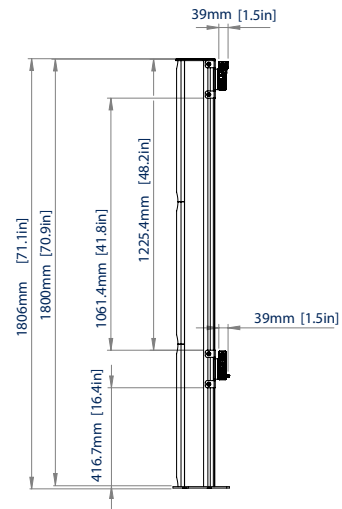

SIDE VIEW

ORDERING INFORMATION

COLOUR	ORDER REF	EAN
Black	BT9372-SAM110/B	5019318308895

RELATED PRODUCTS

PRODUCT CODE	NAME	DESCRIPTION
BT9372-SAM130	Bolt-Down Videowall Stand	For Samsung All-In-One 130" IAC Display
BT9372-SAM146	Bolt-Down Videowall Stand	For Samsung All-In-One 146" IAB Display
BT9370-SAM110	Freestanding Videowall Stand	For Samsung All-In-One 110" IAB Display
BT9370-SAM146	Freestanding Videowall Stand	For Samsung All-In-One 146" IAB Display

SS-BT9372-SAM110-080324