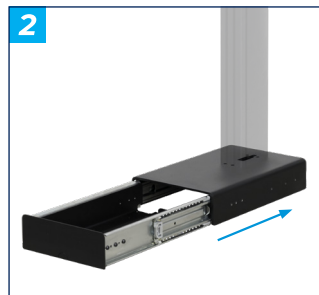

RECOMMENDED MAX SCREEN	MAX LOAD	MAX VESA	POST INSTALL ALIGNMENT	QR CODE
86" 218cm	154lbs	800 x 600	← →