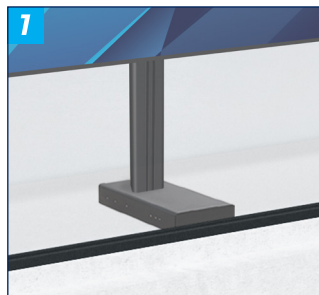

RECOMMENDED MAX SCREEN	MAX LOAD	MAX VESA	POST INSTALL ALIGNMENT	QR CODE
86" 218cm	154lbs	800 x 600	← →