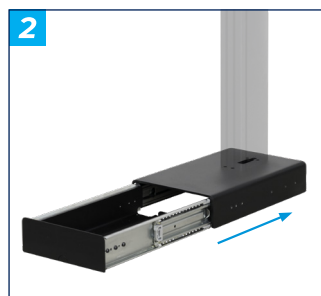

RECOMMENDED MAX SCREEN	MAX LOAD	MAX VESA	POST INSTALL ALIGNMENT	COLLAR COMPATIBLE	QR CODE
75" 190cm	110lbs	600 x 400	← →	⊙