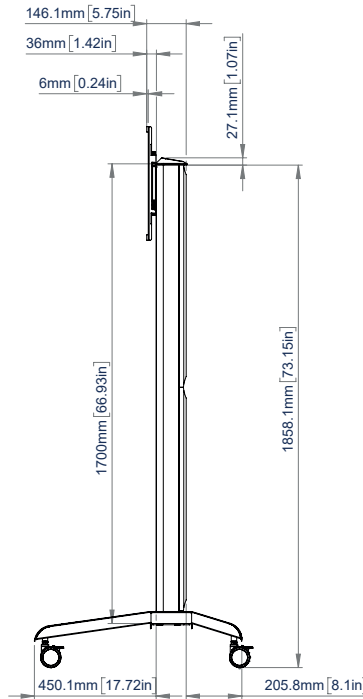

BT8562

FRONT VIEW

SIDE VIEW

REAR VIEW

ORDERING INFORMATION

COLOUR	ORDER REF	EAN
Black	BT8562/BB V2	5019318301780

RELATED PRODUCTS

PRODUCT CODE	NAME	DESCRIPTION
BT7032 / BT7033	AV Accessory Shelves	Accessory Shelves can be fitted directly to the column of BT8562
BT7863	Video Conferencing Camera Shelf	Ideal for mounting a VC camera under the screen on the BT8562
BT8564	XL Flat Screen Disney Trolley	Mobile Mounting solutions designed for for screens up to 120"
BT8566	Flat Screen Trolley with Screen Rotation	Interface allows the screen to be easily rotated from landscape to portrait

SS-BT8562-V2-060124