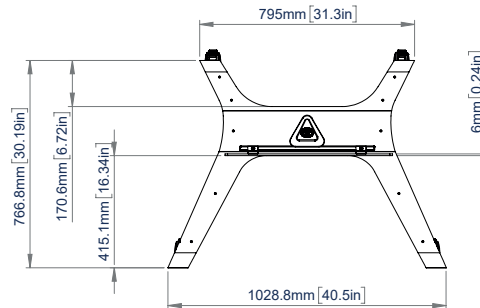

TOP VIEW

ORDERING INFORMATION

COLOUR	ORDER REF	EAN
Black	BT8562/BB V2	5019318301780

RELATED PRODUCTS

PRODUCT CODE	NAME	DESCRIPTION
BT7032 / BT7033	AV Accessory Shelves	Accessory Shelves can be fitted directly to the column of BT8562
BT7863	Video Conferencing Camera Shelf	Ideal for mounting a VC camera under the screen on the BT8562
BT8564	XL Flat Screen Disney Trolley	Mobile Mounting solutions designed for for screens up to 120"
BT8566	Flat Screen Trolley with Screen Rotation	Interface allows the screen to be easily rotated from landscape to portrait

SS-BT8562-V2-060124