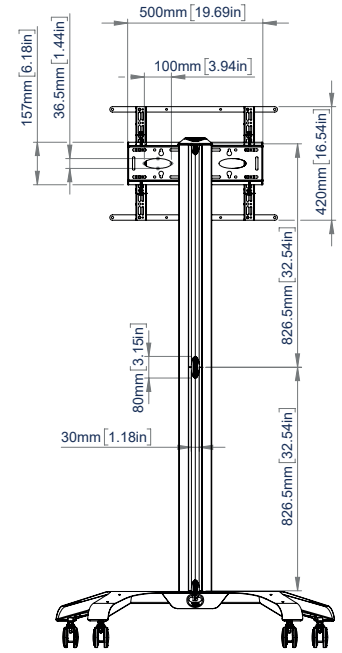

BT8562

FRONT VIEW

SIDE VIEW

REAR VIEW

ORDERING INFORMATION

COLOUR	ORDER REF	EAN
Black	BT8562/BB V2	5019318301780

RELATED PRODUCTS

PRODUCT CODE	NAME	DESCRIPTION
BT7032 / BT7033	AV Accessory Shelves	Accessory Shelves can be fitted directly to the column of BT8562
BT7863	Video Conferencing Camera Shelf	Ideal for mounting a VC camera under the screen on the BT8562
BT8564	XL Flat Screen Disney Trolley	Mobile Mounting solutions designed for for screens up to 120"
BT8566	Flat Screen Trolley with Screen Rotation	Interface allows the screen to be easily rotated from landscape to portrait

SS-BT8562-V2-060124