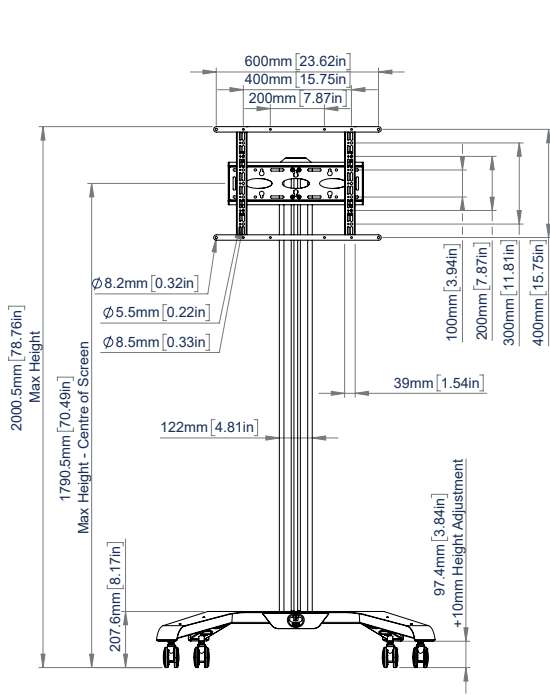

BT8562

FRONT VIEW