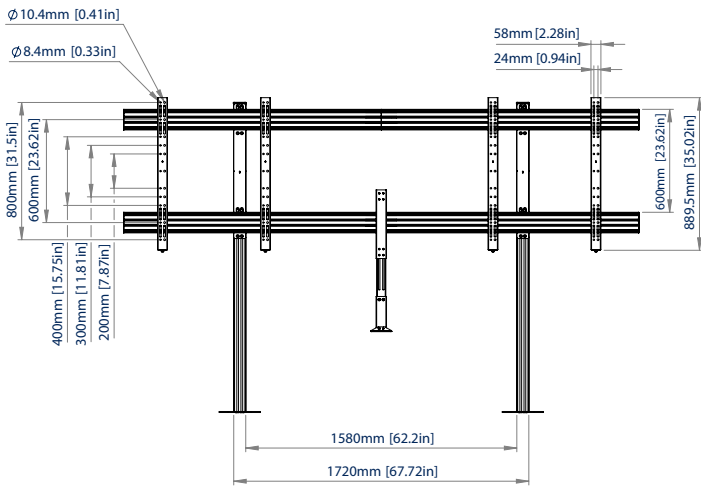

TOP VIEW

SIDE VIEW

FRONT VIEW

REAR VIEW

ORDER INFORMATION

PLEASE NOTE, THIS IS A **MULTI-BOX** ITEM.

COLOUR:	ORDER REF:	EAN CODE:	MASTER CARTON WEIGHT:	MASTER CARTON CUBE:
Black	BT8538/BB	5019318307386	9kg (x2) / 6kg (x4) / 5kg (x2) / 2.35kg / 1.56kg / 20.2kg	0.047 (x2) / 0.033 (x4) / 0.006 (x2) / 0.004 / 0.000 / 0.043cbm
Silver & Black	BT8538/BS	5019318307393	9kg (x2) / 6kg (x4) / 5kg (x2) / 2.35kg / 1.56kg / 20.2kg	0.047 (x2) / 0.033 (x4) / 0.006 (x2) / 0.004 / 0.000 / 0.043cbm

ACCESSORIES AND RELATED PRODUCTS