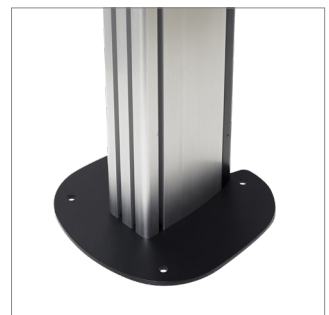

BOLT DOWN SOLUTION FOR TWIN SCREENS UP TO 86"

BT8538

XXL TWIN SCREEN VC BOLT DOWN STAND

The BT8538 is a premium bolt-down mounting solution designed to mount two XL screens side by side, ideal for video conferencing applications. The stand features a small footprint, suitable for retail applications with limited floor space, such as shop windows for close-to-wall displays. Integrated cable management hides cables for a tidy installation, and all interface arms include level adjustment screws for easy screen alignment.

FEATURES

- Universal design suitable for mounting two XL screens side by side
- Interface arms include levelling screws to adjust the screen height
- Integrated VC shelf with an adjustable arm allows a camera to be fitted above or below the screen
- VC shelf fits most cameras with 1/4" thread and 100 x 100mm fixing points
- Integrated cable management for a tidy installation
- Safety screws help prevent unauthorised screen removal
- Small footprint, ideal for installs where floor space is limited
- Simple 'hook-on' screen installation

86"
218cm

VESA
1000
x
800

100KG

↔

SYSTEM X™

PER SCREEN

Universal design suitable for mounting two XL screens side by side

Integrated VC shelf with an adjustable arm allows a camera to be fitted above or below the screen

Integrated cable management for a tidy installation

Small footprint is ideal for installs where floor space is limited

TOP VIEW

SIDE VIEW

FRONT VIEW

REAR VIEW

ORDER INFORMATION

PLEASE NOTE, THIS IS A **MULTI-BOX** ITEM.