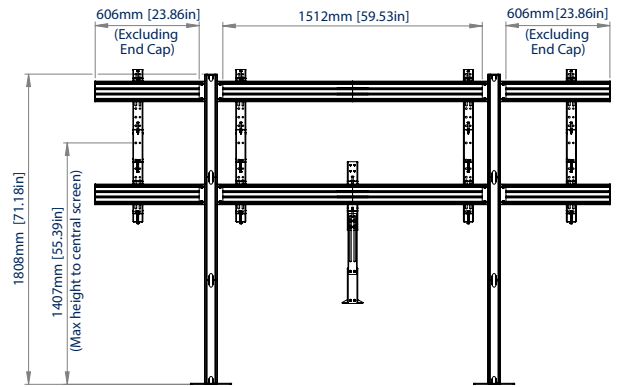

REAR VIEW

ORDER INFORMATION

PLEASE NOTE, THIS IS A **MULTI-BOX** ITEM.

COLOUR:	ORDER REF:	EAN CODE:	MASTER CARTON WEIGHT:	MASTER CARTON CUBE:
Black	BT8538/BB	5019318307386	9kg (x2) / 6kg (x4) / 5kg (x2) / 2.35kg / 1.56kg / 20.2kg	0.047 (x2) / 0.033 (x4) / 0.006 (x2) / 0.004 / 0.000 / 0.043cbm
Silver & Black	BT8538/BS	5019318307393	9kg (x2) / 6kg (x4) / 5kg (x2) / 2.35kg / 1.56kg / 20.2kg	0.047 (x2) / 0.033 (x4) / 0.006 (x2) / 0.004 / 0.000 / 0.043cbm