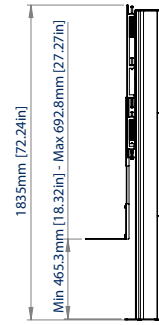

TOP VIEW

SIDE VIEW

FRONT VIEW

REAR VIEW

ORDER INFORMATION

PLEASE NOTE, THIS IS A **MULTI-BOX** ITEM.

COLOUR:	ORDER REF:	EAN CODE:	MASTER CARTON WEIGHT:	MASTER CARTON CUBE:
Black	BT8538/BB	5019318307386	9kg (x2) / 6kg (x4) / 5kg (x2) / 2.35kg / 1.56kg / 20.2kg	0.047 (x2) / 0.033 (x4) / 0.006 (x2) / 0.004 / 0.000 / 0.043cbm
Silver & Black	BT8538/BS	5019318307393	9kg (x2) / 6kg (x4) / 5kg (x2) / 2.35kg / 1.56kg / 20.2kg	0.047 (x2) / 0.033 (x4) / 0.006 (x2) / 0.004 / 0.000 / 0.043cbm

ACCESSORIES AND RELATED PRODUCTS