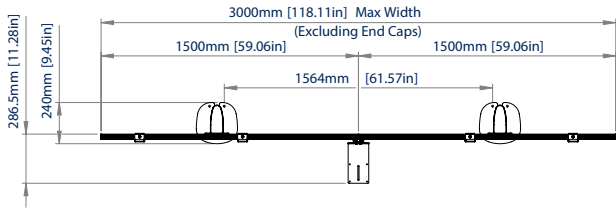

TOP VIEW

SIDE VIEW