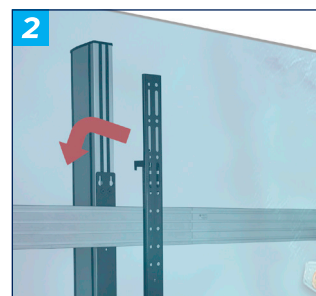

ORDERING INFORMATION

COLOUR	ORDER REF	EAN
Black Base, Black Columns / Rails	BT83LG171-S/BB	5019318308383
Black Base, Silver Columns / Rails	BT83LG171-S/BS	5019318308390