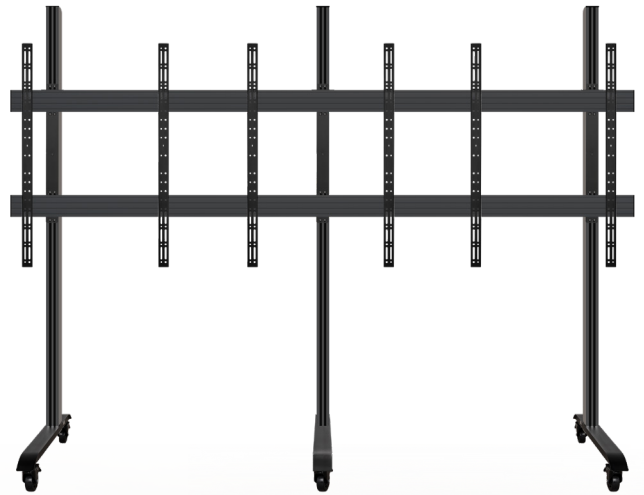

BT83LG171-M

MOBILE STAND FOR LG LAED015 171" 21:9 ALL-IN-ONE LED DISPLAY

The BT83LG171-M is a mobile mounting solution designed specifically for LG LAED015 171" All-in-One Ultrawide LED Display. A stylish yet simplistic design allows for a quick and easy installation. The all-in-one display is made up of three cabinets of which interface arms are fitted to each and simply hooked onto the stand. The cabinets can then be pushed together and locked into place using LG's locking mechanism. The base features non marking locking / braked castors for easy relocating without marking or scuffing floor surfaces.