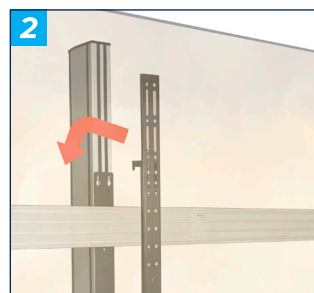

ORDERING INFORMATION

COLOUR	ORDER REF	EAN
Black Base, Black Columns / Rails	BT83LG171-M/BB	5019318308369
Black Base, Silver Columns / Rails	BT83LG171-M/BS	5019318308376