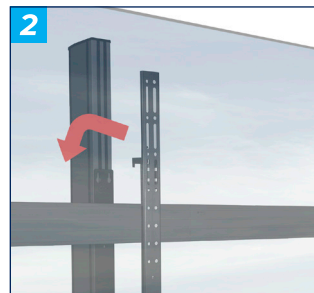

ORDERING INFORMATION

COLOR	ORDER REF	UPC
Black Base, Black Columns / Rails	BT83LG171-B/BB	811867030419
Black Base, Silver Columns / Rails	BT83LG171-B/BS	811867030426