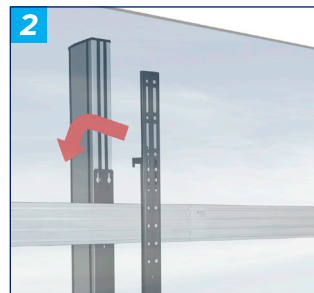

ORDERING INFORMATION

COLOUR	ORDER REF	EAN
Black Base, Black Columns / Rails	BT83LG171-B/BB	5019318308345
Black Base, Silver Columns / Rails	BT83LG171-B/BS	5019318308352