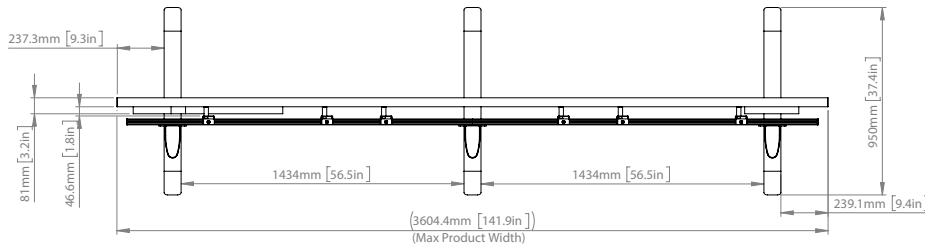

BT83LG163-S

TOP VIEW