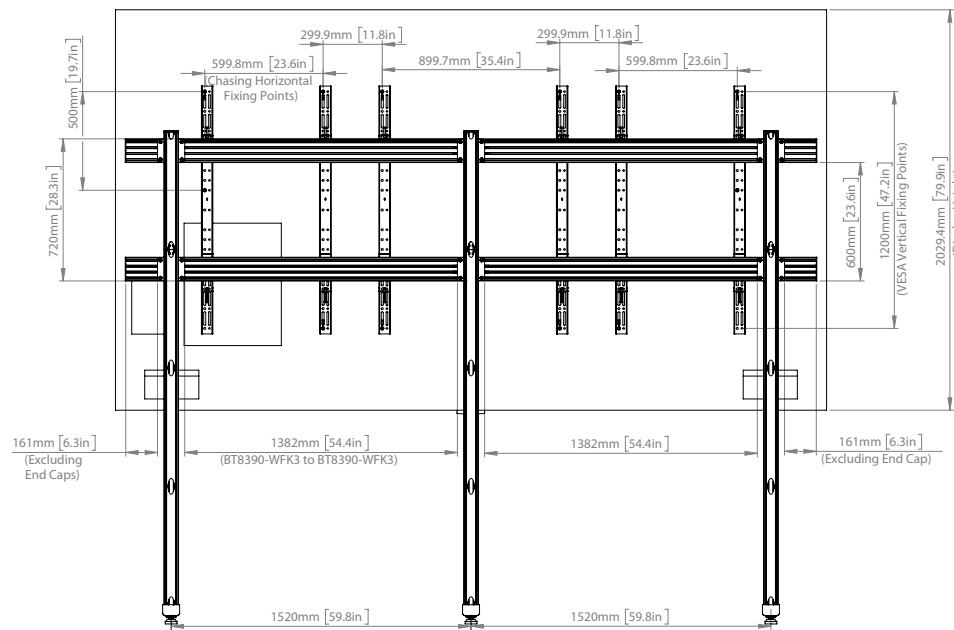

BT83LG163-S

REAR VIEW

SIDE VIEW

ORDERING INFORMATION

COLOUR	ORDER REF	EAN
Black Base with Black Columns and Rails	BT83LG163-S/BB	5019318307492
Black Base with Silver Columns and Rails	BT83LG163-S/BS	5019318307485

RELATED PRODUCTS

PRODUCT CODE	NAME	DESCRIPTION
BT83LAEC015-M	Mobile dvLED Solution	Designed to mount LG 136" All-in-One LED display
BT83LG163-B	Bolt-Down dvLED Solution	Designed to mount LG 163" All-in-One LED display
BT7882	AV Cradle	Attaches directly to columns or rails to house AV and IT hardware
BT7032	Large AV Accessory Shelf	Can be attached directly to columns or rails to hold AV equipment