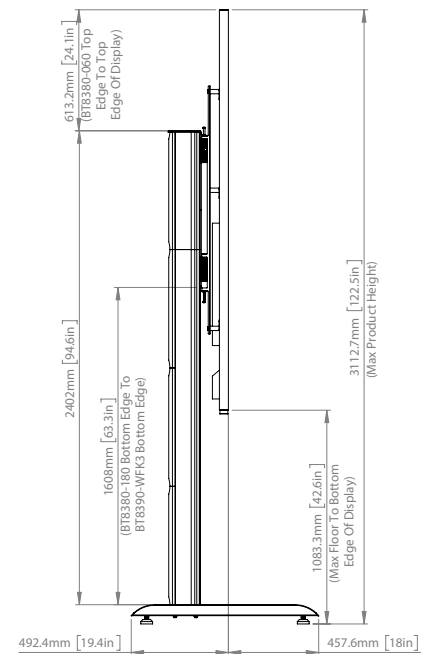

SIDE VIEW

ORDERING INFORMATION

COLOUR	ORDER REF	EAN
Black Base with Black Columns and Rails	BT83LG163-S/BB	5019318307492
Black Base with Silver Columns and Rails	BT83LG163-S/BS	5019318307485

RELATED PRODUCTS

PRODUCT CODE	NAME	DESCRIPTION
BT83LAEC015-M	Mobile dvLED Solution	Designed to mount LG 136" All-in-One LED display
BT83LG163-B	Bolt-Down dvLED Solution	Designed to mount LG 163" All-in-One LED display
BT7882	AV Cradle	Attaches directly to columns or rails to house AV and IT hardware
BT7032	Large AV Accessory Shelf	Can be attached directly to columns or rails to hold AV equipment