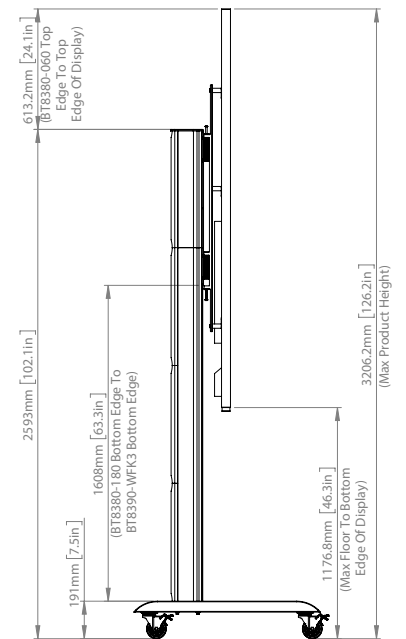

SIDE VIEW

ORDERING INFORMATION

COLOUR	ORDER REF	EAN
Black Base with Black Columns and Rails	BT83LG163-M/BB	5019318307478
Black Base with Silver Columns and Rails	BT83LG163-M/BS	5019318307461

RELATED PRODUCTS

PRODUCT CODE	NAME	DESCRIPTION
BT83LG163-S	Freestanding dvLED Solution	Designed to mount LG 163" All-in-One LED display
BT83LG163-B	Bolt-Down dvLED Solution	Designed to mount LG 163" All-in-One LED display
BT7882	AV Cradle	Attaches directly to columns or rails to house AV and IT hardware
BT7032	Large AV Accessory Shelf	Attaches directly to columns or rails to hold AV equipment

SS-BT83LG163-M-060124