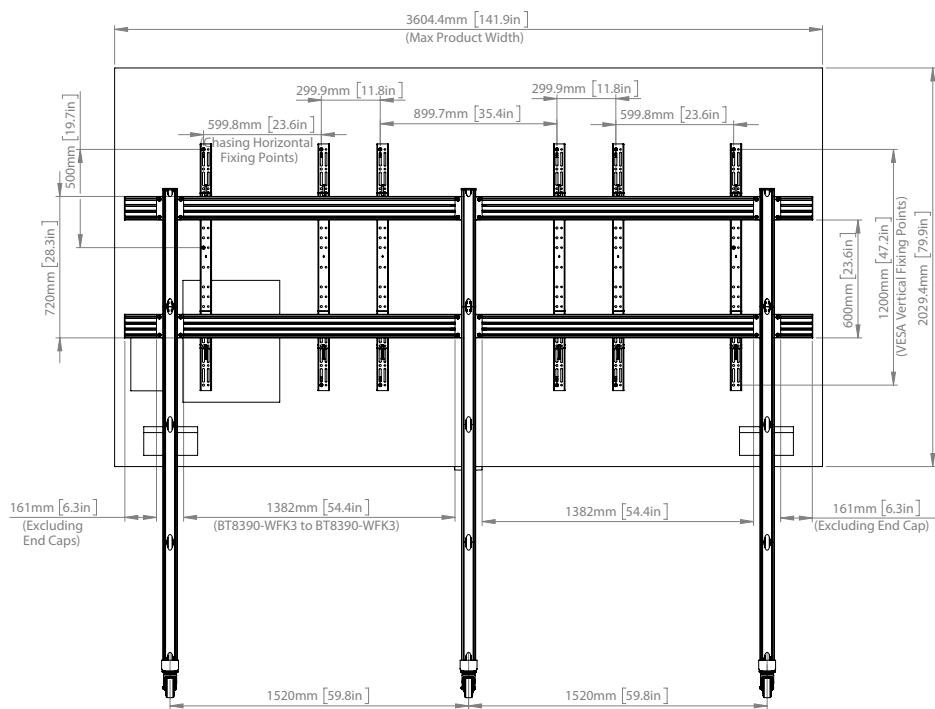

BT83LG163-M

REAR VIEW

SIDE VIEW

ORDERING INFORMATION

COLOUR	ORDER REF	EAN
Black Base with Black Columns and Rails	BT83LG163-M/BB	5019318307478
Black Base with Silver Columns and Rails	BT83LG163-M/BS	5019318307461

RELATED PRODUCTS

PRODUCT CODE	NAME	DESCRIPTION
BT83LG163-S	Freestanding dvLED Solution	Designed to mount LG 163" All-in-One LED display
BT83LG163-B	Bolt-Down dvLED Solution	Designed to mount LG 163" All-in-One LED display
BT7882	AV Cradle	Attaches directly to columns or rails to house AV and IT hardware
BT7032	Large AV Accessory Shelf	Attaches directly to columns or rails to hold AV equipment

SS-BT83LG163-M-060124