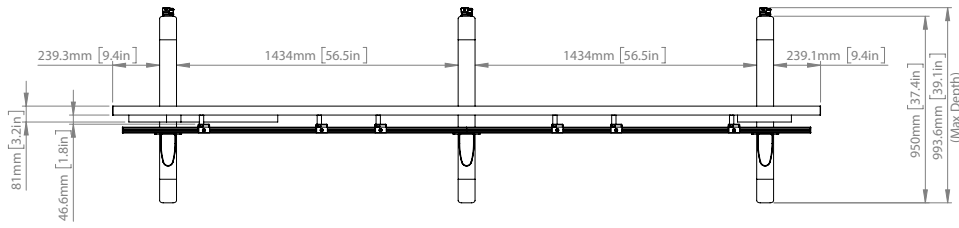

BT83LG163-M

TOP VIEW