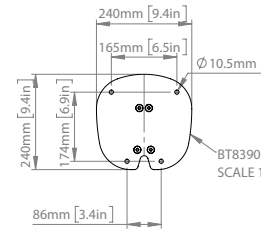

TOP VIEW
BOLT-DOWN BASE