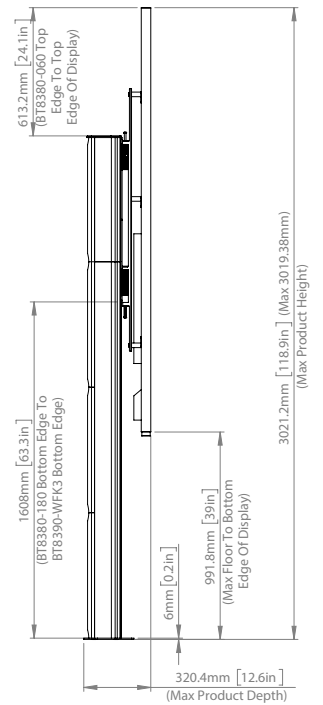

SIDE VIEW

ORDERING INFORMATION

COLOUR	ORDER REF	EAN
Black Base with Black Columns and Rails	BT83LG163-B/BB	5019318307515
Black Base with Silver Columns and Rails	BT83LG163-B/BS	5019318307508

RELATED PRODUCTS

PRODUCT CODE	NAME	DESCRIPTION
BT83LG163-S	Freestanding dvLED Solution	Designed to mount LG 163" All-in-One LED display
BT83LAEC015-M	Mobile dvLED Solution	Designed to mount LG 136" All-in-One LED display
BT7882	AV Cradle	Attaches directly to columns or rails to house AV and IT hardware
BT7032	Large AV Accessory Shelf	Attaches directly to columns or rails to hold AV equipment

SS-BT83LG163-B-060124