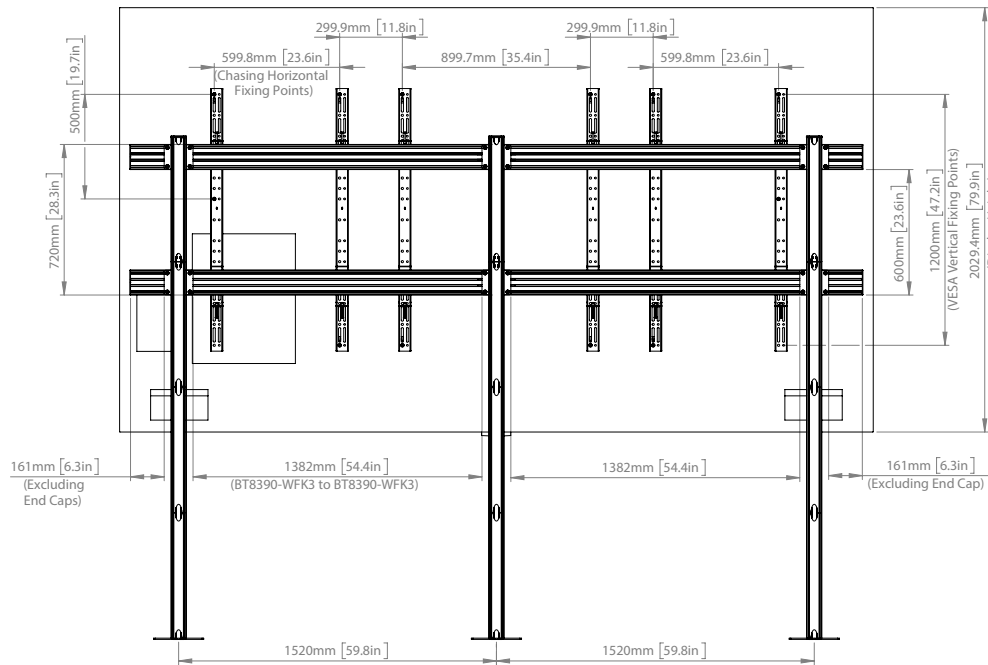

BT83LG163-B

TOP VIEW

REAR VIEW

SIDE VIEW

ORDERING INFORMATION

COLOUR	ORDER REF	EAN
Black Base with Black Columns and Rails	BT83LG163-B/BB	5019318307515
Black Base with Silver Columns and Rails	BT83LG163-B/BS	5019318307508

RELATED PRODUCTS

PRODUCT CODE	NAME	DESCRIPTION
BT83LG163-S	Freestanding dvLED Solution	Designed to mount LG 163" All-in-One LED display
BT83LAEC015-M	Mobile dvLED Solution	Designed to mount LG 136" All-in-One LED display
BT7882	AV Cradle	Attaches directly to columns or rails to house AV and IT hardware
BT7032	Large AV Accessory Shelf	Attaches directly to columns or rails to hold AV equipment

SS-BT83LG163-B-060124