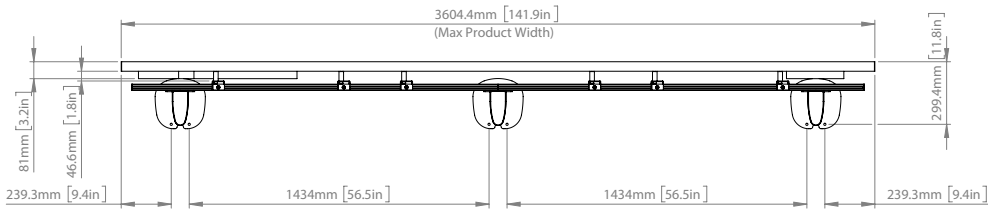

BT83LG163-B

TOP VIEW