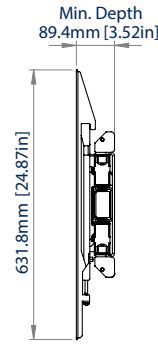

BT8228

**TOP VIEW
FLAT TO WALL**

ORDERING INFORMATION

COLOR	ORDER REF	UPC
Black	BT8228/B	811867031683

RELATED PRODUCTS

PRODUCT CODE	NAME	DESCRIPTION
BTV914	Universal Soundbar Mount	Designed to mount a soundbar directly to your flat screen display
BTV513	Double Arm Wall Mount	Features easy tilt and swivel, ideal for screens up to 55"
BT8226	Double Arm Wall Mount	Features easy tilt and swivel, ideal for screens up to 65"
BT9910	XL Heavy Duty Flat Screen Wall Mount	Designed for screens up to 100"