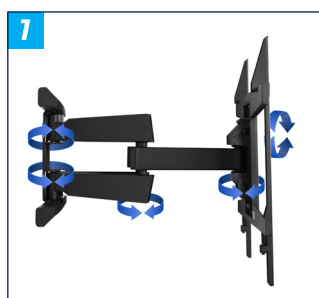

## HEAVY DUTY TWIN CANTILEVER ARM FLAT SCREEN WALL MOUNT

Designed to mount extra-large screens, this heavy-duty twin cantilever arm wall mount features an easy to tilt interface and three swivel points for quick, smooth repositioning of the screen - whether folded flat to the wall or at maximum extension. Featuring cover plates and integrated cable management for a tidy mounting solution, the BT8228 is ideal for both commercial and home installations.

### SPECIFICATIONS

Recommended screen size	<b>65" up to 120"</b>
Max load	<b>276lbs</b>
VESA® compatibility	<b>300 x 200 up to 800 x 600</b>
Tilt	<b>-3°/+15°</b>
Swivel	<b>180°</b>
Distance from wall	Min: <b>3.54"</b> Max: <b>24.72"</b>

### FEATURES

- 1** Easy tool-less tilt and swivel adjustments
  - 2** Slim-line design allows close to the wall installation when folded flat
  - 3** Integrated cable management
  - 4** Attractive cover plates hide fixings
- Suitable for portrait and landscape mounting
  - Screen leveling of up to 2° in either direction
  - Lateral adjustment of the screen once mounted
  - Keyhole mounting and drilling template for a quick and easy installation
  - Safety screws help prevent unauthorized removal of screens
  - Simple 'hook-on' installation with all mounting hardware included

RECOMMENDED MAX SCREEN	MAX LOAD	MAX VESA	POST INSTALL ALIGNMENT	TILT	SWIVEL	QR CODE
120" 305cm	276lbs	800 x 600				