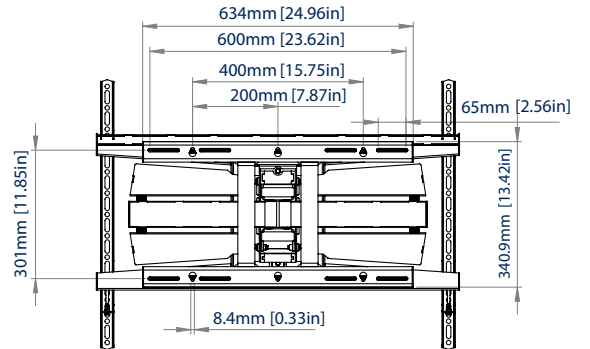

BT8228

**TOP VIEW
FLAT TO WALL**

ORDERING INFORMATION

COLOR	ORDER REF	UPC
Black	BT8228/B	811867031683

RELATED PRODUCTS

PRODUCT CODE	NAME	DESCRIPTION
BTV914	Universal Soundbar Mount	Designed to mount a soundbar directly to your flat screen display
BTV513	Double Arm Wall Mount	Features easy tilt and swivel, ideal for screens up to 55"
BT8226	Double Arm Wall Mount	Features easy tilt and swivel, ideal for screens up to 65"
BT9910	XL Heavy Duty Flat Screen Wall Mount	Designed for screens up to 100"