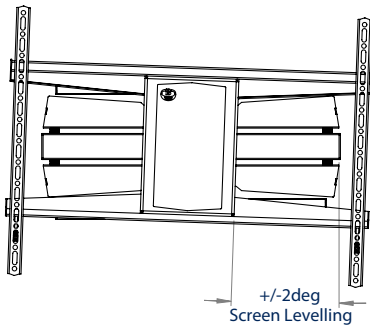

**FRONT VIEW
SCREEN LEVELING**

**TOP VIEW
FLAT TO WALL**

ORDERING INFORMATION

COLOR	ORDER REF	UPC
Black	BT8228/B	811867031683

RELATED PRODUCTS

PRODUCT CODE	NAME	DESCRIPTION
BTV914	Universal Soundbar Mount	Designed to mount a soundbar directly to your flat screen display
BTV513	Double Arm Wall Mount	Features easy tilt and swivel, ideal for screens up to 55"
BT8226	Double Arm Wall Mount	Features easy tilt and swivel, ideal for screens up to 65"
BT9910	XL Heavy Duty Flat Screen Wall Mount	Designed for screens up to 100"