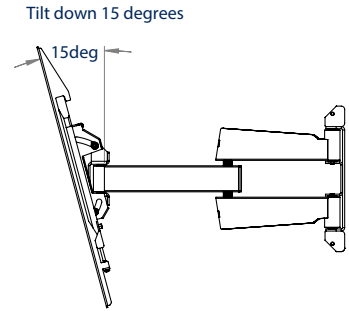

REAR VIEW

**SIDE VIEW
TILT**