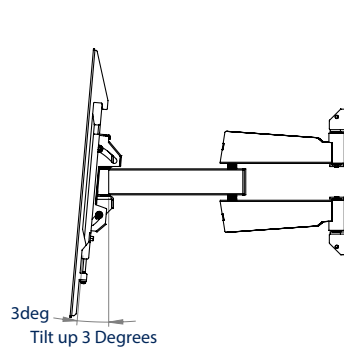

**SIDE VIEW
FLAT TO WALL**

**SIDE VIEW
TILT**

3deg
Tilt up 3 Degrees