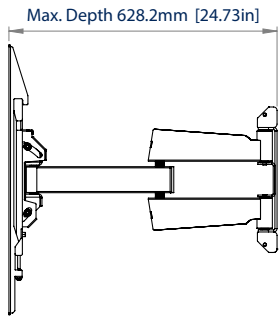

**SIDE VIEW
MAXIMUM EXTENSION**