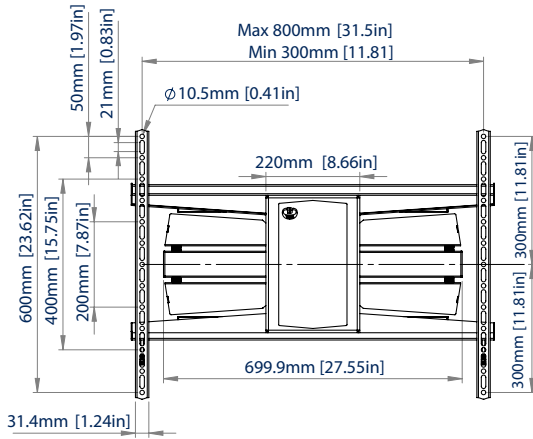

BT8228

FRONT VIEW