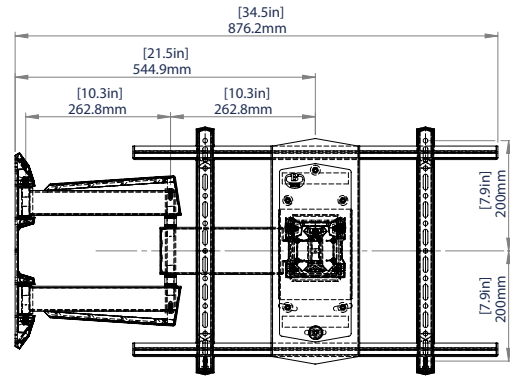

### SPECIFICATIONS

Recommended screen size	<b>32" up to 65"</b>
Max load	<b>77lbs</b>
VESA® compatibility	up to <b>600 x 400</b>
Tilt	<b>+14° /-3°</b>
Swivel	<b>180°</b> at wall & interface, <b>360°</b> at central pivot
Distance from wall	Min: <b>2"</b> Max: <b>22.59"</b>
Color	<b>Black</b>

### FEATURES

- 1 Attractive cover plates included to hide fixings
  - 2 Lateral adjustment of screen once mounted
  - 3 Integrated cable management
  - 4 Screen leveling of up to 3° in either direction
- Easy tilt and swivel adjustments
  - Slim-line design allows close to the wall installation when folded flat
  - Features three swivel points; ideal for corner mounting
  - Tool-less tilt with option to lock in position
  - Keyhole mounting and drilling template for a quick and easy installation
  - Safety screws help prevent unauthorized removal of screens
  - Simple 'hook-on' installation with all mounting hardware included

RECOMMENDED MAX SCREEN	MAX LOAD	MAX VESA	POST INSTALL ALIGNMENT	COLLAR COMPATIBLE	TILT	SWIVEL	QR CODE
65" / 165cm	77lbs	600 x 400	← →	⊕ ⊖	3° / 14°	↺ ↻	

## BT8226

**FRONT VIEW**

**FRONT VIEW WITH ARM  
EXTENDED TO SIDE**

**FRONT VIEW**

**SIDE VIEW - FLAT TO WALL**

**REAR VIEW**

**TOP VIEW - FLAT TO WALL**

**SIDE VIEW  
MAXIMUM EXTENSION**