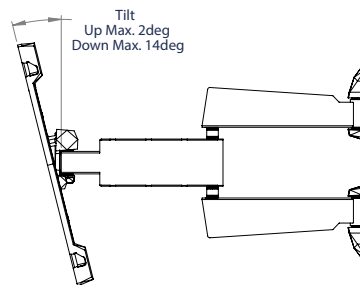

### FEATURES

- 1 Attractive cover plates included to hide fixings
  - 2 Lateral adjustment of screen once mounted
  - 3 Integrated cable management
  - 4 Screen leveling of up to 3° in either direction
- Easy tilt and swivel adjustments
  - Slim-line design allows close to the wall installation when folded flat
  - Features three swivel points; ideal for corner mounting
  - Tool-less tilt with option to lock in position
  - Keyhole mounting and drilling template for a quick and easy installation
  - Safety screws help prevent unauthorized removal of screens
  - Simple 'hook-on' installation with all mounting hardware included

RECOMMENDED MAX SCREEN	MAX LOAD	MAX VESA	POST INSTALL ALIGNMENT	COLLAR COMPATIBLE	TILT	SWIVEL	QR CODE
65" / 165cm	77lbs	600 x 400	← →	⊕ ⊖	3° / 14°	↺ ↻	

## BT8226

**FRONT VIEW**

**FRONT VIEW WITH ARM  
EXTENDED TO SIDE**

**FRONT VIEW**

**SIDE VIEW - FLAT TO WALL**

**REAR VIEW**

**TOP VIEW - FLAT TO WALL**

**SIDE VIEW  
MAXIMUM EXTENSION**