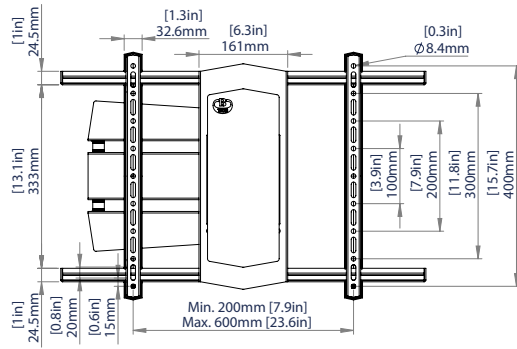

### SPECIFICATIONS

Recommended screen size	<b>32" up to 65"</b>
Max load	<b>77lbs</b>
VESA® compatibility	up to <b>600 x 400</b>
Tilt	<b>+14° /-3°</b>
Swivel	<b>180°</b> at wall & interface, <b>360°</b> at central pivot
Distance from wall	Min: <b>2"</b> Max: <b>22.59"</b>
Color	<b>Black</b>

### FEATURES

- 1 Attractive cover plates included to hide fixings
  - 2 Lateral adjustment of screen once mounted
  - 3 Integrated cable management
  - 4 Screen leveling of up to 3° in either direction
- Easy tilt and swivel adjustments
  - Slim-line design allows close to the wall installation when folded flat
  - Features three swivel points; ideal for corner mounting
  - Tool-less tilt with option to lock in position
  - Keyhole mounting and drilling template for a quick and easy installation
  - Safety screws help prevent unauthorized removal of screens
  - Simple 'hook-on' installation with all mounting hardware included

RECOMMENDED MAX SCREEN	MAX LOAD	MAX VESA	POST INSTALL ALIGNMENT	COLLAR COMPATIBLE	TILT	SWIVEL	QR CODE
65" / 165cm	77lbs	600 x 400	← →	⊕ ⊖	3° / 14°	↺ ↻	

## BT8226

**FRONT VIEW**

**FRONT VIEW WITH ARM  
EXTENDED TO SIDE**

**FRONT VIEW**

**SIDE VIEW - FLAT TO WALL**

**REAR VIEW**

**TOP VIEW - FLAT TO WALL**

**SIDE VIEW  
MAXIMUM EXTENSION**