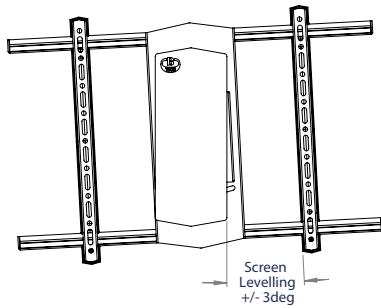

### SPECIFICATIONS

Recommended screen size	<b>32" up to 65"</b>
Max load	<b>77lbs</b>
VESA® compatibility	up to <b>600 x 400</b>
Tilt	<b>+14° /-3°</b>
Swivel	<b>180°</b> at wall & interface, <b>360°</b> at central pivot
Distance from wall	Min: <b>2"</b> Max: <b>22.59"</b>
Color	<b>Black</b>

### FEATURES

- 1 Attractive cover plates included to hide fixings
  - 2 Lateral adjustment of screen once mounted
  - 3 Integrated cable management
  - 4 Screen leveling of up to 3° in either direction
- Easy tilt and swivel adjustments
  - Slim-line design allows close to the wall installation when folded flat
  - Features three swivel points; ideal for corner mounting
  - Tool-less tilt with option to lock in position
  - Keyhole mounting and drilling template for a quick and easy installation
  - Safety screws help prevent unauthorized removal of screens
  - Simple 'hook-on' installation with all mounting hardware included

RECOMMENDED MAX SCREEN	MAX LOAD	MAX VESA	POST INSTALL ALIGNMENT	COLLAR COMPATIBLE	TILT	SWIVEL	QR CODE
65" / 165cm	77lbs	600 x 400	← →	⊕ ⊖	3° / 14°	↺ ↻	

## BT8226

**FRONT VIEW**

**FRONT VIEW WITH ARM  
EXTENDED TO SIDE**

**FRONT VIEW**

**SIDE VIEW - FLAT TO WALL**

**REAR VIEW**

**TOP VIEW - FLAT TO WALL**

**SIDE VIEW  
MAXIMUM EXTENSION**