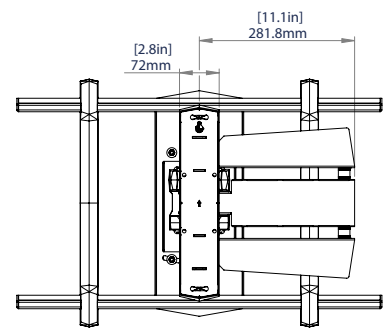

### SPECIFICATIONS

Recommended screen size	<b>32" up to 65"</b>
Max load	<b>77lbs</b>
VESA® compatibility	up to <b>600 x 400</b>
Tilt	<b>+14° /-3°</b>
Swivel	<b>180°</b> at wall & interface, <b>360°</b> at central pivot
Distance from wall	Min: <b>2"</b> Max: <b>22.59"</b>
Color	<b>Black</b>

RECOMMENDED MAX SCREEN	MAX LOAD	MAX VESA	POST INSTALL ALIGNMENT	COLLAR COMPATIBLE	TILT	SWIVEL	QR CODE
65" / 165cm	77lbs	600 x 400	← →	⊕ ⊖	3° / 14°	↺ ↻	

## BT8226

**FRONT VIEW**

**FRONT VIEW WITH ARM  
EXTENDED TO SIDE**

**FRONT VIEW**

**SIDE VIEW - FLAT TO WALL**

**REAR VIEW**

**TOP VIEW - FLAT TO WALL**

**SIDE VIEW  
MAXIMUM EXTENSION**

**WALL  
PLATE**