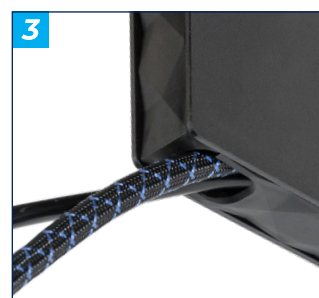

## DOUBLE ARM FLAT SCREEN WALL MOUNT WITH TILT & SWIVEL

Designed to mount medium to large sized screens, this universal double arm wall mount features an easy to tilt interface and three swivel points, for a quick, smooth repositioning of the screen - whether folded flat to the wall (at a depth of just 2") or at maximum extension. Cover plates and integrated cable management help hide all fixings for a neat and tidy mounting solution, ideal for both commercial and home installations.

### SPECIFICATIONS

Recommended screen size	<b>32" up to 65"</b>
Max load	<b>77lbs</b>
VESA® compatibility	up to <b>600 x 400</b>
Tilt	<b>+14° /-3°</b>
Swivel	<b>180°</b> at wall & interface, <b>360°</b> at central pivot
Distance from wall	Min: <b>2"</b> Max: <b>22.59"</b>
Color	<b>Black</b>

### FEATURES

- 1 Attractive cover plates included to hide fixings
  - 2 Lateral adjustment of screen once mounted
  - 3 Integrated cable management
  - 4 Screen leveling of up to 3° in either direction
- Easy tilt and swivel adjustments
  - Slim-line design allows close to the wall installation when folded flat
  - Features three swivel points; ideal for corner mounting
  - Tool-less tilt with option to lock in position
  - Keyhole mounting and drilling template for a quick and easy installation
  - Safety screws help prevent unauthorized removal of screens
  - Simple 'hook-on' installation with all mounting hardware included

RECOMMENDED MAX SCREEN	MAX LOAD	MAX VESA	POST INSTALL ALIGNMENT	COLLAR COMPATIBLE	TILT	SWIVEL	QR CODE
65" / 165cm	77lbs	600 x 400	← →	⊕ ⊖	3° / 14°	↺ ↻	