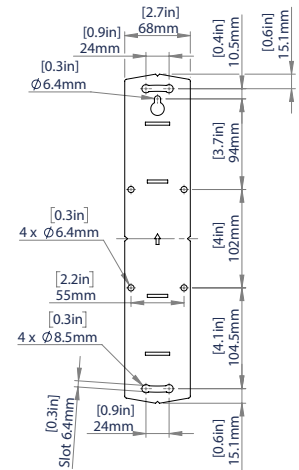

### SPECIFICATIONS

Recommended screen size	<b>32" up to 65"</b>
Max load	<b>77lbs</b>
VESA® compatibility	up to <b>600 x 400</b>
Tilt	<b>+14° /-3°</b>
Swivel	<b>180°</b> at wall & interface, <b>360°</b> at central pivot
Distance from wall	Min: <b>2"</b> Max: <b>22.59"</b>
Color	<b>Black</b>

RECOMMENDED MAX SCREEN	MAX LOAD	MAX VESA	POST INSTALL ALIGNMENT	COLLAR COMPATIBLE	TILT	SWIVEL	QR CODE
65" / 165cm	77lbs	600 x 400	← →	⊕ ⊖	3° / 14°	↺ ↻	

## BT8226

**FRONT VIEW**

**FRONT VIEW WITH ARM  
EXTENDED TO SIDE**

**FRONT VIEW**

**SIDE VIEW - FLAT TO WALL**

**REAR VIEW**

**TOP VIEW - FLAT TO WALL**

**SIDE VIEW  
MAXIMUM EXTENSION**