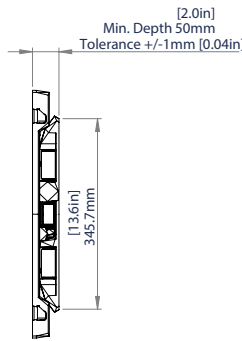

### SPECIFICATIONS

Recommended screen size	<b>32" up to 65"</b>
Max load	<b>77lbs</b>
VESA® compatibility	up to <b>600 x 400</b>
Tilt	<b>+14° /-3°</b>
Swivel	<b>180°</b> at wall & interface, <b>360°</b> at central pivot
Distance from wall	Min: <b>2"</b> Max: <b>22.59"</b>
Color	<b>Black</b>

RECOMMENDED MAX SCREEN	MAX LOAD	MAX VESA	POST INSTALL ALIGNMENT	COLLAR COMPATIBLE	TILT	SWIVEL	QR CODE
65" / 165cm	77lbs	600 x 400	← →	⊕ ⊖	3° / 14°	↺ ↻	

## BT8226

**FRONT VIEW**

**FRONT VIEW WITH ARM  
EXTENDED TO SIDE**

**FRONT VIEW**

**SIDE VIEW - FLAT TO WALL**

**REAR VIEW**

**TOP VIEW - FLAT TO WALL**

**SIDE VIEW  
MAXIMUM EXTENSION**