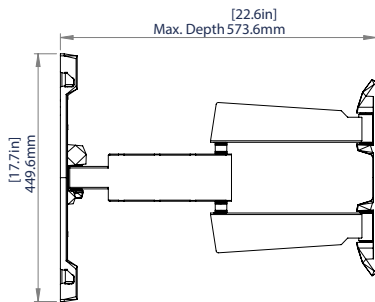

### SPECIFICATIONS

Recommended screen size	<b>32" up to 65"</b>
Max load	<b>77lbs</b>
VESA® compatibility	up to <b>600 x 400</b>
Tilt	<b>+14° /-3°</b>
Swivel	<b>180°</b> at wall & interface, <b>360°</b> at central pivot
Distance from wall	Min: <b>2"</b> Max: <b>22.59"</b>
Color	<b>Black</b>

RECOMMENDED MAX SCREEN	MAX LOAD	MAX VESA	POST INSTALL ALIGNMENT	COLLAR COMPATIBLE	TILT	SWIVEL	QR CODE
65" / 165cm	77lbs	600 x 400	← →	⊕ ⊖	3° / 14°	↺ ↻	

## BT8226

**FRONT VIEW**

**FRONT VIEW WITH ARM  
EXTENDED TO SIDE**

**FRONT VIEW**

**SIDE VIEW - FLAT TO WALL**

**REAR VIEW**

**TOP VIEW - FLAT TO WALL**

**SIDE VIEW  
MAXIMUM EXTENSION**