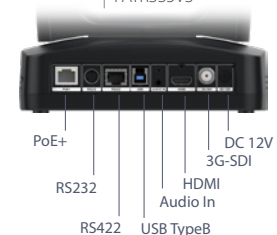

I/O Interface	Video Output	3G-SDI, HDMI, IP, USB
	Audio Output	3G-SDI, HDMI, IP, USB
	Audio Input	MIC in/Line in
	Baud Rate	2400, 4800, 9600, 38400
	Control Interface	RS-232/RS-422/Ethernet
	Control Protocol	VISCA/PELCO-D (RS232/RS422/IP), CGI (IP)
	Network Interface	10/100/1000 Base - T
	USB	3.0
	POE+	PoE+ (IEEE802.3at)
	Power Requirements	12V
USB	Connector	USB3.0 (typeB)
	Video Format	MJPG
	Resolution (Max)	2160P
Audio	Video Class	UVC 1.1
	Audio Class	UAC 1.0
	Channel	2ch (stereo)
System	Codec	AAC-LC(48K)
	Sample Rate	48Khz
	IR Remote Control	Yes
Tally	Yes	
Kensington Lock	Yes	
Power Consumption	18W	
Operating Temperature	0°C ~ +40°C	
Operating Humidity	20%~80%	
Storage Temperature	-20°C ~ +60°C	
Storage Humidity	20% ~ 95%	
Dimensions	W180*D145*H192mm	
Net Weight	2.0 kg (+/-0.1) (4.4 lbs)	
Application	Indoor	
Accessory	Remote control, 12V power adapter, power cable, Din8 to D-Sub9 cable, RS232 in/out cable, ceiling mount(x2), M2x4mm screw(x3), M3x4mm screw(x3), cable fixing plates, cable ties(x4), drilling paper, quick guide.	
Optional Accessories	Wall mount, Camera Controller(CL01)	
Warranty	Camera	5 Years
	Accessories	1 Year
Tracking	Mode	Presenter, Zone, Hybrid, Gesture Control
	NDI	Support on N model only
Ordering Info	Part Number	PATR335V3

AVer Information Inc. Americas
44061 Nobel Drive, Fremont, CA 94538
Toll free 1.877.528.7824 T 408.263.3828 F 408.263.8132

©2024 AVer Information Inc. All rights reserved.
All brands and logos are trademarks of their respective companies. Specifications subject to change without notice

pro.averusa.com