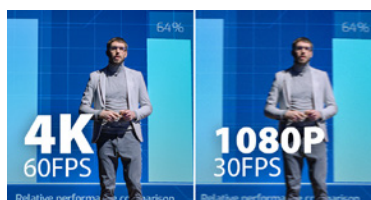

## Hybrid Mode

- Camera auto switch between Presenter vs Zone mode
- Combines the best features of Presenter and Zone mode
- Flexibility of tracking presenter freely or fixed content

## 4K 60 FPS

The TR335 can stream in 4K at 60 fps through HDMI, USB, and IP outputs. With simplified setups and without the hassle of tangled cables, you can seamlessly utilize multiple devices at once to create smooth video streams.