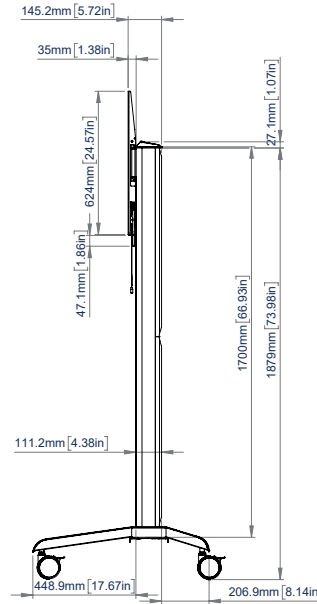

BT8564

SIDE VIEW

REAR VIEW

TOP VIEW

ORDERING INFORMATION

COLOUR	ORDER REF	EAN
Black	BT8564/BB V2	5019318301810

RELATED PRODUCTS

PRODUCT CODE	NAME	DESCRIPTION
BT7032	Large AV Accessory Shelf	500 x 380mm AV Shelf can be fitted to BT8564 using x2 BT7841 Collars
BT7033	AV Accessory Shelf	300 x 300mm AV Shelf can be fitted to BT8564 using x1 BT7841 Collar
BT7863	Small AV Accessory Shelf	Mounts directly to rails & columns or to B-Tech collars for pole mounting
BT8562	Universal Flat Screen Trolley	Mobile Mounting solutions designed for screens up to 75"

SS-BT8564-V2-060124