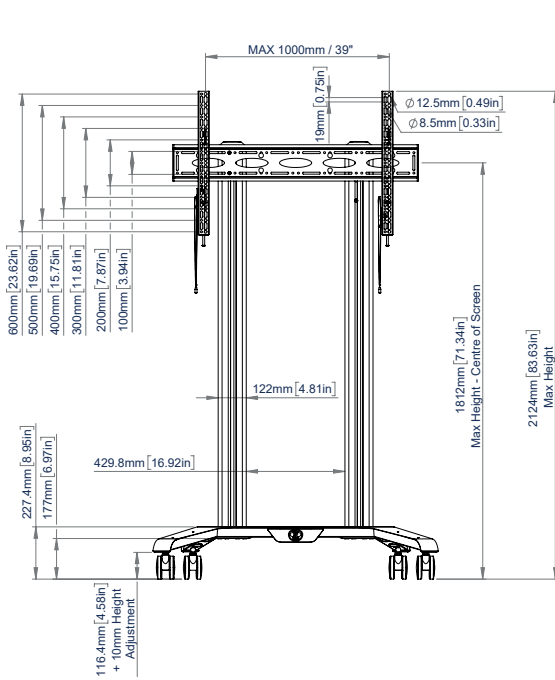

BT8564

FRONT VIEW