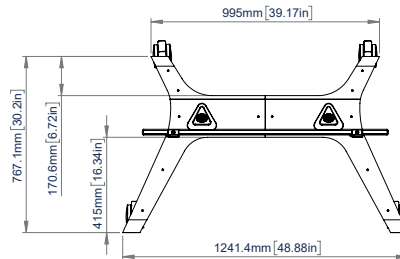

TOP VIEW

ORDERING INFORMATION

COLOUR	ORDER REF	EAN
Black	BT8564/BB V2	5019318301810

RELATED PRODUCTS

PRODUCT CODE	NAME	DESCRIPTION
BT7032	Large AV Accessory Shelf	500 x 380mm AV Shelf can be fitted to BT8564 using x2 BT7841 Collars
BT7033	AV Accessory Shelf	300 x 300mm AV Shelf can be fitted to BT8564 using x1 BT7841 Collar
BT7863	Small AV Accessory Shelf	Mounts directly to rails & columns or to B-Tech collars for pole mounting
BT8562	Universal Flat Screen Trolley	Mobile Mounting solutions designed for screens up to 75"

SS-BT8564-V2-060124