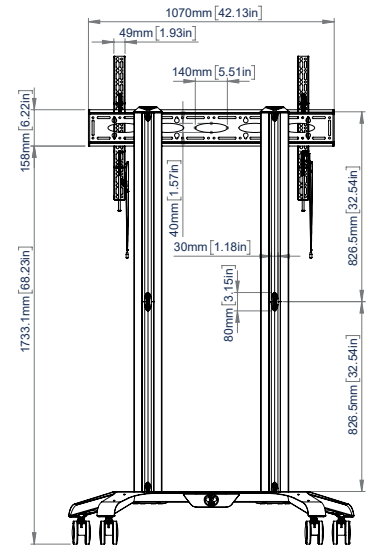

BT8564

SIDE VIEW

REAR VIEW

TOP VIEW

ORDERING INFORMATION

COLOUR	ORDER REF	EAN
Black	BT8564/BB V2	5019318301810

RELATED PRODUCTS

PRODUCT CODE	NAME	DESCRIPTION
BT7032	Large AV Accessory Shelf	500 x 380mm AV Shelf can be fitted to BT8564 using x2 BT7841 Collars
BT7033	AV Accessory Shelf	300 x 300mm AV Shelf can be fitted to BT8564 using x1 BT7841 Collar
BT7863	Small AV Accessory Shelf	Mounts directly to rails & columns or to B-Tech collars for pole mounting
BT8562	Universal Flat Screen Trolley	Mobile Mounting solutions designed for screens up to 75"

SS-BT8564-V2-060124