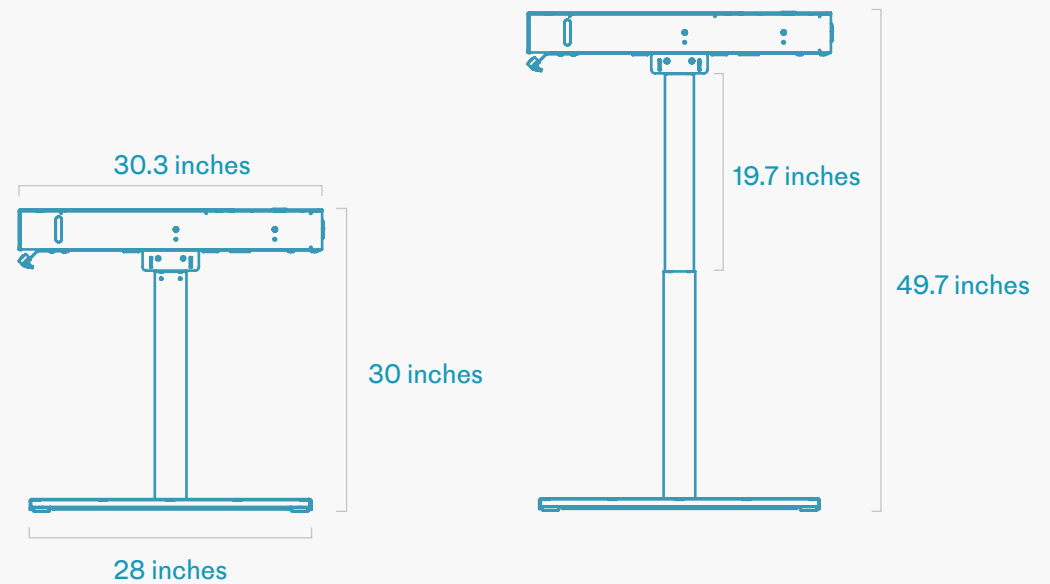

Heckler

H920C Heckler Lectern 4U

Heckler

H920C Heckler Lectern 4U

Heckler

H920C Heckler Lectern 4U

Heckler

Specifications

SKU	H920C-WT H920C-BG	Material	Powder coated Steel Powder coated Aluminum Stainless Steel Bioplastics
Color	White. Black Grey. Custom colors available. 16-unit MOQ.	In the Box	Lectern 4U Main Body Lectern 4U Sit/Stand Lifting Columns Lectern 4U Sit/Stand Feet Lectern 4U Sit/Stand Control Components
Shipping Dimension	41.2 x 48.2 x 7.2 inches (1047 x 1225 x 183 mm)		
Shipping Weight	101 lbs (46 kg)		
Warranty	Lectern 4U Main Body - 2 years Lectern 4U Sit/Stand Lifting Columns - 5 years Lectern 4U Sit/Stand Control Components - 5 years		
Country of Origin	US		
Height Adjustable Range	19.7 inches (30in to 49.7in AFF)		
Maximum Load Capacity	250 lb.		

Heckler

Drawing

Heckler Lectern is meticulously designed to meet ADA standards, ensuring optimal knee clearance, accessible chair positioning, appropriate desktop height, and convenient reach requirements. This commitment to inclusivity and ergonomic design makes it an ideal choice for diverse environments, catering to the needs of all users.