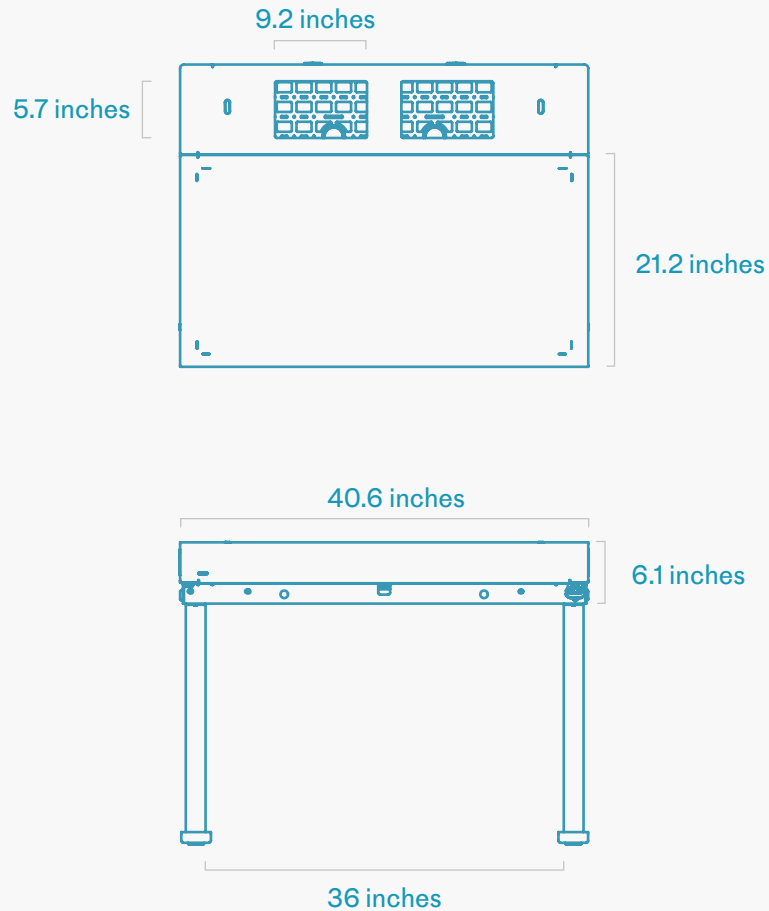

Heckler

Drawing

Heckler Lectern is meticulously designed to meet ADA standards, ensuring optimal knee clearance, accessible chair positioning, appropriate desktop height, and convenient reach requirements. This commitment to inclusivity and ergonomic design makes it an ideal choice for diverse environments, catering to the needs of all users.