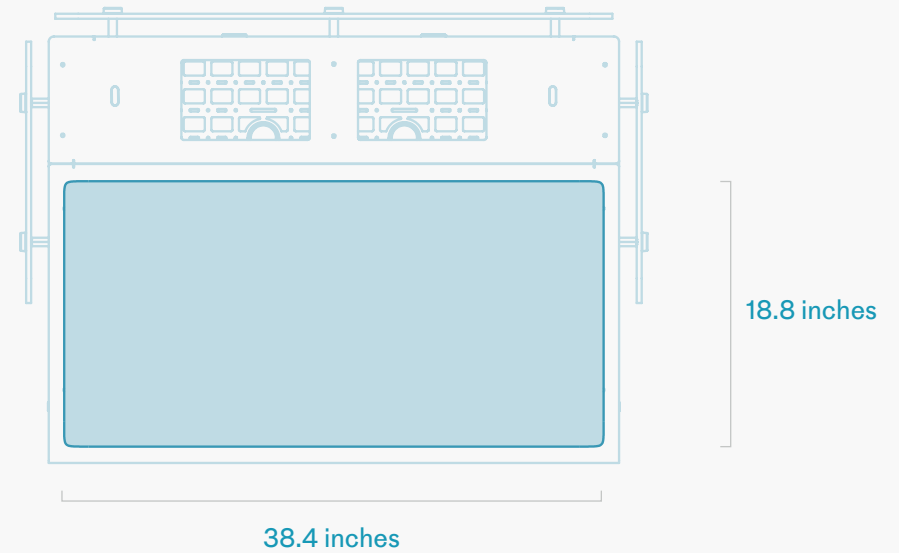

H902-4179

Smokey
Blue

H902-4003

Walnut

Heckler

Specifications

SKU	H922
Product Dimension	38.4 x 18.8 x 0.1 inches (976 x 477 x 2 mm)
Product Weight	1 lbs (0.5 kg)
Shipping Dimension	6.5 x 6.5 x 20 inches (165 x 165 x 508 mm)
Shipping Weight	3 lbs (1.4 kg)
Warranty	2 years
Country of Origin	US
Material	Linoleum
In the Box	Desk Pad Application Tool