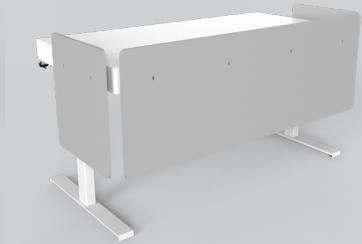

Heckler

Modular Modesty Panels

Modesty Panel Set
for Heckler Lectern 6U
H901

Heckler

Heckler

Heckler Lecterns redefines the concept of modern lecterns, teaching desks, and podiums, presenting a fresh and contemporary image. The design features elegantly suspended modesty panels, seamlessly integrated with the lectern's sleek frame. This innovative approach results in an airy, open look, enhancing the aesthetic appeal of any educational or professional setting.

Features

Available in four laminate finishes and frosted cast acrylic to complement the design of your learning spaces.

Each Modesty Panel is easily installed by one person in seconds - without tools.

Modesty panel sets are modular and sold separately from the Heckler Lectern to enable customization and last-mile installation.

Heckler

Material options

H901-FT
Frosted Cast Acrylic

H921-SL-7054
Wild Cherry Laminate

H901-SL-7909
Fusion Maple Laminate

H921-SL-D92
Dove Grey Laminate

H901-SL-1595
Black Laminate

H901-SL-7928
Castle Oak Laminate

Heckler

Optional, full-color logo
customizations are available.

H901 Modesty Panel Set for Heckler Lectern 6U

Heckler

Specifications

SKU	H901-FT H901-SL-1595 H901-SL-D92 H901-SL-7909 H901-SL-7928 H921-SL-7054
Product Dimension	58.3 x 21 x 0.4 inches (1480 x 533 x 9 mm) 18.5 x 21 x 0.4 inches (470 x 533 x 9 mm)
Product Weight	31 lbs (14 kg)
Shipping Dimension	62 x 26 x 2 inches (1575 x 660 x 51 mm)
Shipping Weight	37 lbs (16.8 kg)
Warranty	2 years
Country of Origin	US
Material	Frosted Cast Acrylic Wilsonart High Pressure Laminate over MDF substrate
In the Box	Two Side Modesty Panels One Front Modesty Panel *Modesty Panel mounting hardware and spacers are provided with H900C Heckler Lectern 6U