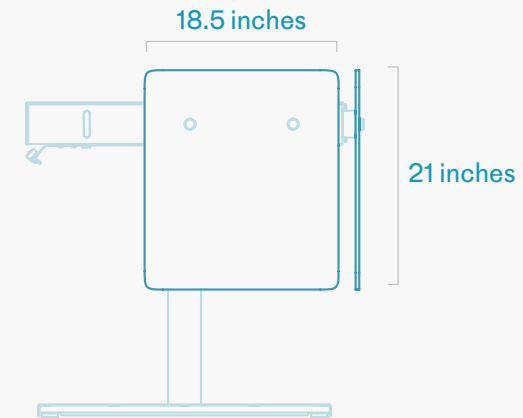

Heckler

Optional, full-color logo
customizations are available.

H901 Modesty Panel Set for Heckler Lectern 6U

Heckler

Specifications

SKU	H901-FT H901-SL-1595 H901-SL-D92 H901-SL-7909 H901-SL-7928 H921-SL-7054
Product Dimension	58.3 x 21 x 0.4 inches (1480 x 533 x 9 mm) 18.5 x 21 x 0.4 inches (470 x 533 x 9 mm)
Product Weight	31 lbs (14 kg)
Shipping Dimension	62 x 26 x 2 inches (1575 x 660 x 51 mm)
Shipping Weight	37 lbs (16.8 kg)
Warranty	2 years
Country of Origin	US
Material	Frosted Cast Acrylic Wilsonart High Pressure Laminate over MDF substrate
In the Box	Two Side Modesty Panels One Front Modesty Panel *Modesty Panel mounting hardware and spacers are provided with H900C Heckler Lectern 6U