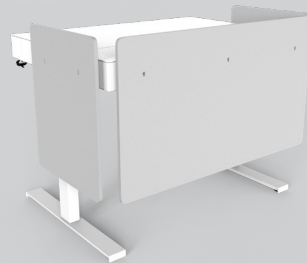

Heckler

Material options

H921-SL-7054
Wild Cherry Laminate

H921-SL-7928
Castle Oak Laminate