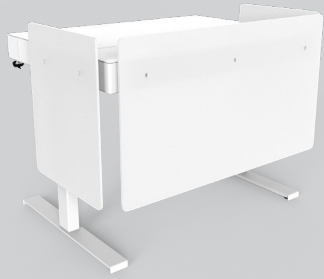

Heckler

The Modern Modesty Panel

Modesty Panel Set
for Heckler Lectern 4U
H921

Heckler

Heckler

Heckler

Heckler Lecterns redefines the concept of modern lecterns, teaching desks, and podiums, presenting a fresh and contemporary image. The design features elegantly suspended modesty panels, seamlessly integrated with the lectern's sleek frame. This innovative approach results in an airy, open look, enhancing the aesthetic appeal of any educational or professional setting.

Features

Available in four laminate finishes and frosted cast acrylic to complement the design of your learning spaces.

Each Modesty Panel is easily installed by one person in seconds - without tools.

Modesty panel sets are modular and sold separately from the Heckler Lectern to enable customization and last-mile installation.

The front panel can be customized with full-color emblems and logos.

In addition to our standard laminate selections, you may specify your organization's Wilsonart standard laminate.

Heckler

Material options

H921 Modesty Panel Set for Heckler Lectern 4U

Heckler

Specifications

SKU	H921-FT H921-SL-1595 H921-SL-D92 H921-SL-7909 H921-SL-7928 H921-SL-7054
Product Dimension	39.7 x 23 x 0.4 inches (1008 x 584 x 9 mm) 18.5 x 23 x 0.4 inches (470 x 584 x 9 mm)
Product Weight	30 lbs (13.6 kg)
Shipping Dimension	44 x 28 x 5 inches (1118 x 711 x 127 mm)
Shipping Weight	41 lbs (18.6 kg)
Warranty	2 years
Country of Origin	US
Material	Frosted Cast Acrylic Wilsonart High Pressure Laminate over MDF substrate
In the Box	Two Side Modesty Panels One Front Modesty Panel *Modesty Panel mounting hardware and spacers are provided with H920C Heckler Lectern