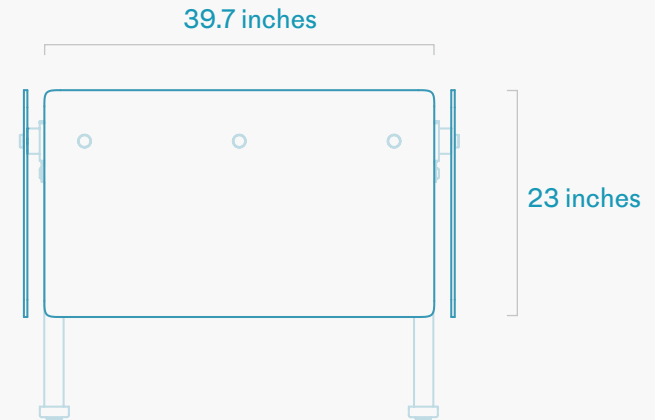

H921 Modesty Panel Set for Heckler Lectern 4U

Heckler

Specifications

SKU	H921-FT H921-SL-1595 H921-SL-D92 H921-SL-7909 H921-SL-7928 H921-SL-7054
Product Dimension	39.7 x 23 x 0.4 inches (1008 x 584 x 9 mm) 18.5 x 23 x 0.4 inches (470 x 584 x 9 mm)
Product Weight	30 lbs (13.6 kg)
Shipping Dimension	44 x 28 x 5 inches (1118 x 711 x 127 mm)
Shipping Weight	41 lbs (18.6 kg)
Warranty	2 years
Country of Origin	US
Material	Frosted Cast Acrylic Wilsonart High Pressure Laminate over MDF substrate
In the Box	Two Side Modesty Panels One Front Modesty Panel *Modesty Panel mounting hardware and spacers are provided with H920C Heckler Lectern