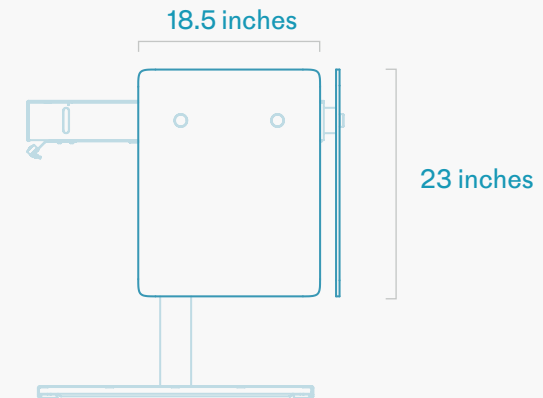

H921 Modesty Panel Set for Heckler Lectern 4U

Heckler

Specifications

SKU	H921-FT H921-SL-1595 H921-SL-D92 H921-SL-7909 H921-SL-7928 H921-SL-7054
Product Dimension	39.7 x 23 x 0.4 inches (1008 x 584 x 9 mm) 18.5 x 23 x 0.4 inches (470 x 584 x 9 mm)
Product Weight	30 lbs (13.6 kg)
Shipping Dimension	44 x 28 x 5 inches (1118 x 711 x 127 mm)
Shipping Weight	41 lbs (18.6 kg)
Warranty	2 years
Country of Origin	US
Material	Frosted Cast Acrylic Wilsonart High Pressure Laminate over MDF substrate
In the Box	Two Side Modesty Panels One Front Modesty Panel *Modesty Panel mounting hardware and spacers are provided with H920C Heckler Lectern