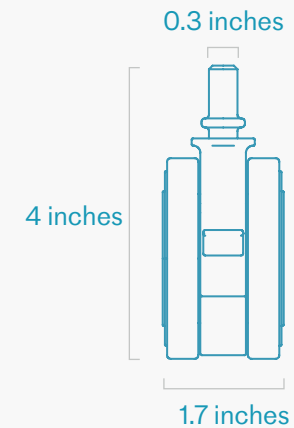

Twice the load rating of typical casters.

Locking wheels.

Threaded stem installation.

Heckler

Specifications

SKU	H904
Product Dimension	3.2 x 4 x 1.7 inches (81 x 102 x 43 mm)
Product Weight	1.5 lbs (0.7 kg)
Shipping Dimension	9 x 6.5 x 2.5 inches (559 x 508 x 356 mm)
Shipping Weight	2 lbs (0.9 kg)
Warranty	5 years
Country of Origin	US
Thread Size	M8X1.25 Thread
Wheel Size	70mm (2.8in)
Maximum Weight Load	150 lbs (67.5kg) per caster 600 lbs (270kg) total
Material	Plastic Steel
In the Box	Four Casters Assembly Wrench