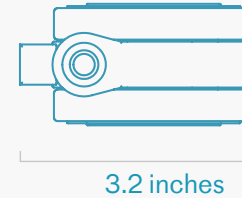

Twice the load rating of typical casters.

Locking wheels.

Threaded stem installation.

Heckler

Specifications

SKU	H904
Product Dimension	3.2 x 4 x 1.7 inches (81 x 102 x 43 mm)
Product Weight	1.5 lbs (0.7 kg)
Shipping Dimension	9 x 6.5 x 2.5 inches (559 x 508 x 356 mm)
Shipping Weight	2 lbs (0.9 kg)
Warranty	5 years
Country of Origin	US
Thread Size	M8X1.25 Thread
Wheel Size	70mm (2.8in)
Maximum Weight Load	150 lbs (67.5kg) per caster 600 lbs (270kg) total
Material	Plastic Steel
In the Box	Four Casters Assembly Wrench