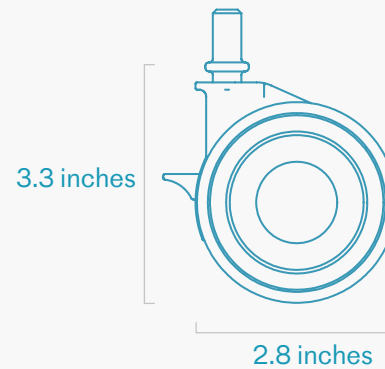

Heckler

Unlock Mobility

Casters
for Heckler Lectern
H904

Heckler

Heckler

Add some mobility to Heckler Lectern to enable instructors adapt their active learning environments.

Features

One high-precision chrome steel radial ball bearing per caster provides exceptionally smooth operation.

Twice the load rating of typical casters.

Locking wheels.

Threaded stem installation.

Heckler

Specifications

SKU	H904
Product Dimension	3.2 x 4 x 1.7 inches (81 x 102 x 43 mm)
Product Weight	1.5 lbs (0.7 kg)
Shipping Dimension	9 x 6.5 x 2.5 inches (559 x 508 x 356 mm)
Shipping Weight	2 lbs (0.9 kg)
Warranty	5 years
Country of Origin	US
Thread Size	M8X1.25 Thread
Wheel Size	70mm (2.8in)
Maximum Weight Load	150 lbs (67.5kg) per caster 600 lbs (270kg) total
Material	Plastic Steel
In the Box	Four Casters Assembly Wrench