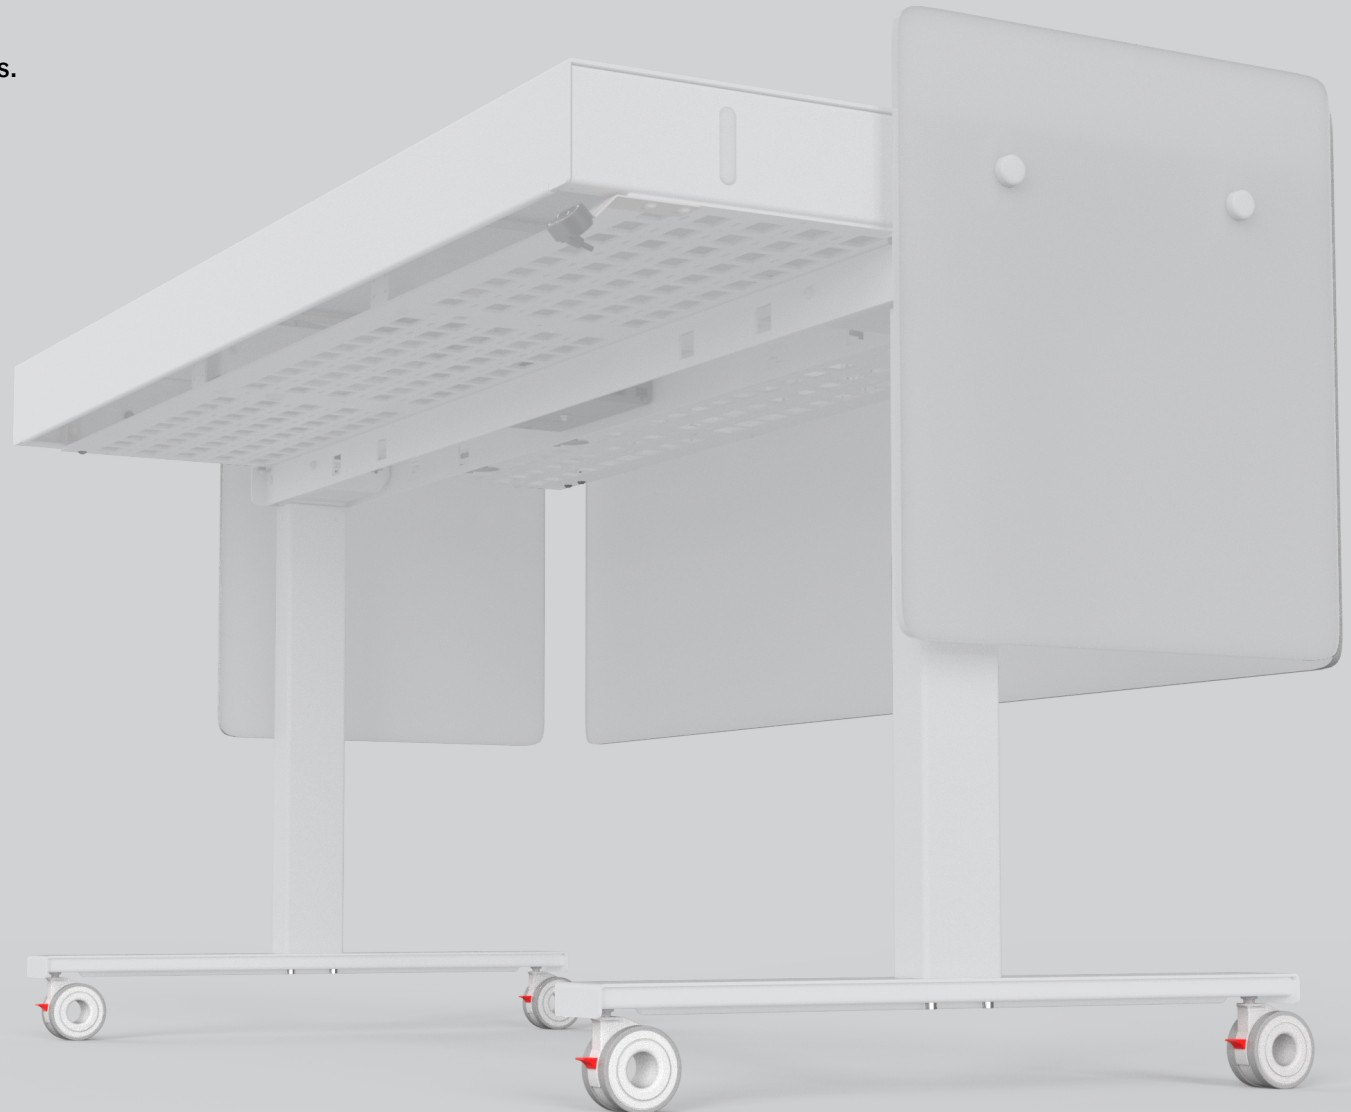

Heckler

Unlock Mobility

Casters
for Heckler Lectern
H904

Heckler

Heckler

Add some mobility to Heckler Lectern to enable instructors adapt their active learning environments.

Features

One high-precision chrome steel radial ball bearing per caster provides exceptionally smooth operation.

Twice the load rating of typical casters.

Locking wheels.

Threaded stem installation.

Heckler

Specifications

SKU	H904
Product Dimension	3.2 x 4 x 1.7 inches (81 x 102 x 43 mm)
Product Weight	1.5 lbs (0.7 kg)
Shipping Dimension	9 x 6.5 x 2.5 inches (559 x 508 x 356 mm)
Shipping Weight	2 lbs (0.9 kg)
Warranty	5 years
Country of Origin	US
Thread Size	M8X1.25 Thread
Wheel Size	70mm (2.8in)
Maximum Weight Load	150 lbs (67.5kg) per caster 600 lbs (270kg) total
Material	Plastic Steel
In the Box	Four Casters Assembly Wrench