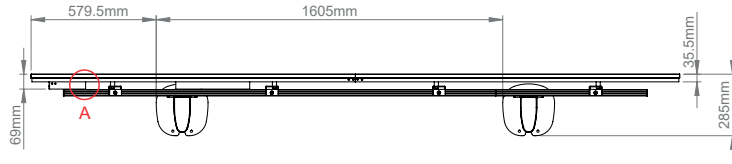

BT83LAEC015-B

TOP VIEW