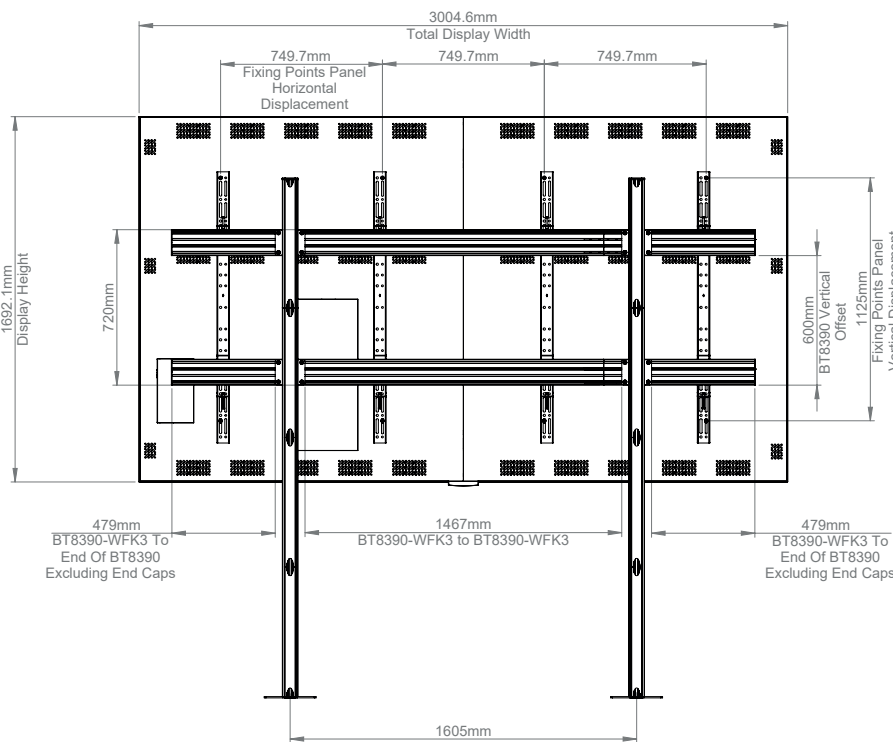

BT83LAEC015-B

REAR VIEW

ORDERING INFORMATION

COLOUR	ORDER REF	EAN
Black Base with Black Columns and Rails	BT83LAEC015-B/BB	5019318304873
Black Base with Silver Columns and Rails	BT83LAEC015-B/BS	5019318304880

RELATED PRODUCTS

PRODUCT CODE	NAME	DESCRIPTION
BT83LAEC015-S	Freestanding dvLED Solution	Designed to mount LG 136" All-in-One LED display
BT83LAEC015-M	Mobile dvLED Solution	Designed to mount LG 136" All-in-One LED display
BT7882	AV Cradle	Attaches directly to columns or rails to house AV and IT hardware
BT7032	Large AV Accessory Shelf	Attaches directly to columns or rails to hold AV equipment

SS-BT83LAEC015-B-060124