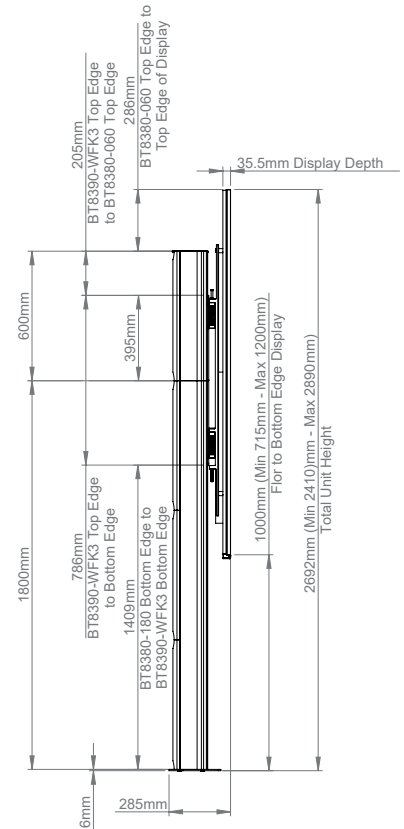

SIDE VIEW

ORDERING INFORMATION

COLOUR	ORDER REF	EAN
Black Base with Black Columns and Rails	BT83LAEC015-B/BB	5019318304873
Black Base with Silver Columns and Rails	BT83LAEC015-B/BS	5019318304880

RELATED PRODUCTS

PRODUCT CODE	NAME	DESCRIPTION
BT83LAEC015-S	Freestanding dvLED Solution	Designed to mount LG 136" All-in-One LED display
BT83LAEC015-M	Mobile dvLED Solution	Designed to mount LG 136" All-in-One LED display
BT7882	AV Cradle	Attaches directly to columns or rails to house AV and IT hardware
BT7032	Large AV Accessory Shelf	Attaches directly to columns or rails to hold AV equipment

SS-BT83LAEC015-B-060124