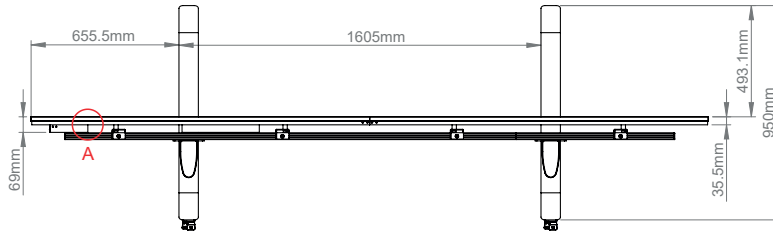

BT83LAEC015-M

TOP VIEW