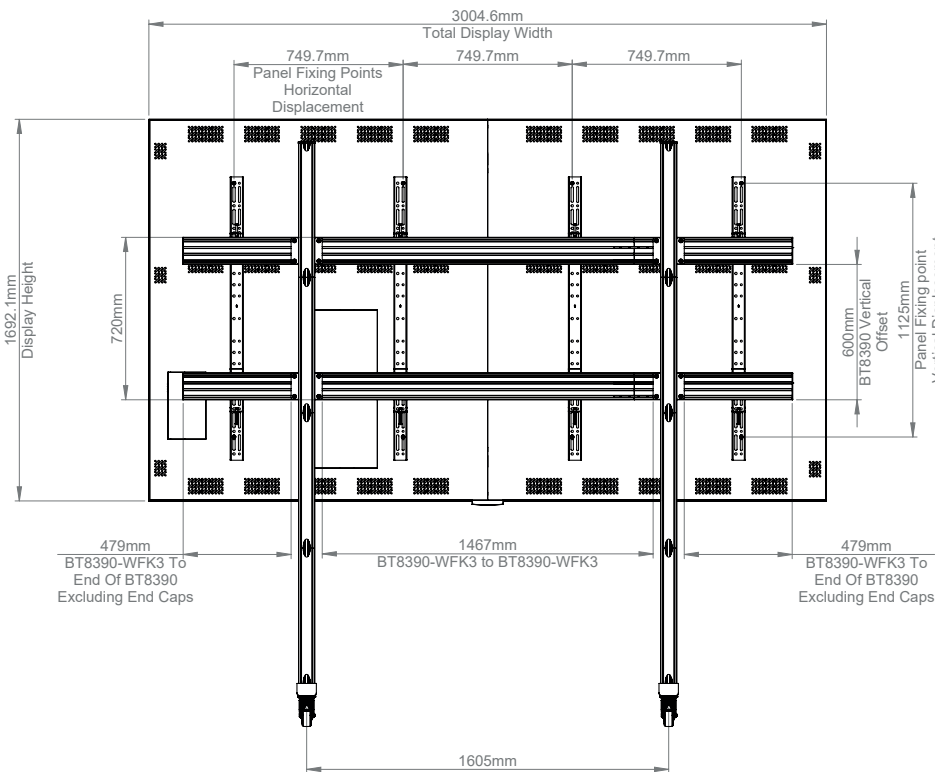

BT83LAEC015-M

REAR VIEW

ORDERING INFORMATION

COLOUR	ORDER REF	EAN
Black Base with Black Columns and Rails	BT83LAEC015-M/BB	5019318304866
Black Base with Silver Columns and Rails	BT83LAEC015-M/BS	5019318304859

RELATED PRODUCTS

PRODUCT CODE	NAME	DESCRIPTION
BT83LAEC015-S	Freestanding dvLED Solution	Designed to mount LG 136" All-in-One LED display
BT83LAEC015-B	Bolt-Down dvLED Solution	Designed to mount LG 136" All-in-One LED display
BT7882	AV Cradle	Attaches directly to columns or rails to house AV and IT hardware
BT7032	Large AV Accessory Shelf	Attaches directly to columns or rails to hold AV equipment