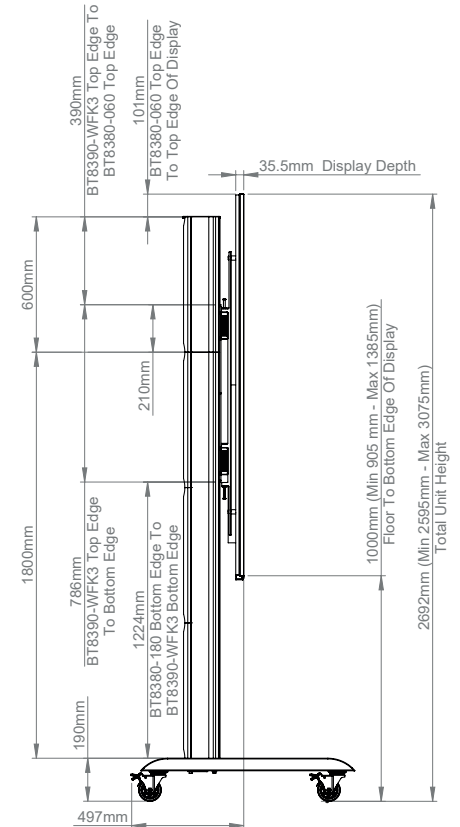

SIDE VIEW

ORDERING INFORMATION

COLOUR	ORDER REF	EAN
Black Base with Black Columns and Rails	BT83LAEC015-M/BB	5019318304866
Black Base with Silver Columns and Rails	BT83LAEC015-M/BS	5019318304859

RELATED PRODUCTS

PRODUCT CODE	NAME	DESCRIPTION
BT83LAEC015-S	Freestanding dvLED Solution	Designed to mount LG 136" All-in-One LED display
BT83LAEC015-B	Bolt-Down dvLED Solution	Designed to mount LG 136" All-in-One LED display
BT7882	AV Cradle	Attaches directly to columns or rails to house AV and IT hardware
BT7032	Large AV Accessory Shelf	Attaches directly to columns or rails to hold AV equipment