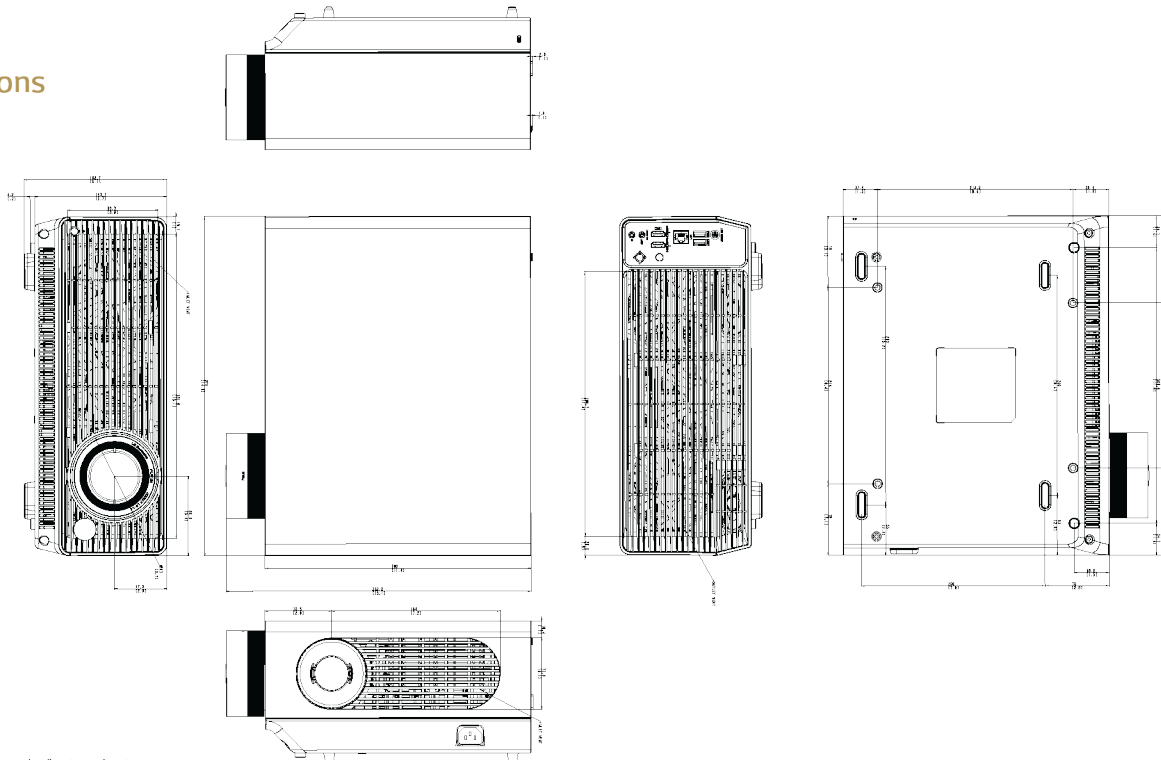

ProBeam BU50RG Laser Projector

PROJECTION SYSTEM	Resolution	4K UHD (3840 x 2160)*	POWER	Electrical	100V - 240V @ 50~60 Hz (PSU Built-in)	
	Brightness	5000 ANSI Lumens		Power Consumption	400W	
	Aspect Ratio Support	16:6 / 16:9 / 16:10 / 21:9		Standby Power Consumption	Less than 0.5W	
	Throw Distance	Standard Throw		DIMENSIONS / WEIGHT	Dimensions (W x D x H)	14.6 x 11.4 x 6.1 in. / 370 x 290 x 156 mm
	Throw Ratio	1.30 - 2.08	Weight		21.4 lbs / 9.7 kg	
	Light Source	Laser (Up to 20,000 hours)	Features	Operation System	webOS-Signage 6.0	
	Contrast Ratio	3,000,000: 1		Picture-in-Picture	Yes	
	Zoom	1.6X		Picture-by-Picture	Yes	
	Digital Image Adjustment	Advance Edge Adjustment & Warping (4, 9, 15, 25 pt), Image Rotation (H/V)		LG One:Quick Share	Yes	
	Screen Size	40" ~ 300"		Crestron RoomView™	Yes	
	Lens Shift	Horiz ± 20% | Vert ± 50%		IP Control	Yes	
	HDR	Yes		OTHER	UPC	1 95174 06800 7
	Noise	29dB to 33dB	Warranty		3 Year Limited / Up to 15,000 hours	
	INPUTS / OUTPUTS	Connection Terminals	HDMI 2.0 (2x), USB 2.0 Type-A (2x), RJ45, RS232C (in/out), Audio (out 3.5)		Country of Assembly	South Korea (ROK)
USB Plug & Play		Movie, Photo				
Wireless		WiFi & Bluetooth, Miracast				
AUDIO	Sound	10W (5W+5W)				

* 4K UHD resolution with 8.3 million discrete pixels projected by XPR (Expanded Pixel Resolution) video processing

Dimensions

- <https://www.lg.com/us/business/projectors>
- <https://www.twitter.com/LGCommDisplays>
- <https://www.facebook.com/LGcommercialdisplays>
- <http://www.linkedin.com/company/lg-commercial-displays-usa>
- <https://www.youtube.com/lgcommercialdisplayusa>
- 800.897.8726

Copyright 2024 ©LG Electronics USA, Inc., 2000 Millbrook Drive Lincolnshire, IL 60069, USA. All rights reserved. LG and the LG logo are registered trademarks of LG Corp. All other products and brand names are trademarks or registered trademarks of their respective companies. Designs, features, and specifications are subject to change without notice. All screen images are simulated for illustrative purposes only. SPEC_BU50RG ProBeam_122317_a