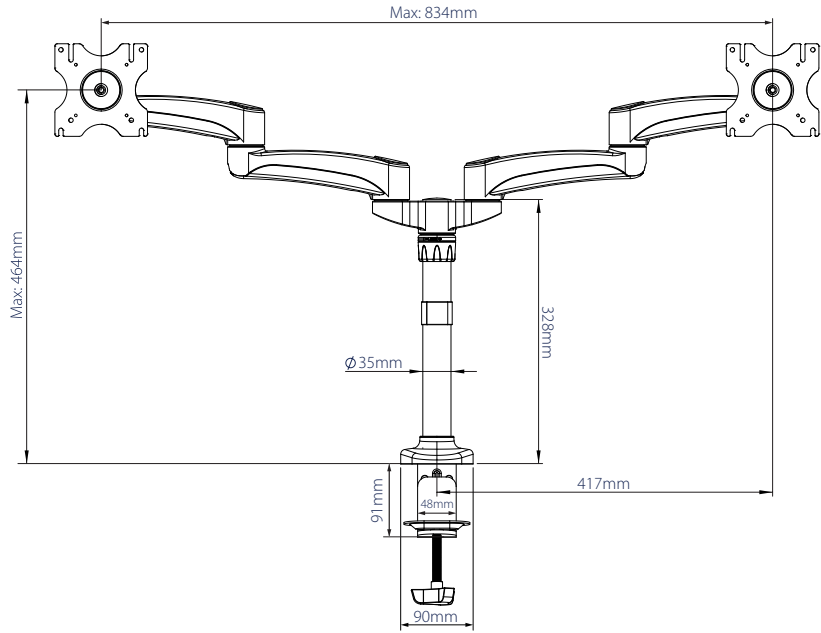

FRONT VIEW

TOP VIEW

PACKING INFORMATION

COLOUR:	ORDER REF:	EAN CODE:	MASTER CARTON QTY:	INNER CARTON QTY:	MASTER CARTON WEIGHT:	MASTER CARTON CUBE:
Black	BT7374/B	5019318752186	2	0	9.9kg	0.062cbm

ACCESSORIES & RELATED PRODUCTS

SS-BT7374-V3.1-250722