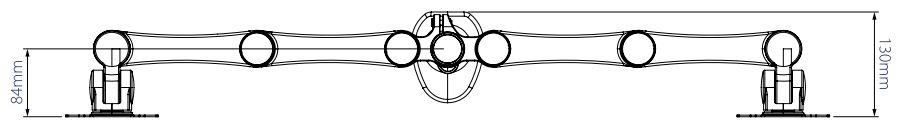

TOP VIEW

PACKING INFORMATION

COLOUR:	ORDER REF:	EAN CODE:	MASTER CARTON QTY:	INNER CARTON QTY:	MASTER CARTON WEIGHT:	MASTER CARTON CUBE:
Black	BT7374/B	5019318752186	2	0	9.9kg	0.062cbm