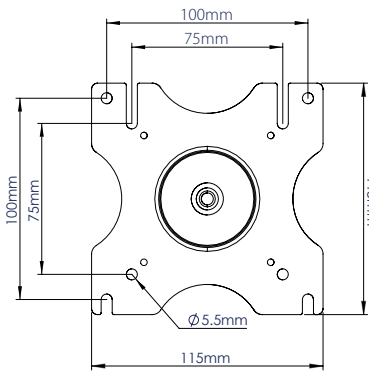

INTERFACE

TOP VIEW

PACKING INFORMATION

COLOUR:	ORDER REF:	EAN CODE:	MASTER CARTON QTY:	INNER CARTON QTY:	MASTER CARTON WEIGHT:	MASTER CARTON CUBE:
Black	BT7374/B	5019318752186	2	0	9.9kg	0.062cbm

ACCESSORIES & RELATED PRODUCTS

SS-BT7374-V3.1-250722