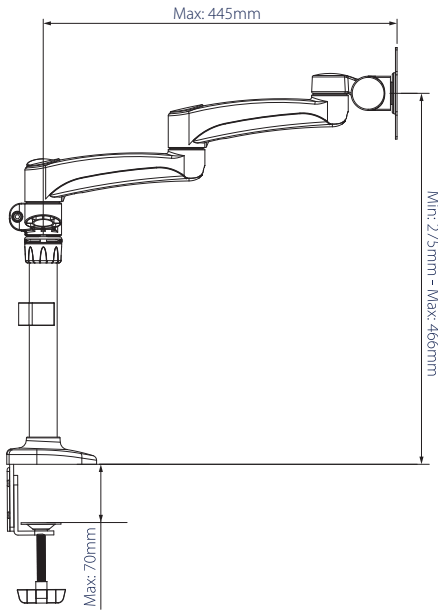

SIDE VIEW

TOP VIEW

PACKING INFORMATION

COLOUR:	ORDER REF:	EAN CODE:	MASTER CARTON QTY:	INNER CARTON QTY:	MASTER CARTON WEIGHT:	MASTER CARTON CUBE:
Black	BT7374/B	5019318752186	2	0	9.9kg	0.062cbm

ACCESSORIES & RELATED PRODUCTS

SS-BT7374-V3.1-250722