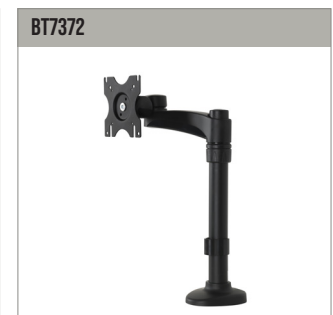

BT7372
Single Arm Premium Desk Mount
designed for screens up to 28"

SS-BT7374-V3.1-250722