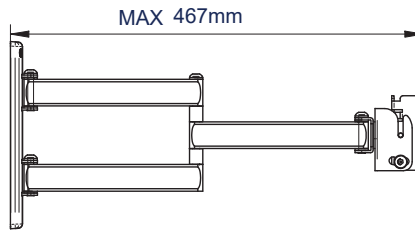

SIDE VIEW - MAXIMUM EXTENSION