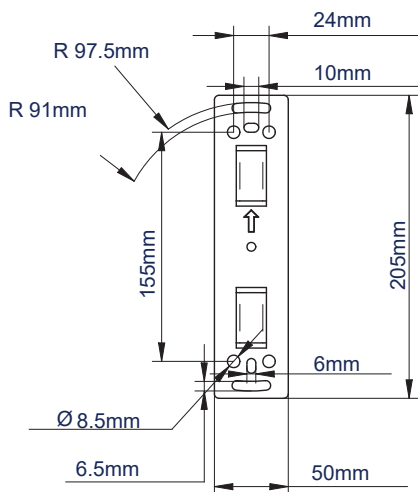

WALL PLATE

INTERFACE PLATE - FRONT VIEW

PACKING INFORMATION

COLOUR:	ORDER REF:	EAN CODE:	MASTER CARTON QTY:	INNER CARTON QTY:	MASTER CARTON WEIGHT:	MASTER CARTON CUBE:
Black	BT7513/PB	5019318751325	8	0	17.10kg	0.058cbm

ORIGINAL DESIGNS BY B-TECH AV MOUNTS - REGISTERED DESIGNS & PATENTS APPLY

ACCESSORIES AND RELATED PRODUCTS

SS-BT7513-V4-151021