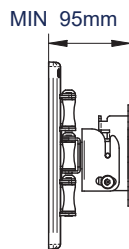

SIDE VIEW - FOLDED TO WALL