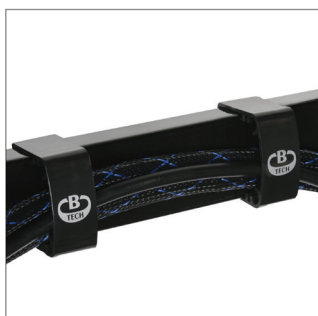

## DOUBLE ARM FLAT SCREEN WALL MOUNT WITH TILT & SWIVEL

Designed to mount small flat screens, the BT7513 features a double articulated arm with easy tilt adjustment and a full 360° screen rotation for easy portrait or landscape mounting. The wall plate features 'OWLS' on wall levelling system to ensure a straight and smart installation. The BT7513 is also compatible with B-Tech's range of poles and collars, increasing the number of different ways it can be mounted, ideal for commercial applications as well as home installations. Security screws are provided to help prevent unauthorised removal of the screen.

### FEATURES

- Features three swivel points: 180° at wall, 360° at central pivot and 240° at interface
- Screen rotation allows screen to be mounted in landscape or portrait orientation
- Features 'OWLS' On Wall Levelling System
- CLIPLOGIC™ cable management included
- Compatible with B-Tech System 2 professional range
- Mounts to B-Tech BT7850 poles using 2x BT7841 or BT7052 Collars
- Security locking screws and Allen key provided help prevent unauthorised removal of the screen
- Simple 'hook-on' installation
- Coverplates included for a neat and tidy installation
- All mounting hardware included

28" 71cm VESA 100 15KG 10°/17° 180° 360°

fullmotionmounts

Easy tilt adjustment of +17° / -10°

Security locking screws provided

Space saving design - folds flat to the wall

CLIPLOGIC™ cable management

FRONT VIEW - MAXIMUM EXTENSION

SIDE VIEW - MAXIMUM EXTENSION

FRONT VIEW - FOLDED TO WALL

SIDE VIEW - FOLDED TO WALL

WALL PLATE

INTERFACE PLATE - FRONT VIEW

PACKING INFORMATION

COLOUR:	ORDER REF:	EAN CODE:	MASTER CARTON QTY:	INNER CARTON QTY:	MASTER CARTON WEIGHT:	MASTER CARTON CUBE:
Black	BT7513/PB	5019318751325	8	0	17.10kg	0.058cbm