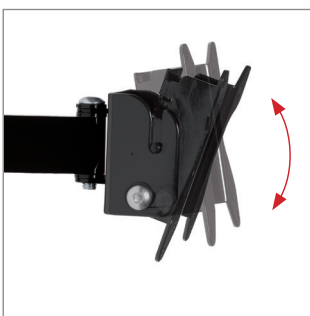

## DOUBLE ARM FLAT SCREEN WALL MOUNT WITH TILT & SWIVEL

Designed to mount small flat screens, the BT7513 features a double articulated arm with easy tilt adjustment and a full 360° screen rotation for easy portrait or landscape mounting. The wall plate features 'OWLS' on wall levelling system to ensure a straight and smart installation. The BT7513 is also compatible with B-Tech's range of poles and collars, increasing the number of different ways it can be mounted, ideal for commercial applications as well as home installations. Security screws are provided to help prevent unauthorised removal of the screen.

SPECIFICATION	
Recommended screen size	up to 28"
Max load	15kg
VESA® compatibility	75 x 75 & 100 x 100
Tilt	+17 / -10°
Swivel at wall	180°
Screen rotation	360°
Distance from wall	95mm to 467mm

### FEATURES

- Features three swivel points: 180° at wall, 360° at central pivot and 240° at interface
- Screen rotation allows screen to be mounted in landscape or portrait orientation
- Features 'OWLS' On Wall Levelling System
- CLIPLOGIC™ cable management included
- Compatible with B-Tech System 2 professional range
- Mounts to B-Tech BT7850 poles using 2x BT7841 or BT7052 Collars
- Security locking screws and Allen key provided help prevent unauthorised removal of the screen
- Simple 'hook-on' installation
- Coverplates included for a neat and tidy installation
- All mounting hardware included

28" 71cm VESA 100 15KG 10°/17° 180° 360°

fullmotionmounts

Easy tilt adjustment of +17° / -10°

Security locking screws provided

Space saving design - folds flat to the wall

CLIPLOGIC™ cable management

FRONT VIEW - MAXIMUM EXTENSION