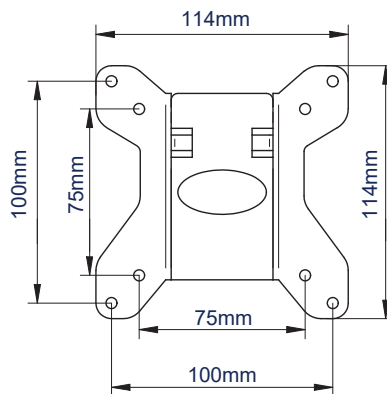

INTERFACE PLATE - FRONT VIEW