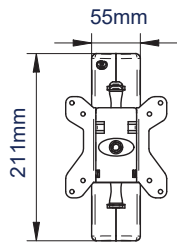

FRONT VIEW - MAXIMUM EXTENSION