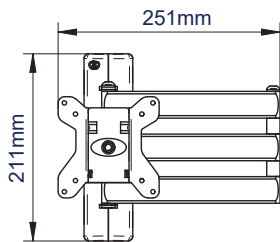

FRONT VIEW - FOLDED TO WALL