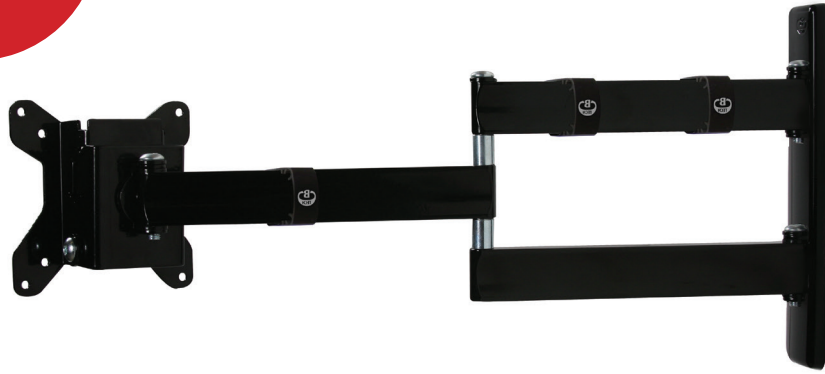

## DOUBLE ARM FLAT SCREEN WALL MOUNT WITH TILT & SWIVEL

Designed to mount small flat screens, the BT7513 features a double articulated arm with easy tilt adjustment and a full 360° screen rotation for easy portrait or landscape mounting. The wall plate features 'OWLS' on wall levelling system to ensure a straight and smart installation. The BT7513 is also compatible with B-Tech's range of poles and collars, increasing the number of different ways it can be mounted, ideal for commercial applications as well as home installations. Security screws are provided to help prevent unauthorised removal of the screen.

SPECIFICATION	
Recommended screen size	up to 28"
Max load	15kg
VESA® compatibility	75 x 75 & 100 x 100
Tilt	+17 / -10°
Swivel at wall	180°
Screen rotation	360°
Distance from wall	95mm to 467mm

### FEATURES

- Features three swivel points: 180° at wall, 360° at central pivot and 240° at interface
- Screen rotation allows screen to be mounted in landscape or portrait orientation
- Features 'OWLS' On Wall Levelling System
- CLIPLOGIC™ cable management included
- Compatible with B-Tech System 2 professional range
- Mounts to B-Tech BT7850 poles using 2x BT7841 or BT7052 Collars
- Security locking screws and Allen key provided help prevent unauthorised removal of the screen
- Simple 'hook-on' installation
- Coverplates included for a neat and tidy installation
- All mounting hardware included

28" 71cm VESA 100 15KG 10°/17° 180° 360°

fullmotionmounts

Easy tilt adjustment of +17° / -10°

Security locking screws provided

Space saving design - folds flat to the wall

CLIPLOGIC™ cable management

FRONT VIEW - MAXIMUM EXTENSION