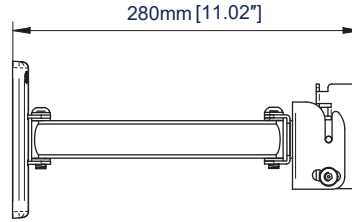

SIDE VIEW
MAXIMUM EXTENSION