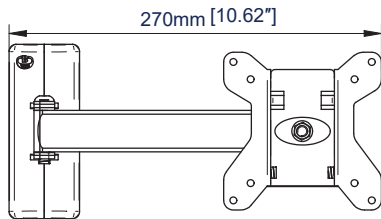

FRONT VIEW
FOLDED TO WALL