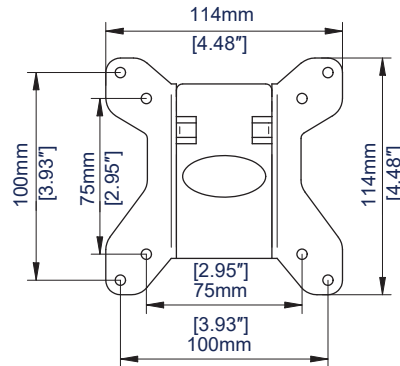

FRONT VIEW
INTERFACE PLATE

ORDERING INFORMATION

COLOR	ORDER REF	UPC
Black	BT7512/B	811867034509

RELATED PRODUCTS

PRODUCT CODE	NAME	DESCRIPTION
BT7513	Double Arm Flat Screen Wall Mount with Tilt & Swivel	Features additional swivel point and a max reach of 18.38"
BT7514	Single Arm Flat Screen Wall Mount with Tilt & Swivel	Ideal for larger screens up to 47"
BT7542	Interface Adapter Arms	use with BT7512 to increase VESA fixing up to 200 x 200
BT7841	Ø2" Accessory Collar	Accessory Collars allow the user to attach BT7841 to BT7850 Poles

SS-V5-BT7512-110424-NA