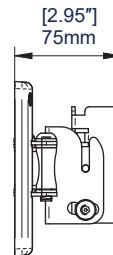

SIDE VIEW
FOLDED TO WALL