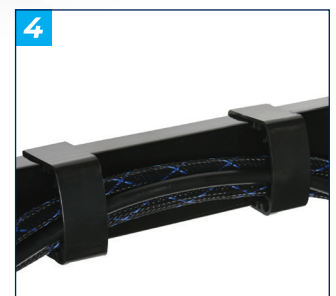

BT7512

SINGLE ARM FLAT SCREEN WALL MOUNT FOR SCREENS UP TO 28"

BT7512 is a versatile mounting solution designed for small, flat screens. The interface features effortless tilt adjustment and full 360° screen rotation, seamlessly transitioning between portrait and landscape orientations. The wall plate is equipped with our 'OWLS' (On-wall Leveling System) for precise installation. BT7512 has also been designed to integrate with B-Tech's extensive range of poles and collars, offering endless mounting options for commercial and residential settings. To ensure added security, specialised security screws help deter unauthorized screen removal.

SPECIFICATIONS

| | |
|-------------------------|--------------------------------|
| Recommended screen size | up to 28" |
| Max load | 33lbs |
| VESA® compatibility | 75 x 75 & 100 x 100 |
| Tilt adjustment | +17° / -10° |
| Swivel at wall | 180° |
| Rotation | 360° |
| Distance from the wall | 2.95" to 11.02" |

FEATURES

- 1 Easy tilt and swivel adjustment
 - 2 Security screws help prevent unauthorized removal
 - 3 Features 'OWLS' (On Wall Leveling System)
 - 4 CLIPLOGIC™ cable management included
- 360° screen rotation
 - Compatible with B-Tech System 2 professional range
 - Mounts to B-Tech BT7850 poles using x2 BT7841 / BT7052 Collars
 - Security screws help prevent unauthorized removal
 - Simple 'hook-on' installation
 - Coverplates included for a smart installation
 - All mounting hardware included

| RECOMMENDED MAX SCREEN | MAX LOAD | MAX VESA | COLLAR COMPATIBLE | TILT | SWIVEL | ROTATION | QR CODE |
|------------------------|----------|----------|-------------------|------------|--------|----------|---------|
| 28" 71cm | 33lbs | 100 | | 10° 17° | 180° | 360° | |