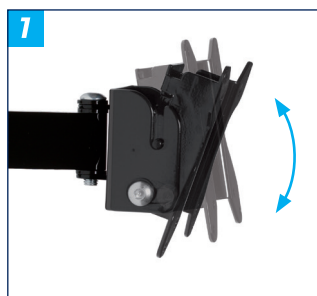

BT7512

SINGLE ARM FLAT SCREEN WALL MOUNT FOR SCREENS UP TO 28"

BT7512 is a versatile mounting solution designed for small, flat screens. The interface features effortless tilt adjustment and full 360° screen rotation, seamlessly transitioning between portrait and landscape orientations. The wall plate is equipped with our 'OWLS' (On-wall Leveling System) for precise installation. BT7512 has also been designed to integrate with B-Tech's extensive range of poles and collars, offering endless mounting options for commercial and residential settings. To ensure added security, specialised security screws help deter unauthorized screen removal.

SPECIFICATIONS

| | |
|-------------------------|--------------------------------|
| Recommended screen size | up to 28" |
| Max load | 33lbs |
| VESA® compatibility | 75 x 75 & 100 x 100 |
| Tilt adjustment | +17° / -10° |
| Swivel at wall | 180° |
| Rotation | 360° |
| Distance from the wall | 2.95" to 11.02" |

FEATURES

- 1 Easy tilt and swivel adjustment
 - 2 Security screws help prevent unauthorized removal
 - 3 Features 'OWLS' (On Wall Leveling System)
 - 4 CLIPLOGIC™ cable management included
- 360° screen rotation
 - Compatible with B-Tech System 2 professional range
 - Mounts to B-Tech BT7850 poles using x2 BT7841 / BT7052 Collars
 - Security screws help prevent unauthorized removal
 - Simple 'hook-on' installation
 - Coverplates included for a smart installation
 - All mounting hardware included

| RECOMMENDED MAX SCREEN | MAX LOAD | MAX VESA | COLLAR COMPATIBLE | TILT | SWIVEL | ROTATION | QR CODE |
|------------------------|----------|----------|-------------------|------------|--------|----------|---------|
| 28" 71cm | 33lbs | 100 | | 10° 17° | 180° | 360° | |