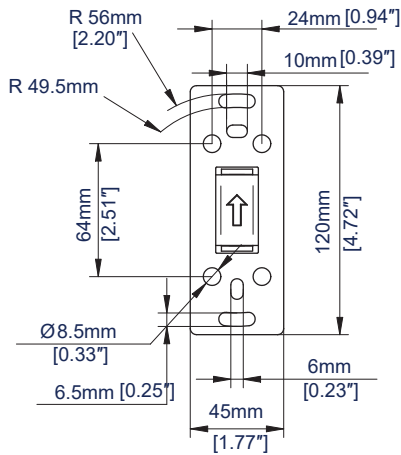

FRONT VIEW
WALL PLATE