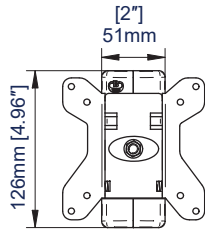

BT7512

FRONT VIEW