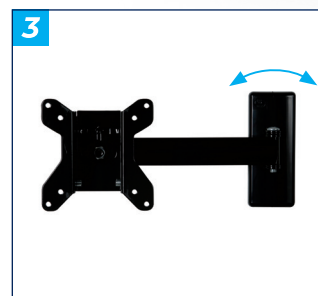

BT7512

SINGLE ARM FLAT SCREEN WALL MOUNT FOR SCREENS UP TO 28"

BT7512 is a versatile mounting solution designed for small, flat screens. The interface features effortless tilt adjustment and full 360° screen rotation, seamlessly transitioning between portrait and landscape orientations. The wall plate is equipped with our 'OWLS' (On-wall Leveling System) for precise installation. BT7512 has also been designed to integrate with B-Tech's extensive range of poles and collars, offering endless mounting options for commercial and residential settings. To ensure added security, specialised security screws help deter unauthorized screen removal.

SPECIFICATIONS

| | |
|-------------------------|--------------------------------|
| Recommended screen size | up to 28" |
| Max load | 33lbs |
| VESA® compatibility | 75 x 75 & 100 x 100 |
| Tilt adjustment | +17° / -10° |
| Swivel at wall | 180° |
| Rotation | 360° |
| Distance from the wall | 2.95" to 11.02" |

FEATURES

- 1 Easy tilt and swivel adjustment
 - 2 Security screws help prevent unauthorized removal
 - 3 Features 'OWLS' (On Wall Leveling System)
 - 4 CLIPLOGIC™ cable management included
- 360° screen rotation
 - Compatible with B-Tech System 2 professional range
 - Mounts to B-Tech BT7850 poles using x2 BT7841 / BT7052 Collars
 - Security screws help prevent unauthorized removal
 - Simple 'hook-on' installation
 - Coverplates included for a smart installation
 - All mounting hardware included

| RECOMMENDED MAX SCREEN | MAX LOAD | MAX VESA | COLLAR COMPATIBLE | TILT | SWIVEL | ROTATION | QR CODE |
|------------------------|----------|----------|-------------------|------------|--------|----------|---------|
| 28" 71cm | 33lbs | 100 | | 10° 17° | 180° | 360° | |