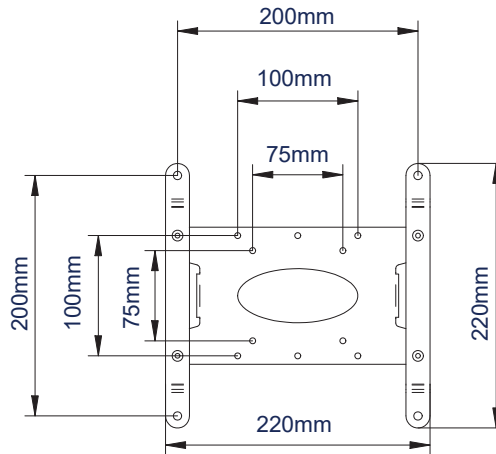

### SPECIFICATION

Recommended screen size	up to 47"
Max load	25kg
VESA® compatibility	up to 200 x 200
Tilt	+/- 40°
Swivel	180° (at wall)
Distance from wall	Min: 95mm - Max: 336mm
Colour	Black

### FEATURES

- Easy tilt and swivel adjustment
- Features two swivel points: 180° at wall and 240° at interface
- Alternative short arm included
- Folds flat to the wall
- Features On Wall Levelling System for perfect mounting
- Includes CLIPLOGIC® cable management
- Coverplates included for a neat and tidy installation
- Includes Security locking screws and Allen key to prevent unauthorised removal of the screen
- Simple 'hook-on' installation with all mounting hardware included

Easy tilt adjustment of +/-40°

Security locking screws provided

Alternative short arm also included

CLIPLOGIC™ cable management

FRONT VIEW - MAXIMUM EXTENSION

SIDE VIEW - MAXIMUM EXTENSION

FRONT VIEW - FOLDED TO WALL

SIDE VIEW - FOLDED TO WALL

WALL PLATE

INTERFACE PLATE - FRONT VIEW

PACKING INFORMATION

COLOUR:	ORDER REF:	EAN CODE:	MASTER CARTON QTY:	INNER CARTON QTY:	MASTER CARTON WEIGHT:	MASTER CARTON CUBE:
Black	BT7514/PB	5019318750137	2	0	7.1kg	0.031cbm