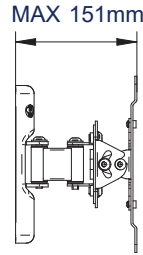

### SPECIFICATION

Recommended screen size	up to 47"
Max load	25kg
VESA® compatibility	up to 200 x 200
Tilt	+/- 40°
Swivel	180° (at wall)
Distance from wall	Min: 95mm - Max: 336mm
Colour	Black

### FEATURES

- Easy tilt and swivel adjustment
- Features two swivel points: 180° at wall and 240° at interface
- Alternative short arm included
- Folds flat to the wall
- Features On Wall Levelling System for perfect mounting
- Includes CLIPLOGIC® cable management
- Coverplates included for a neat and tidy installation
- Includes Security locking screws and Allen key to prevent unauthorised removal of the screen
- Simple 'hook-on' installation with all mounting hardware included

Easy tilt adjustment of +/-40°

Security locking screws provided

Alternative short arm also included

CLIPLOGIC™ cable management

FRONT VIEW - MAXIMUM EXTENSION

SIDE VIEW - MAXIMUM EXTENSION

FRONT VIEW - FOLDED TO WALL

SIDE VIEW - FOLDED TO WALL

WALL PLATE

INTERFACE PLATE - FRONT VIEW

PACKING INFORMATION

COLOUR:	ORDER REF:	EAN CODE:	MASTER CARTON QTY:	INNER CARTON QTY:	MASTER CARTON WEIGHT:	MASTER CARTON CUBE:
Black	BT7514/PB	5019318750137	2	0	7.1kg	0.031cbm