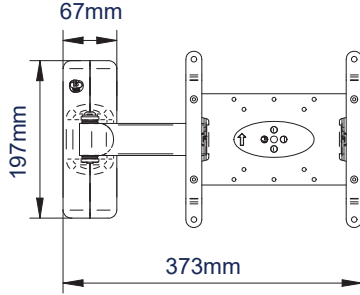

### SPECIFICATION

Recommended screen size	up to 47"
Max load	25kg
VESA® compatibility	up to 200 x 200
Tilt	+/- 40°
Swivel	180° (at wall)
Distance from wall	Min: 95mm - Max: 336mm
Colour	Black

### FEATURES

- Easy tilt and swivel adjustment
- Features two swivel points: 180° at wall and 240° at interface
- Alternative short arm included
- Folds flat to the wall
- Features On Wall Levelling System for perfect mounting
- Includes CLIPLOGIC® cable management
- Coverplates included for a neat and tidy installation
- Includes Security locking screws and Allen key to prevent unauthorised removal of the screen
- Simple 'hook-on' installation with all mounting hardware included

Easy tilt adjustment of +/-40°

Security locking screws provided

Alternative short arm also included

CLIPLOGIC™ cable management

FRONT VIEW - MAXIMUM EXTENSION

SIDE VIEW - MAXIMUM EXTENSION

FRONT VIEW - FOLDED TO WALL

SIDE VIEW - FOLDED TO WALL

WALL PLATE

INTERFACE PLATE - FRONT VIEW

PACKING INFORMATION

COLOUR:	ORDER REF:	EAN CODE:	MASTER CARTON QTY:	INNER CARTON QTY:	MASTER CARTON WEIGHT:	MASTER CARTON CUBE:
Black	BT7514/PB	5019318750137	2	0	7.1kg	0.031cbm