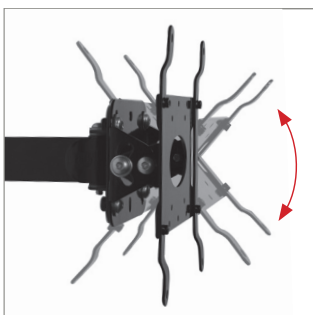

## SINGLE ARM FLAT SCREEN WALL MOUNT WITH TILT & SWIVEL

ALTERNATIVE  
SHORT ARM  
INCLUDED

Designed to mount medium sized flat screens, the BT75 14 features a single swivel arm with easy tilt adjustment. The wall plate features 'OWLS' on wall levelling system to ensure a straight and smart installation. The BT75 14 is also compatible with B-Tech's range of poles and collars, increasing the number of different ways it can be mounted, ideal for commercial applications as well as home installations. Security screws are provided to help prevent unauthorised removal of the screen.

### SPECIFICATION

Recommended screen size	up to 47"
Max load	25kg
VESA® compatibility	up to 200 x 200
Tilt	+/- 40°
Swivel	180° (at wall)
Distance from wall	Min: 95mm - Max: 336mm
Colour	Black

### FEATURES

- Easy tilt and swivel adjustment
- Features two swivel points: 180° at wall and 240° at interface
- Alternative short arm included
- Folds flat to the wall
- Features On Wall Levelling System for perfect mounting
- Includes CLIPLOGIC® cable management
- Coverplates included for a neat and tidy installation
- Includes Security locking screws and Allen key to prevent unauthorised removal of the screen
- Simple 'hook-on' installation with all mounting hardware included

Easy tilt adjustment of +/-40°

Security locking screws provided

Alternative short arm also included

CLIPLOGIC™ cable management

FRONT VIEW - MAXIMUM EXTENSION

SIDE VIEW - MAXIMUM EXTENSION

FRONT VIEW - FOLDED TO WALL