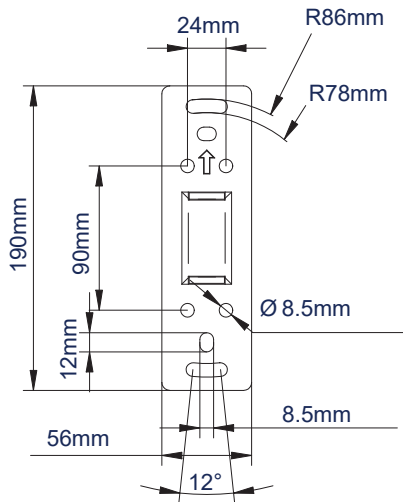

### SPECIFICATION

Recommended screen size	up to 47"
Max load	25kg
VESA® compatibility	up to 200 x 200
Tilt	+/- 40°
Swivel	180° (at wall)
Distance from wall	Min: 95mm - Max: 336mm
Colour	Black

### FEATURES

- Easy tilt and swivel adjustment
- Features two swivel points: 180° at wall and 240° at interface
- Alternative short arm included
- Folds flat to the wall
- Features On Wall Levelling System for perfect mounting
- Includes CLIPLOGIC® cable management
- Coverplates included for a neat and tidy installation
- Includes Security locking screws and Allen key to prevent unauthorised removal of the screen
- Simple 'hook-on' installation with all mounting hardware included

Easy tilt adjustment of +/-40°

Security locking screws provided

Alternative short arm also included

CLIPLOGIC™ cable management

FRONT VIEW - MAXIMUM EXTENSION

SIDE VIEW - MAXIMUM EXTENSION

FRONT VIEW - FOLDED TO WALL

SIDE VIEW - FOLDED TO WALL

WALL PLATE

INTERFACE PLATE - FRONT VIEW

PACKING INFORMATION

COLOUR:	ORDER REF:	EAN CODE:	MASTER CARTON QTY:	INNER CARTON QTY:	MASTER CARTON WEIGHT:	MASTER CARTON CUBE:
Black	BT7514/PB	5019318750137	2	0	7.1kg	0.031cbm