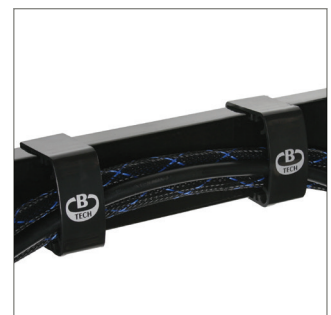

## SINGLE ARM FLAT SCREEN WALL MOUNT WITH TILT & SWIVEL

ALTERNATIVE  
SHORT ARM  
INCLUDED

Designed to mount medium sized flat screens, the BT75 14 features a single swivel arm with easy tilt adjustment. The wall plate features 'OWLS' on wall levelling system to ensure a straight and smart installation. The BT75 14 is also compatible with B-Tech's range of poles and collars, increasing the number of different ways it can be mounted, ideal for commercial applications as well as home installations. Security screws are provided to help prevent unauthorised removal of the screen.

### FEATURES

- Easy tilt and swivel adjustment
- Features two swivel points: 180° at wall and 240° at interface
- Alternative short arm included
- Folds flat to the wall
- Features On Wall Levelling System for perfect mounting
- Includes CLIPLOGIC® cable management
- Coverplates included for a neat and tidy installation
- Includes Security locking screws and Allen key to prevent unauthorised removal of the screen
- Simple 'hook-on' installation with all mounting hardware included

Easy tilt adjustment of +/-40°

Security locking screws provided

Alternative short arm also included

CLIPLOGIC™ cable management

FRONT VIEW - MAXIMUM EXTENSION

SIDE VIEW - MAXIMUM EXTENSION

FRONT VIEW - FOLDED TO WALL