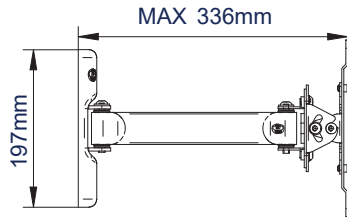

### SPECIFICATION

Recommended screen size	up to 47"
Max load	25kg
VESA® compatibility	up to 200 x 200
Tilt	+/- 40°
Swivel	180° (at wall)
Distance from wall	Min: 95mm - Max: 336mm
Colour	Black

### FEATURES

- Easy tilt and swivel adjustment
- Features two swivel points: 180° at wall and 240° at interface
- Alternative short arm included
- Folds flat to the wall
- Features On Wall Levelling System for perfect mounting
- Includes CLIPLOGIC® cable management
- Coverplates included for a neat and tidy installation
- Includes Security locking screws and Allen key to prevent unauthorised removal of the screen
- Simple 'hook-on' installation with all mounting hardware included

Easy tilt adjustment of +/-40°

Security locking screws provided

Alternative short arm also included

CLIPLOGIC™ cable management

FRONT VIEW - MAXIMUM EXTENSION

SIDE VIEW - MAXIMUM EXTENSION

FRONT VIEW - FOLDED TO WALL

SIDE VIEW - FOLDED TO WALL

WALL PLATE

INTERFACE PLATE - FRONT VIEW

PACKING INFORMATION

COLOUR:	ORDER REF:	EAN CODE:	MASTER CARTON QTY:	INNER CARTON QTY:	MASTER CARTON WEIGHT:	MASTER CARTON CUBE:
Black	BT7514/PB	5019318750137	2	0	7.1kg	0.031cbm