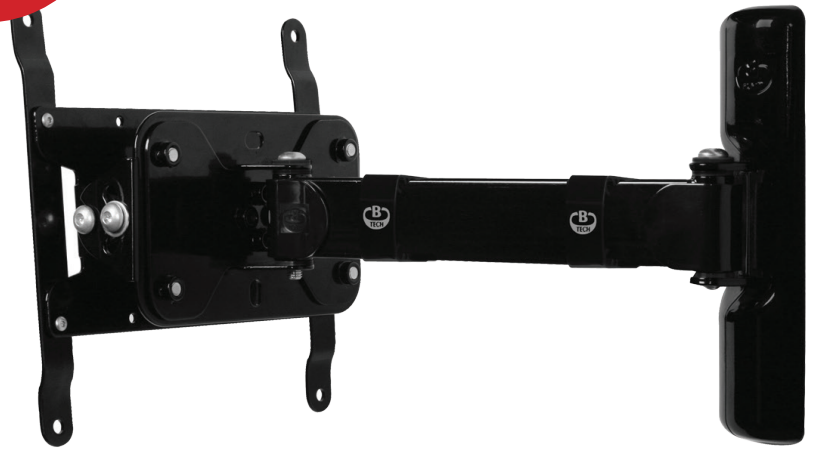

## SINGLE ARM FLAT SCREEN WALL MOUNT WITH TILT & SWIVEL

ALTERNATIVE  
SHORT ARM  
INCLUDED

Designed to mount medium sized flat screens, the BT75 14 features a single swivel arm with easy tilt adjustment. The wall plate features 'OWLS' on wall levelling system to ensure a straight and smart installation. The BT75 14 is also compatible with B-Tech's range of poles and collars, increasing the number of different ways it can be mounted, ideal for commercial applications as well as home installations. Security screws are provided to help prevent unauthorised removal of the screen.

### SPECIFICATION

Recommended screen size	up to 47"
Max load	25kg
VESA® compatibility	up to 200 x 200
Tilt	+/- 40°
Swivel	180° (at wall)
Distance from wall	Min: 95mm - Max: 336mm
Colour	Black

### FEATURES

- Easy tilt and swivel adjustment
- Features two swivel points: 180° at wall and 240° at interface
- Alternative short arm included
- Folds flat to the wall
- Features On Wall Levelling System for perfect mounting
- Includes CLIPLOGIC® cable management
- Coverplates included for a neat and tidy installation
- Includes Security locking screws and Allen key to prevent unauthorised removal of the screen
- Simple 'hook-on' installation with all mounting hardware included

Easy tilt adjustment of +/-40°

Security locking screws provided

Alternative short arm also included

CLIPLOGIC™ cable management

FRONT VIEW - MAXIMUM EXTENSION

SIDE VIEW - MAXIMUM EXTENSION

FRONT VIEW - FOLDED TO WALL