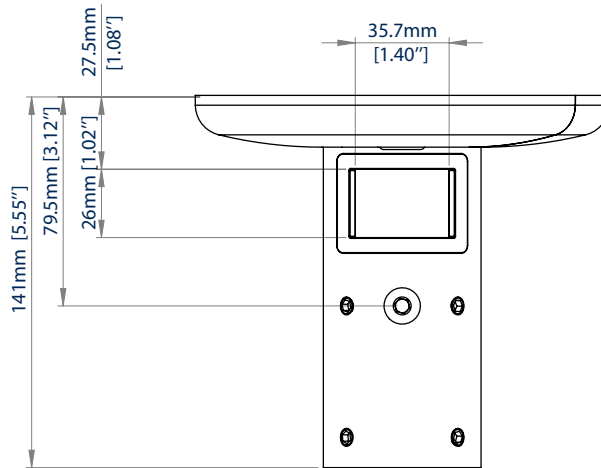

BT7822

SIDE VIEW