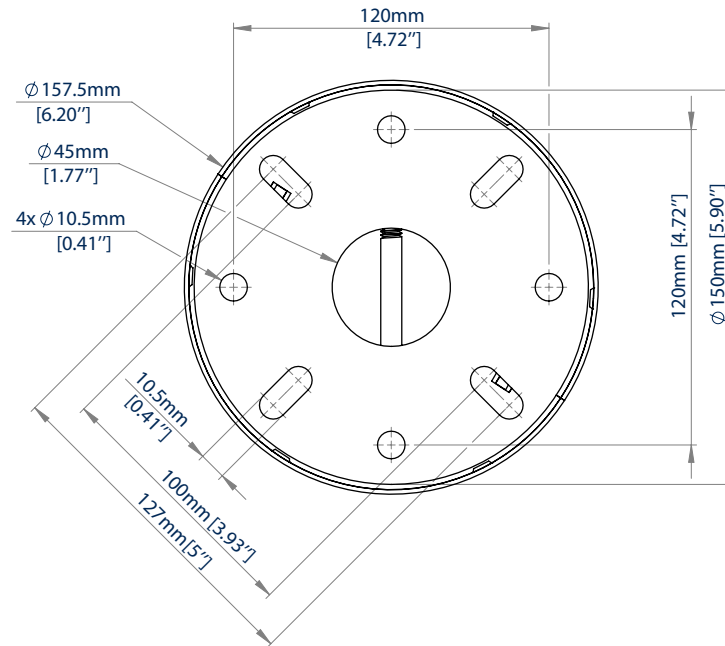

TOP VIEW

ORDERING INFORMATION

COLOR	ORDER REF	UPC
Black	BT7822/B	811867034684
White	BT7822/W	811867038880

RELATED PRODUCTS

PRODUCT CODE	NAME	DESCRIPTION
BT7850	System 2 Ø2" Poles	Available in a variety of lengths to create multiple pole-mounted solutions
BT7807	System 2 Floor / Ceiling Mount	Mount twin poles from the floor or ceiling using Ø2" poles
BT7851	System 2 Adjustable Drop Ceiling Mount	Adjustable drop in 0.98" increments for easy positioning the screens
BT7056	System 2 Floor Fixing Kit	Allows Ø2" poles to be fixed to the floor without requiring bolting

SS-BT7822-V3-1-060124-NA