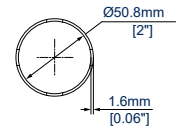

FRONT VIEW

ORDERING INFORMATION

COLOR	ORDER REF	UPC	COLOR	ORDER REF	UPC
Black	BT7850-050/B	811867034738	White	BT7850-050/W	811867038927
Black	BT7850-100/B	811867034745	White	BT7850-100/W	811867038934
Black	BT7850-150/B	811867034769	White	BT7850-150/W	811867038811
Black	BT7850-200/B	811867034783			
Black	BT7850-300/B	811867034806			

RELATED PRODUCTS

PRODUCT CODE	NAME	DESCRIPTION
BT7853	Heavy Duty Ø2" Pole	0.12" thick steel capable of supporting heavier loads
BT7822	Heavy Duty Ceiling/ Floor Mount	Use with B-Tech poles to mount solutions from the floor or ceiling
BT7841	Ø2" Accessory Collar	Allows a wide range of mounts and accessories to be fitted to Ø2" poles
BT7823 & BT7824	Internal & External Pole Joiners	Pole Joiners for BT7850 Poles for creating extended lengths

SS-BT7850-0601-24-NA