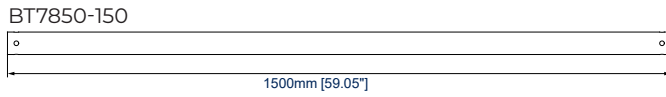

BT7850

SECURITY HOLES

ORDERING INFORMATION

COLOR	ORDER REF	UPC	COLOR	ORDER REF	UPC
Black	BT7850-050/B	811867034738	White	BT7850-050/W	811867038927
Black	BT7850-100/B	811867034745	White	BT7850-100/W	811867038934
Black	BT7850-150/B	811867034769	White	BT7850-150/W	811867038811
Black	BT7850-200/B	811867034783			
Black	BT7850-300/B	811867034806			

RELATED PRODUCTS

PRODUCT CODE	NAME	DESCRIPTION
BT7853	Heavy Duty Ø2" Pole	0.12" thick steel capable of supporting heavier loads
BT7822	Heavy Duty Ceiling/ Floor Mount	Use with B-Tech poles to mount solutions from the floor or ceiling
BT7841	Ø2" Accessory Collar	Allows a wide range of mounts and accessories to be fitted to Ø2" poles
BT7823 & BT7824	Internal & External Pole Joiners	Pole Joiners for BT7850 Poles for creating extended lengths

SS-BT7850-0601-24-NA