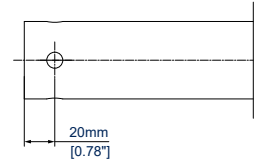

BT7850

SECURITY HOLES