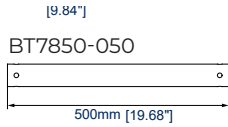

BT7850

SECURITY HOLES