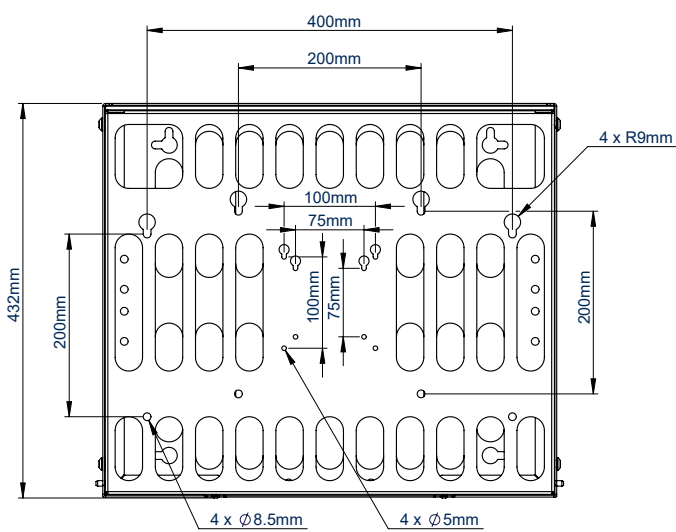

FRONT VIEW

PACKING INFORMATION

COLOUR:	ORDER REF:	EAN CODE:	MASTER CARTON QTY:	INNER CARTON QTY:	MASTER CARTON WEIGHT:	MASTER CARTON CUBE:
Black	BT7882/B	5019318301773	1	1	11kg	0.043cbm

RELATED PRODUCTS