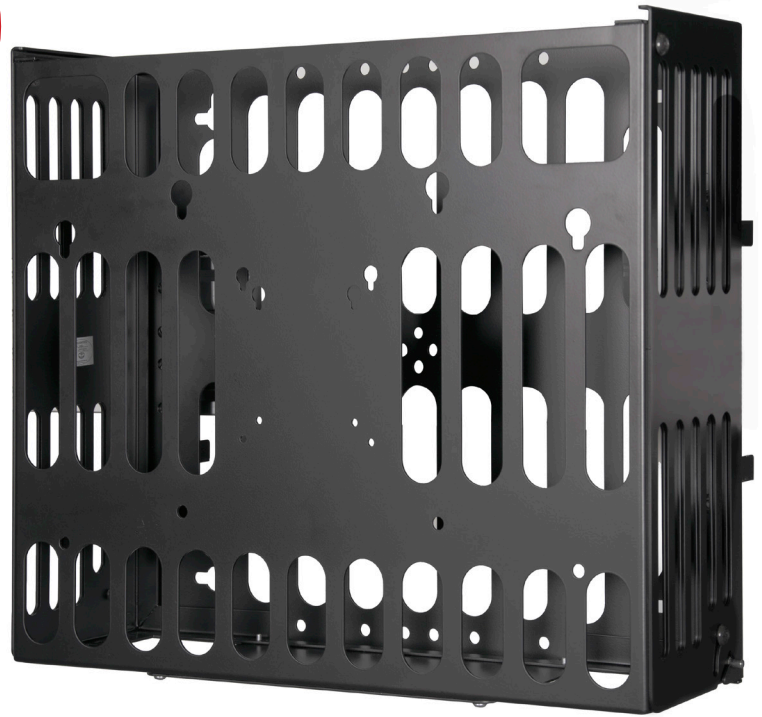

**SUITABLE
FOR 1U, 2U
AND 3U RACK
UNITS**

BT7882

AV STORAGE CRADLE

The BT7882 is the ideal solution for securing AV equipment designed to 1U, 2U & 3U rack specification onto B-Tech mounts, or directly to a wall if desired. An open framework design provides sufficient airflow to keep mounted devices cool and at the same time secure; preventing unauthorised removal through the use of pin hex security screws. The BT7882 can also be mounted onto Ø50mm poles, using B-Tech's System 2 collars or directly onto System X mounting rails and columns.

SPECIFICATION

Max storage load	15kg
Max screen weight	20kg
VESA® fixings	up to 400 x 200*
Tray tilt for service access	45°
External dimensions	H:497 W:432 D:150mm
Max equipment dimensions	H:488 W:416 D:145mm

* Can be increased to 400 x 400 with BT7540

FEATURES

- Suitable for a wide range of AV equipment designed to 1U, 2U & 3U rack specification
- Screens can be fitted directly to the front of the cradle using VESA® 75, 100 or 200 fixings
- Tray opens 45° for easy access to equipment
- Compatible with B-Tech's System X range and B-Tech collars for pole mounted installations
- Can also be mounted directly to a wall
- Vented framework design for airflow
- Anti-theft lock helps to keep the device secure
- Keyhole mounting for a quick and easy installation

Tray opens 45° for easy access to equipment

Media players can also be mounted to the cradle

Fixes easily to System X rails and columns or to B-Tech poles using accessory collars

Can mount screens in a landscape or portrait orientation directly to the wall