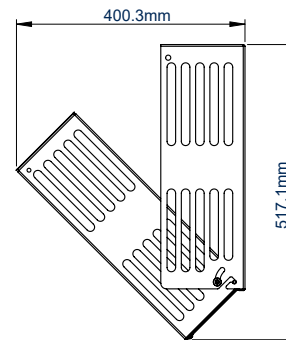

SIDE VIEW

PACKING INFORMATION

COLOUR:	ORDER REF:	EAN CODE:	MASTER CARTON QTY:	INNER CARTON QTY:	MASTER CARTON WEIGHT:	MASTER CARTON CUBE:
Black	BT7882/B	5019318301773	1	1	11kg	0.043cbm

RELATED PRODUCTS