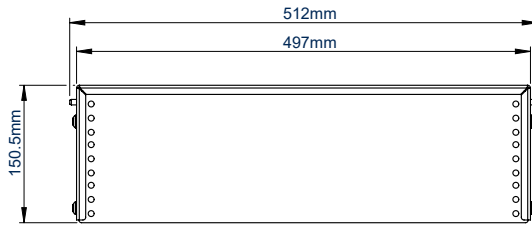

TOP VIEW

PACKING INFORMATION

COLOUR:	ORDER REF:	EAN CODE:	MASTER CARTON QTY:	INNER CARTON QTY:	MASTER CARTON WEIGHT:	MASTER CARTON CUBE:
Black	BT7882/B	5019318301773	1	1	11kg	0.043cbm

RELATED PRODUCTS