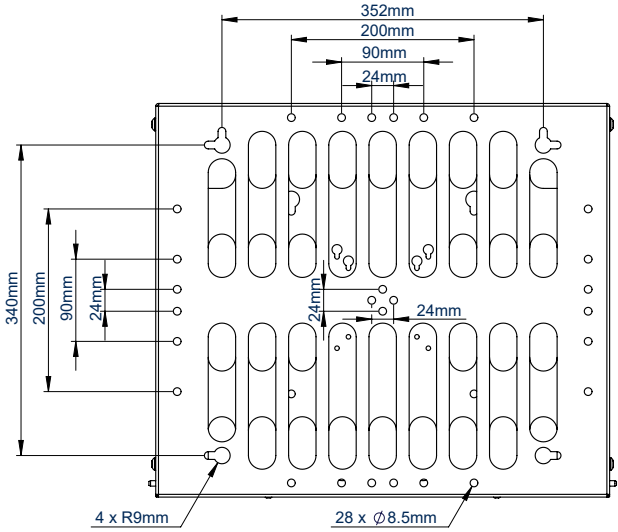

REAR VIEW

PACKING INFORMATION

COLOUR:	ORDER REF:	EAN CODE:	MASTER CARTON QTY:	INNER CARTON QTY:	MASTER CARTON WEIGHT:	MASTER CARTON CUBE:
Black	BT7882/B	5019318301773	1	1	11kg	0.043cbm

RELATED PRODUCTS