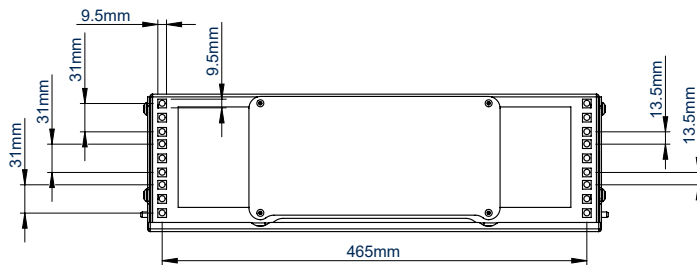

BOTTOM VIEW

PACKING INFORMATION

COLOUR:	ORDER REF:	EAN CODE:	MASTER CARTON QTY:	INNER CARTON QTY:	MASTER CARTON WEIGHT:	MASTER CARTON CUBE:
Black	BT7882/B	5019318301773	1	1	11kg	0.043cbm