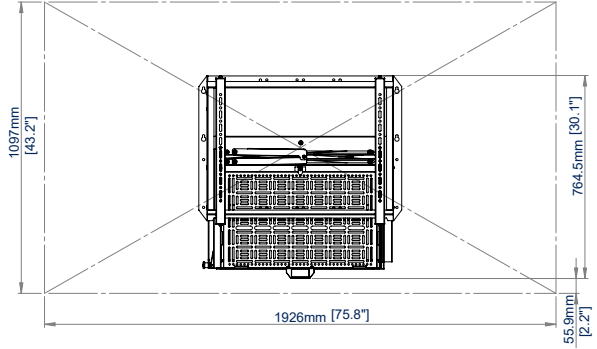

REAR VIEW
86" SCREEN - CLOSED

ORDERING INFORMATION

COLOR	ORDER REF	UPC
Black	BT7885/B	811867034967

RELATED PRODUCTS

PRODUCT CODE	NAME	DESCRIPTION
BT7883	Wall Mount with Slide-Out AV Storage Tray	Screen mounting solution with integrated slide-out tray for AV equipment
BT7888	Wall Mounted Slide-Out AV Storage Tray	Wall mount designed for storing AV equipment behind a screen
BT7034	Adjustable Mounting Arm	Use with BT7885 to mount AV accessories above or below the screen
BT7885-TRAY	AV Storage Tray	Replacement storage tray for use with BT7885 Pull-Down Wall Mount