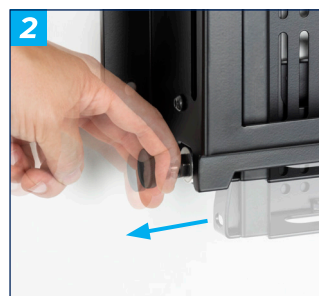

RECOMMENDED MAX SCREEN	MAX LOAD	MAX AV EQUIPMENT	MAX VESA	POST INSTALL ALIGNMENT	COLLAR COMPATIBLE	QR CODE
86" 218cm	55lbs	18lbs	600 x 400