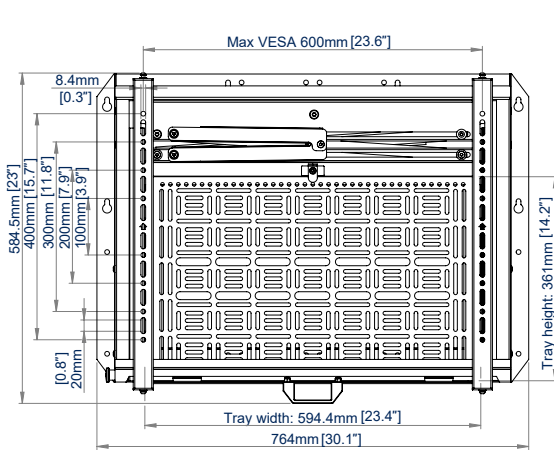

BT7885

FRONT VIEW