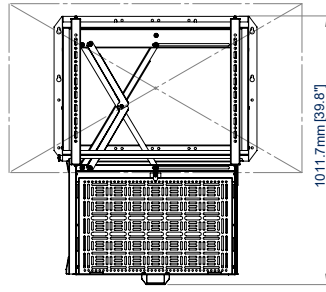

FRONT VIEW
49" SCREEN - OPEN