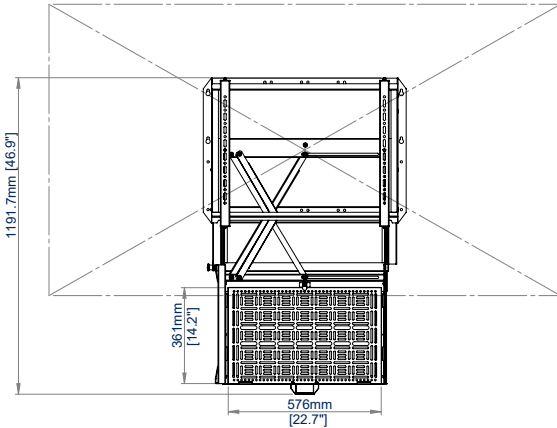

FRONT VIEW
86" SCREEN - OPEN