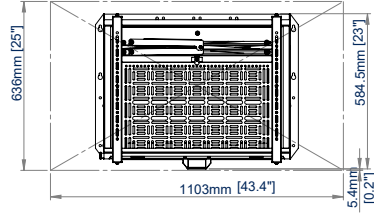

REAR VIEW
49" SCREEN - CLOSED