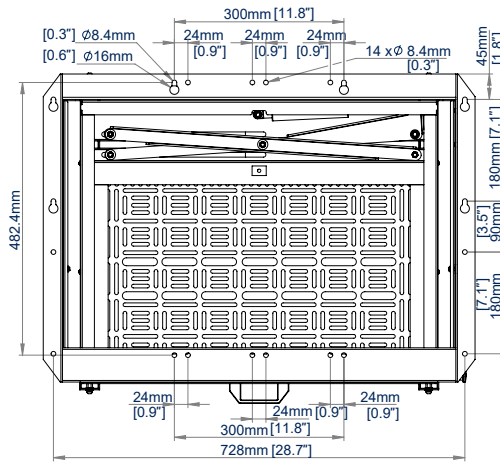

BT7885

REAR VIEW

ORDERING INFORMATION

COLOR	ORDER REF	UPC
Black	BT7885/B	811867034967

RELATED PRODUCTS

PRODUCT CODE	NAME	DESCRIPTION
BT7883	Wall Mount with Slide-Out AV Storage Tray	Screen mounting solution with integrated slide-out tray for AV equipment
BT7888	Wall Mounted Slide-Out AV Storage Tray	Wall mount designed for storing AV equipment behind a screen
BT7034	Adjustable Mounting Arm	Use with BT7885 to mount AV accessories above or below the screen
BT7885-TRAY	AV Storage Tray	Replacement storage tray for use with BT7885 Pull-Down Wall Mount