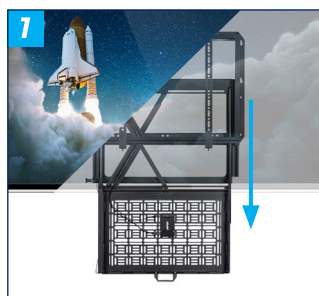

BT7885

FLAT SCREEN WALL MOUNT WITH PULL-DOWN AV STORAGE TRAY

The BT7885 is a screen mounting solution with an integrated pull-down tray for storing AV equipment behind the screen. Featuring a quick-release equipment interface plate which can be separated from the mount, AV equipment can be easily added or removed from the installation without needing to remove the screen first. The tray mechanism is tool-less for ease and speed of use, with the option to add a padlock (not included) to help prevent unauthorized access to the equipment. An integrated cable management track moves in unison with the tray to ensure cables do not get tangled or pinched when the tray is opened and closed. The BT7885 is suitable for wall mounting and B-Tech's System 2 poles and System X/Mode-AL columns.

SPECIFICATIONS

Recommended screen size	49" - 86"
Max screen weight	154lbs
VESA® & non-VESA fixings	up to 600 x 400
Depth from wall	3.93"
Max. storage load	18lbs
Max. equipment dimensions	H: 14.21" x W: 22.63 x 2.23"
Max. tray drop (from top of mount)	46.92"

FEATURES

- Flat screen mount designed to hold & hide AV accessories
- 1 Accessories can be accessed without screen removal
- 2 Tool-less operation & assisted release of the AV storage tray
- 3 Locks in closed & open positions & secured with a padlock (not included)
- 4 Additional Storage Trays (BT7885-Tray) available separately
- Interface arms include leveling screws to adjust the screen height
- Keyhole wall mounting for easy installation
- Compatible with B-Tech's System X, Mode-AL columns & B-Tech collars

RECOMMENDED MAX SCREEN	MAX LOAD	MAX AV EQUIPMENT	MAX VESA	POST INSTALL ALIGNMENT	COLLAR COMPATIBLE	QR CODE
86" 218cm	55lbs	18lbs	600 x 400			

BT7885

FRONT VIEW

REAR VIEW

SIDE VIEW

FRONT VIEW
49" SCREEN - OPEN