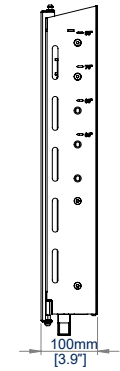

BT7885

SIDE VIEW

ORDERING INFORMATION

COLOR	ORDER REF	UPC
Black	BT7885/B	811867034967

RELATED PRODUCTS

PRODUCT CODE	NAME	DESCRIPTION
BT7883	Wall Mount with Slide-Out AV Storage Tray	Screen mounting solution with integrated slide-out tray for AV equipment
BT7888	Wall Mounted Slide-Out AV Storage Tray	Wall mount designed for storing AV equipment behind a screen
BT7034	Adjustable Mounting Arm	Use with BT7885 to mount AV accessories above or below the screen
BT7885-TRAY	AV Storage Tray	Replacement storage tray for use with BT7885 Pull-Down Wall Mount