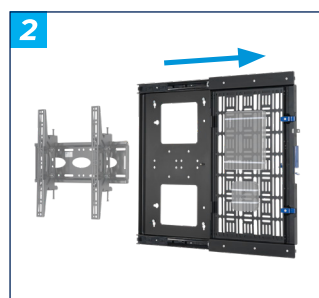

BT7888

WALL MOUNTED SLIDE-OUT AV STORAGE TRAY

The BT7888 is the ideal solution for discreetly fixing AV equipment, such as power supplies, media players and video conferencing equipment behind a screen. The storage tray can be wall mounted by the side or below the screen mount and positioned in either a portrait or horizontal orientation. AV accessories are easily fitted to the retractable, quick-release storage tray using the supplied cable ties, which can also be used for cable management.

SPECIFICATIONS

Max load	22lbs
Max. equipment dimensions	W: 17.71" x H: 9.84" x D: 2.36"
Bracket dimensions	W: 23.22" x H: 13.77" x D: 1.37"
Depth from wall	1.37"

FEATURES

- Wall mount designed for storing AV equipment behind a screen
- 1 Suitable for a variety of different sized AV devices
- 2 Low profile design
- 3 Works in conjunction with a range of B-Tech flat screen wall mounts
- 4 Mounts to the side or below a flat screen wall mount
- Suitable for a landscape or portrait installation
- Tray can be mounted to slide out left, right or down
- Tray to be easily accessed without screen removal
- Removable tray with quick release
- Features a handle for quick access and easy handling*
- Also mounts to System X BT8390 rails, columns or poles
- Cable ties supplied to secure equipment to tray and for cable management
- Keyhole wall mounting for an easy installation

*Optional: A padlock (not supplied) can be added to help prevent the removal of the tray from the wall mount

BT7888

FRONT VIEW
OPEN

SIDE VIEW
OPEN

BOTTOM

FRONT VIEW
CLOSED

ORDERING INFORMATION

COLOR	ORDER REF	UPC
Black	BT7888/B	811867031850