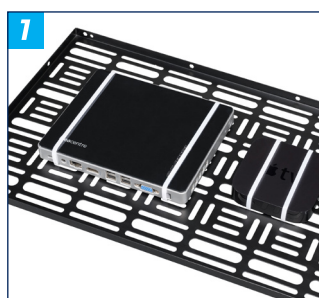

BT7888

WALL MOUNTED SLIDE-OUT AV STORAGE TRAY

The BT7888 is the ideal solution for discreetly fixing AV equipment, such as power supplies, media players and video conferencing equipment behind a screen. The storage tray can be wall mounted by the side or below the screen mount and positioned in either a portrait or horizontal orientation. AV accessories are easily fitted to the retractable, quick-release storage tray using the supplied cable ties, which can also be used for cable management.

SPECIFICATIONS

Max load	22lbs
Max. equipment dimensions	W: 17.71" x H: 9.84" x D: 2.36"
Bracket dimensions	W: 23.22" x H: 13.77" x D: 1.37"
Depth from wall	1.37"

FEATURES

- Wall mount designed for storing AV equipment behind a screen
- 1 Suitable for a variety of different sized AV devices
- 2 Low profile design
- 3 Works in conjunction with a range of B-Tech flat screen wall mounts
- 4 Mounts to the side or below a flat screen wall mount
- Suitable for a landscape or portrait installation
- Tray can be mounted to slide out left, right or down
- Tray to be easily accessed without screen removal
- Removable tray with quick release
- Features a handle for quick access and easy handling*
- Also mounts to System X BT8390 rails, columns or poles
- Cable ties supplied to secure equipment to tray and for cable management
- Keyhole wall mounting for an easy installation

*Optional: A padlock (not supplied) can be added to help prevent the removal of the tray from the wall mount

BT7888

FRONT VIEW
OPEN

SIDE VIEW
OPEN

BOTTOM

FRONT VIEW
CLOSED

ORDERING INFORMATION

COLOR	ORDER REF	UPC
Black	BT7888/B	811867031850

RELATED PRODUCTS

PRODUCT CODE	NAME	DESCRIPTION
BT8432	Flat Screen Wall mount with Tilt	Suitable for screens up to 80"
BT7889	Wall Mounted Fixed AV Storage Tray	Wall mount designed for easy storing of AV equipment
BT7883	Wall Mount with Slide-Out AV Storage	Suitable for screens up to 75"
BT7885	Wall Mount with Pull-Down AV Storage	Suitable for screens up to 86"