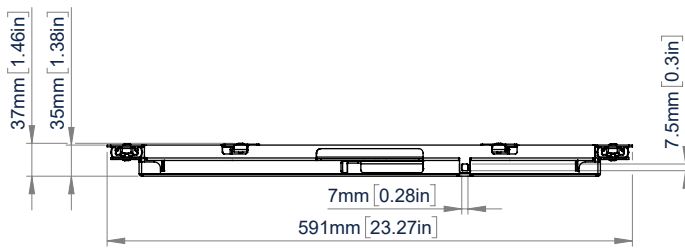

BT7888

BOTTOM

ORDERING INFORMATION

COLOR	ORDER REF	UPC
Black	BT7888/B	811867031850

RELATED PRODUCTS

PRODUCT CODE	NAME	DESCRIPTION
BT8432	Flat Screen Wall mount with Tilt	Suitable for screens up to 80"
BT7889	Wall Mounted Fixed AV Storage Tray	Wall mount designed for easy storing of AV equipment
BT7883	Wall Mount with Slide-Out AV Storage	Suitable for screens up to 75"
BT7885	Wall Mount with Pull-Down AV Storage	Suitable for screens up to 86"

SS-V2-BT7888-050924-NA