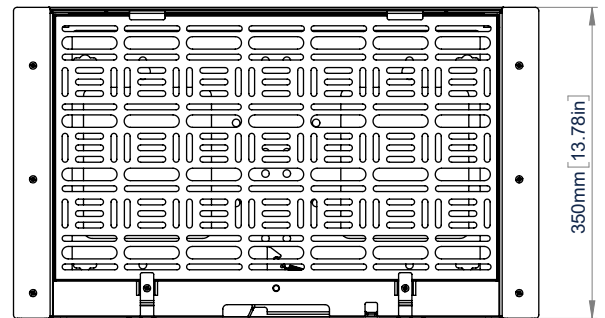

FRONT VIEW
CLOSED

ORDERING INFORMATION

COLOR	ORDER REF	UPC
Black	BT7888/B	811867031850

RELATED PRODUCTS

PRODUCT CODE	NAME	DESCRIPTION
BT8432	Flat Screen Wall mount with Tilt	Suitable for screens up to 80"
BT7889	Wall Mounted Fixed AV Storage Tray	Wall mount designed for easy storing of AV equipment
BT7883	Wall Mount with Slide-Out AV Storage	Suitable for screens up to 75"
BT7885	Wall Mount with Pull-Down AV Storage	Suitable for screens up to 86"

SS-V2-BT7888-050924-NA