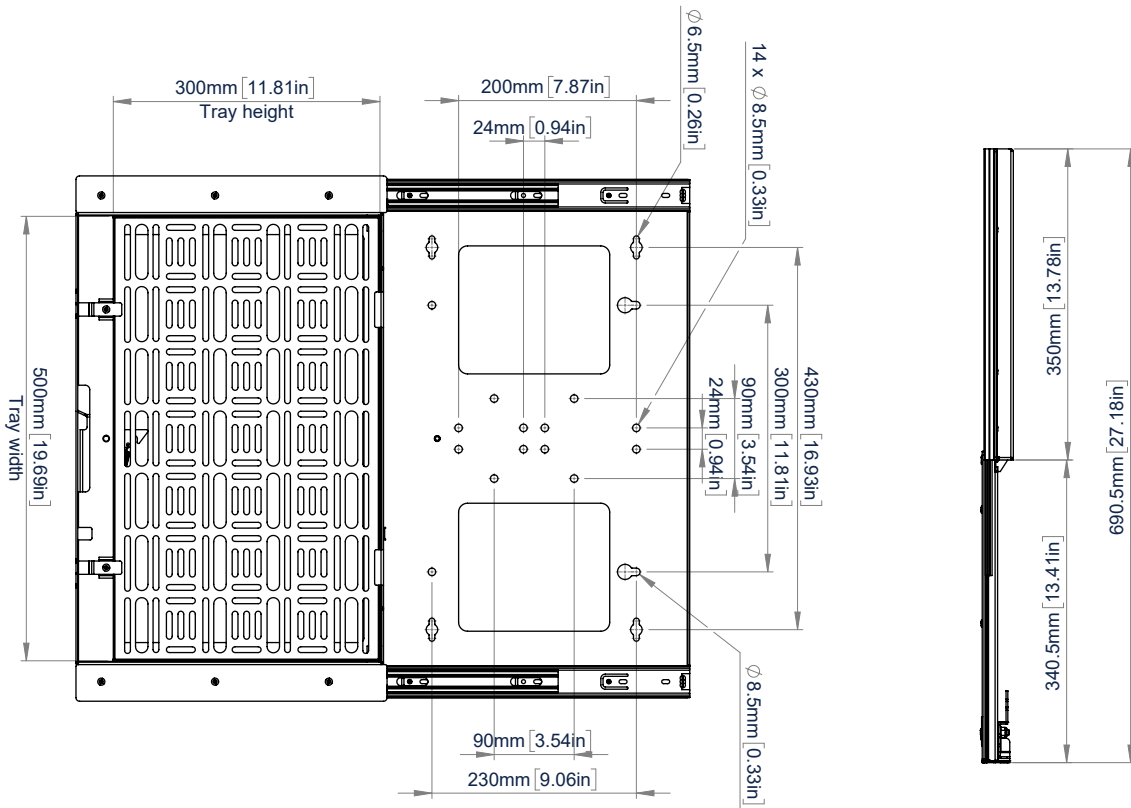

BT7888

FRONT VIEW
OPEN

SIDE VIEW
OPEN