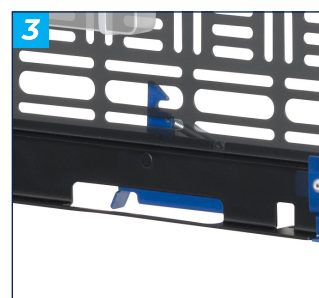

BT7888

WALL MOUNTED SLIDE-OUT AV STORAGE TRAY

The BT7888 is the ideal solution for discreetly fixing AV equipment, such as power supplies, media players and video conferencing equipment behind a screen. The storage tray can be wall mounted by the side or below the screen mount and positioned in either a portrait or horizontal orientation. AV accessories are easily fitted to the retractable, quick-release storage tray using the supplied cable ties, which can also be used for cable management.

SPECIFICATIONS

Max load	22lbs
Max. equipment dimensions	W: 17.71" x H: 9.84" x D: 2.36"
Bracket dimensions	W: 23.22" x H: 13.77" x D: 1.37"
Depth from wall	1.37"

FEATURES

- Wall mount designed for storing AV equipment behind a screen
- 1 Suitable for a variety of different sized AV devices
- 2 Low profile design
- 3 Works in conjunction with a range of B-Tech flat screen wall mounts
- 4 Mounts to the side or below a flat screen wall mount
- Suitable for a landscape or portrait installation
- Tray can be mounted to slide out left, right or down
- Tray to be easily accessed without screen removal
- Removable tray with quick release
- Features a handle for quick access and easy handling*
- Also mounts to System X BT8390 rails, columns or poles
- Cable ties supplied to secure equipment to tray and for cable management
- Keyhole wall mounting for an easy installation

*Optional: A padlock (not supplied) can be added to help prevent the removal of the tray from the wall mount

BT7888

FRONT VIEW
OPEN

SIDE VIEW
OPEN

BOTTOM

FRONT VIEW
CLOSED

ORDERING INFORMATION

COLOR	ORDER REF	UPC
Black	BT7888/B	811867031850